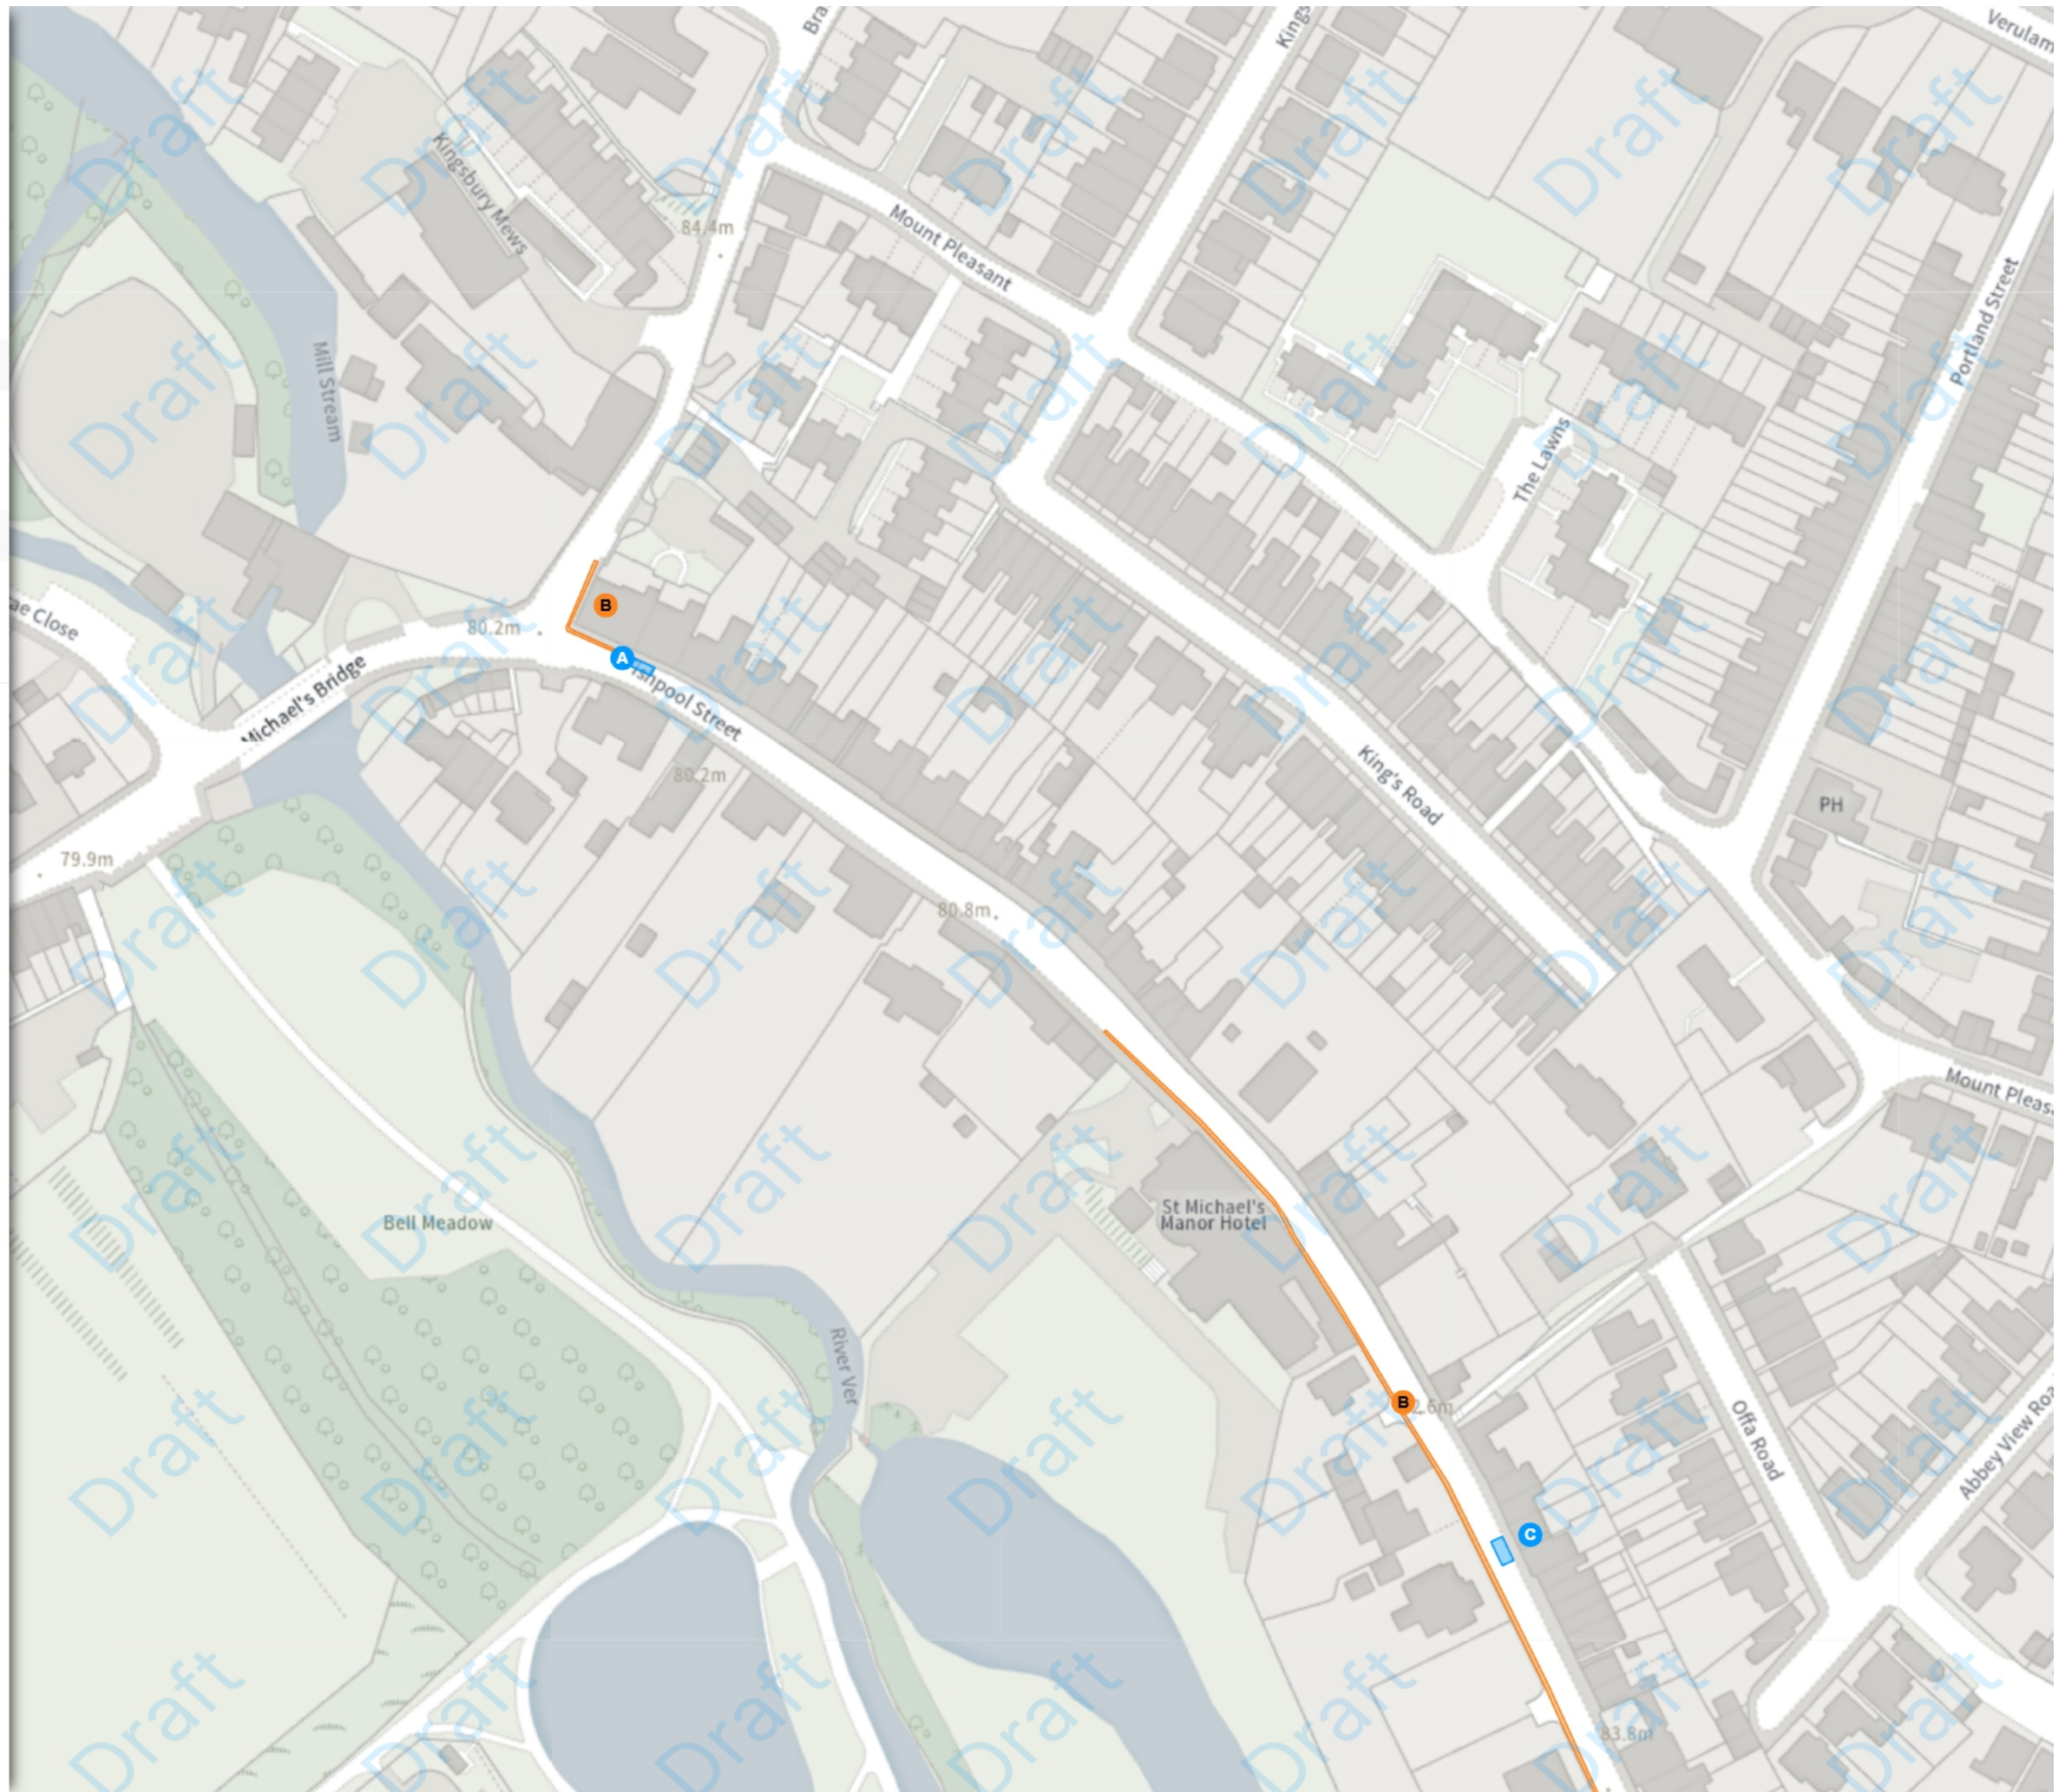

THE ST ALBANS CITY AND DISTRICT COUNCIL
(CONTROL OF PARKING) (CONSOLIDATION ORDER)
WAITING RESTRICTIONS) AMENDMENT NO.** ZONE B
ORDER 2025

Map 1 of 3

ADDED

Permit holders parking place (Zone B)

08:30-22:00

MODIFIED

No waiting at any time

At all times

Permit holders parking place (Zone B)

08:30-22:00

Scale: 1:1250 0 20 40 60m

NW 513763.308, 207609.516 SE 514203.367, 207242.583

© Crown copyright and database rights 2026 Ordnance Survey.
You are not permitted to copy, sub-license, distribute or sell any of this data to third parties in any form. Licence number 100018953

08:30-22:00

Shared

No waiting at any time
At all times

No loading at any time
At all times

Scale: 1:1250

NW 514088.877, 207243.316 SE 514528.992, 206876.383

© Crown copyright and database rights 2026 Ordnance Survey.
You are not permitted to copy, sub-license, distribute or sell any of this
data to third parties in any form. Licence number 100018953