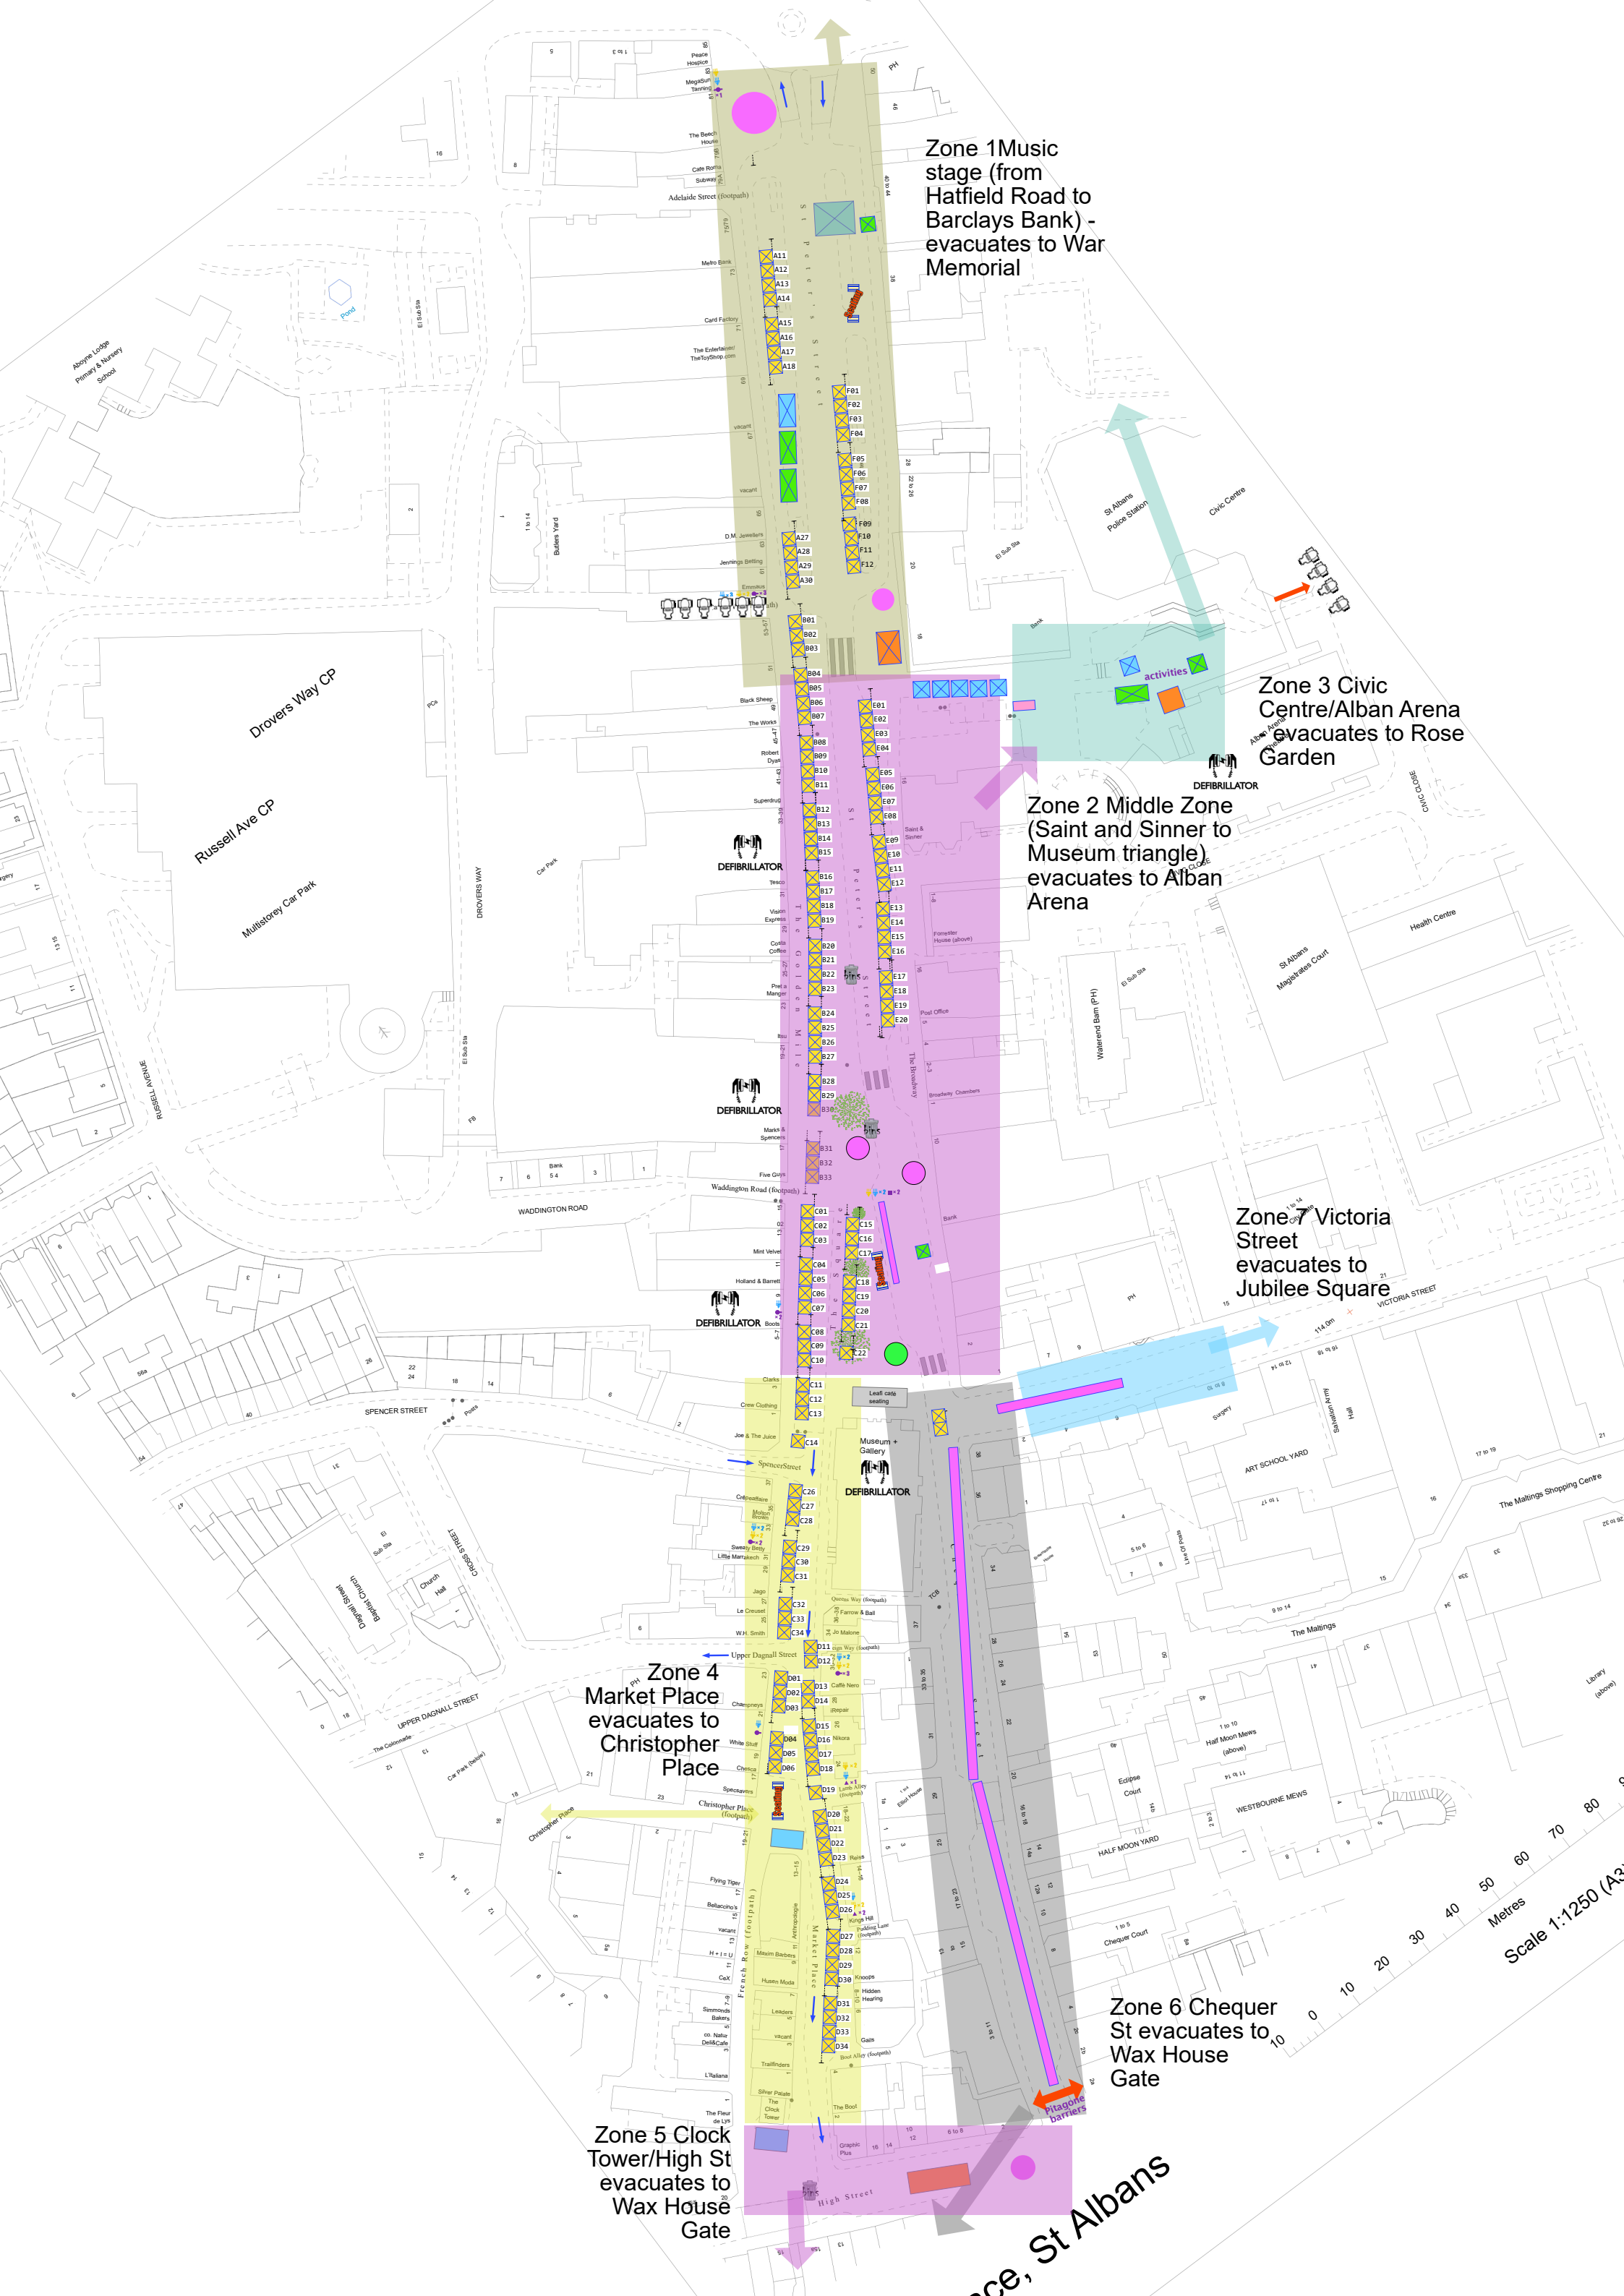

Zone 1 Music stage (from Hatfield Road to Barclays Bank) - evacuates to War Memorial

Zone 3 Civic Centre/Alban Arena evacuates to Rose Garden

Zone 2 Middle Zone (Saint and Sinner to Museum triangle) evacuates to Alban Arena

Zone 7 Victoria Street evacuates to Jubilee Square

Zone 4 Market Place evacuates to Christopher Place

Zone 6 Chequer St evacuates to Wax House Gate

Zone 5 Clock Tower/High St evacuates to Wax House Gate

Scale 1:1250 (A2)