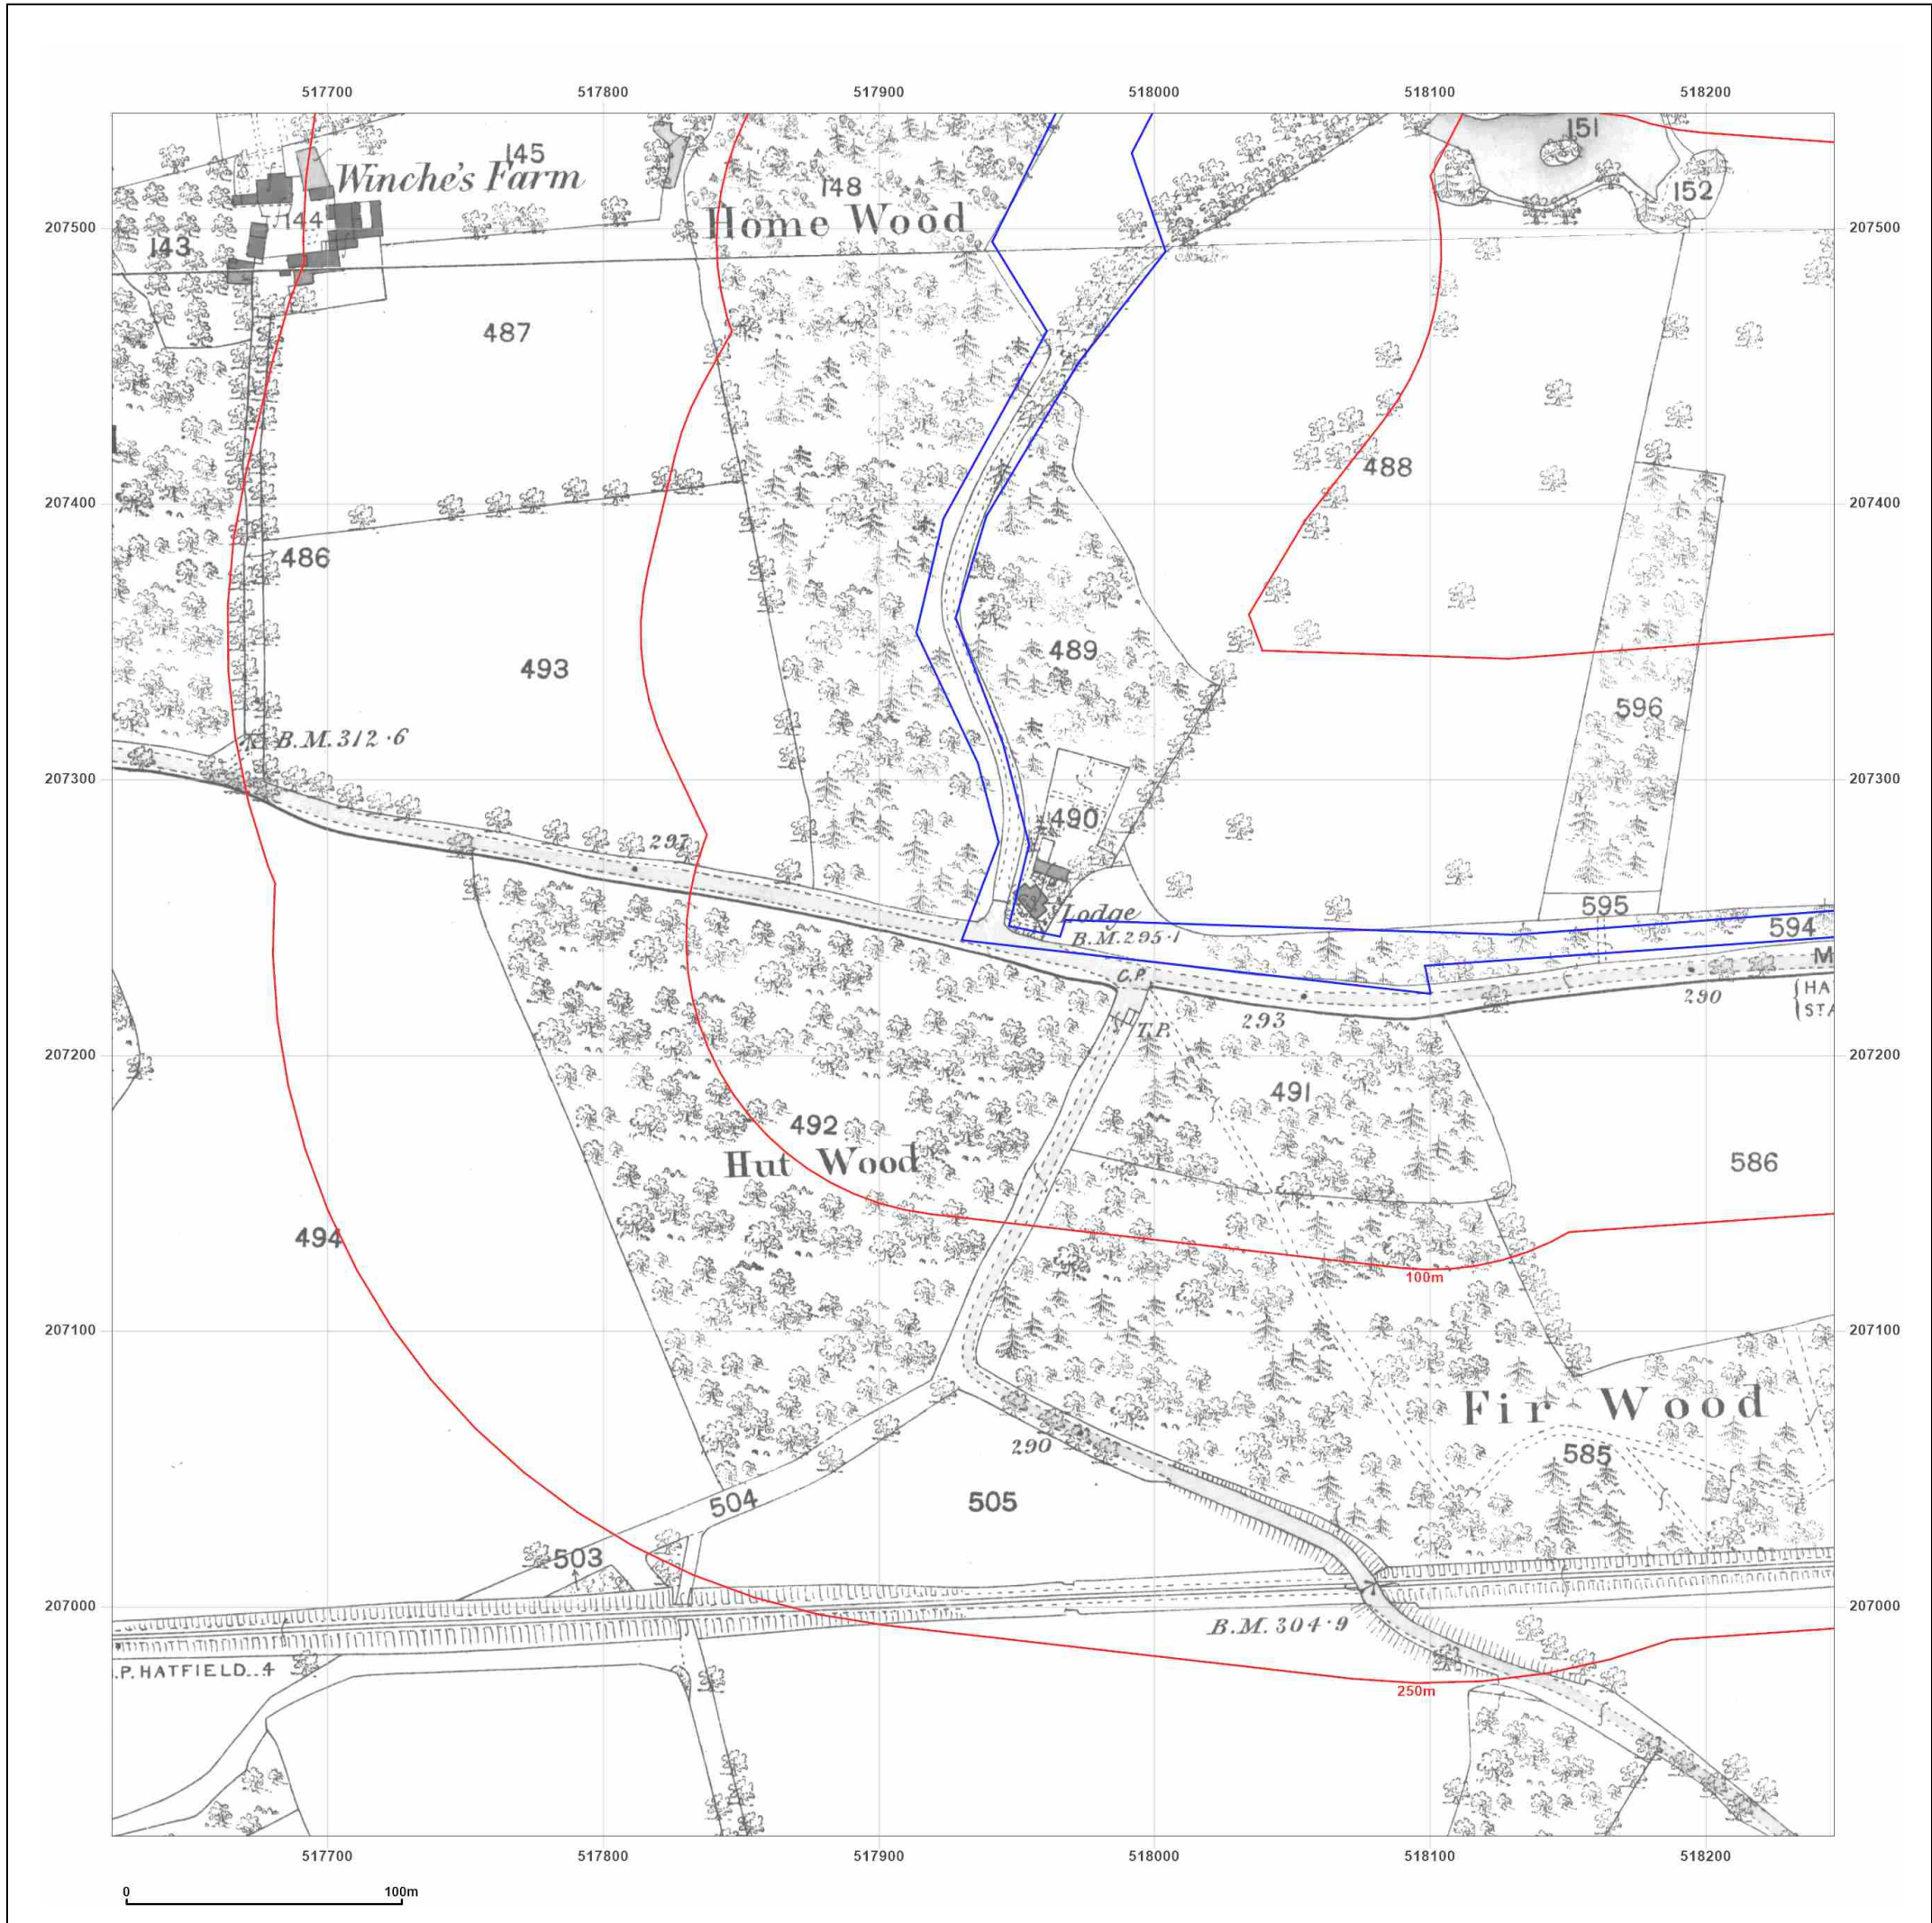

Site Details:

OAKLANDS COLLEGE,
OAKLANDS COLLEGE
SMALLFORD CAMPUS,
HATFIELD ROAD, ST ALBANS,
HERTFORDSHIRE, AL4 0JA

Client Ref: P02166595
Report Ref: GS-RHT-UJD-S5R-5WT_LS_1_1
Grid Ref: 517934, 207229

Map Name: County Series

Map date: 1879

Scale: 1:2,500

Printed at: 1:2,500

Surveyed 1879
Revised 1879
Edition N/A
Copyright N/A
Levelled N/A

Surveyed 1879
Revised 1879
Edition N/A
Copyright N/A
Levelled N/A

Produced by
Groundsure Insights
T: 08444 159000
E: info@groundsure.com
W: www.groundsure.com

© Crown copyright and database rights 2024 Ordnance Survey 100035207

Production date: 24 September 2025

Map legend available at:
www.groundsure.com/sites/default/files/groundsure_legend.pdf