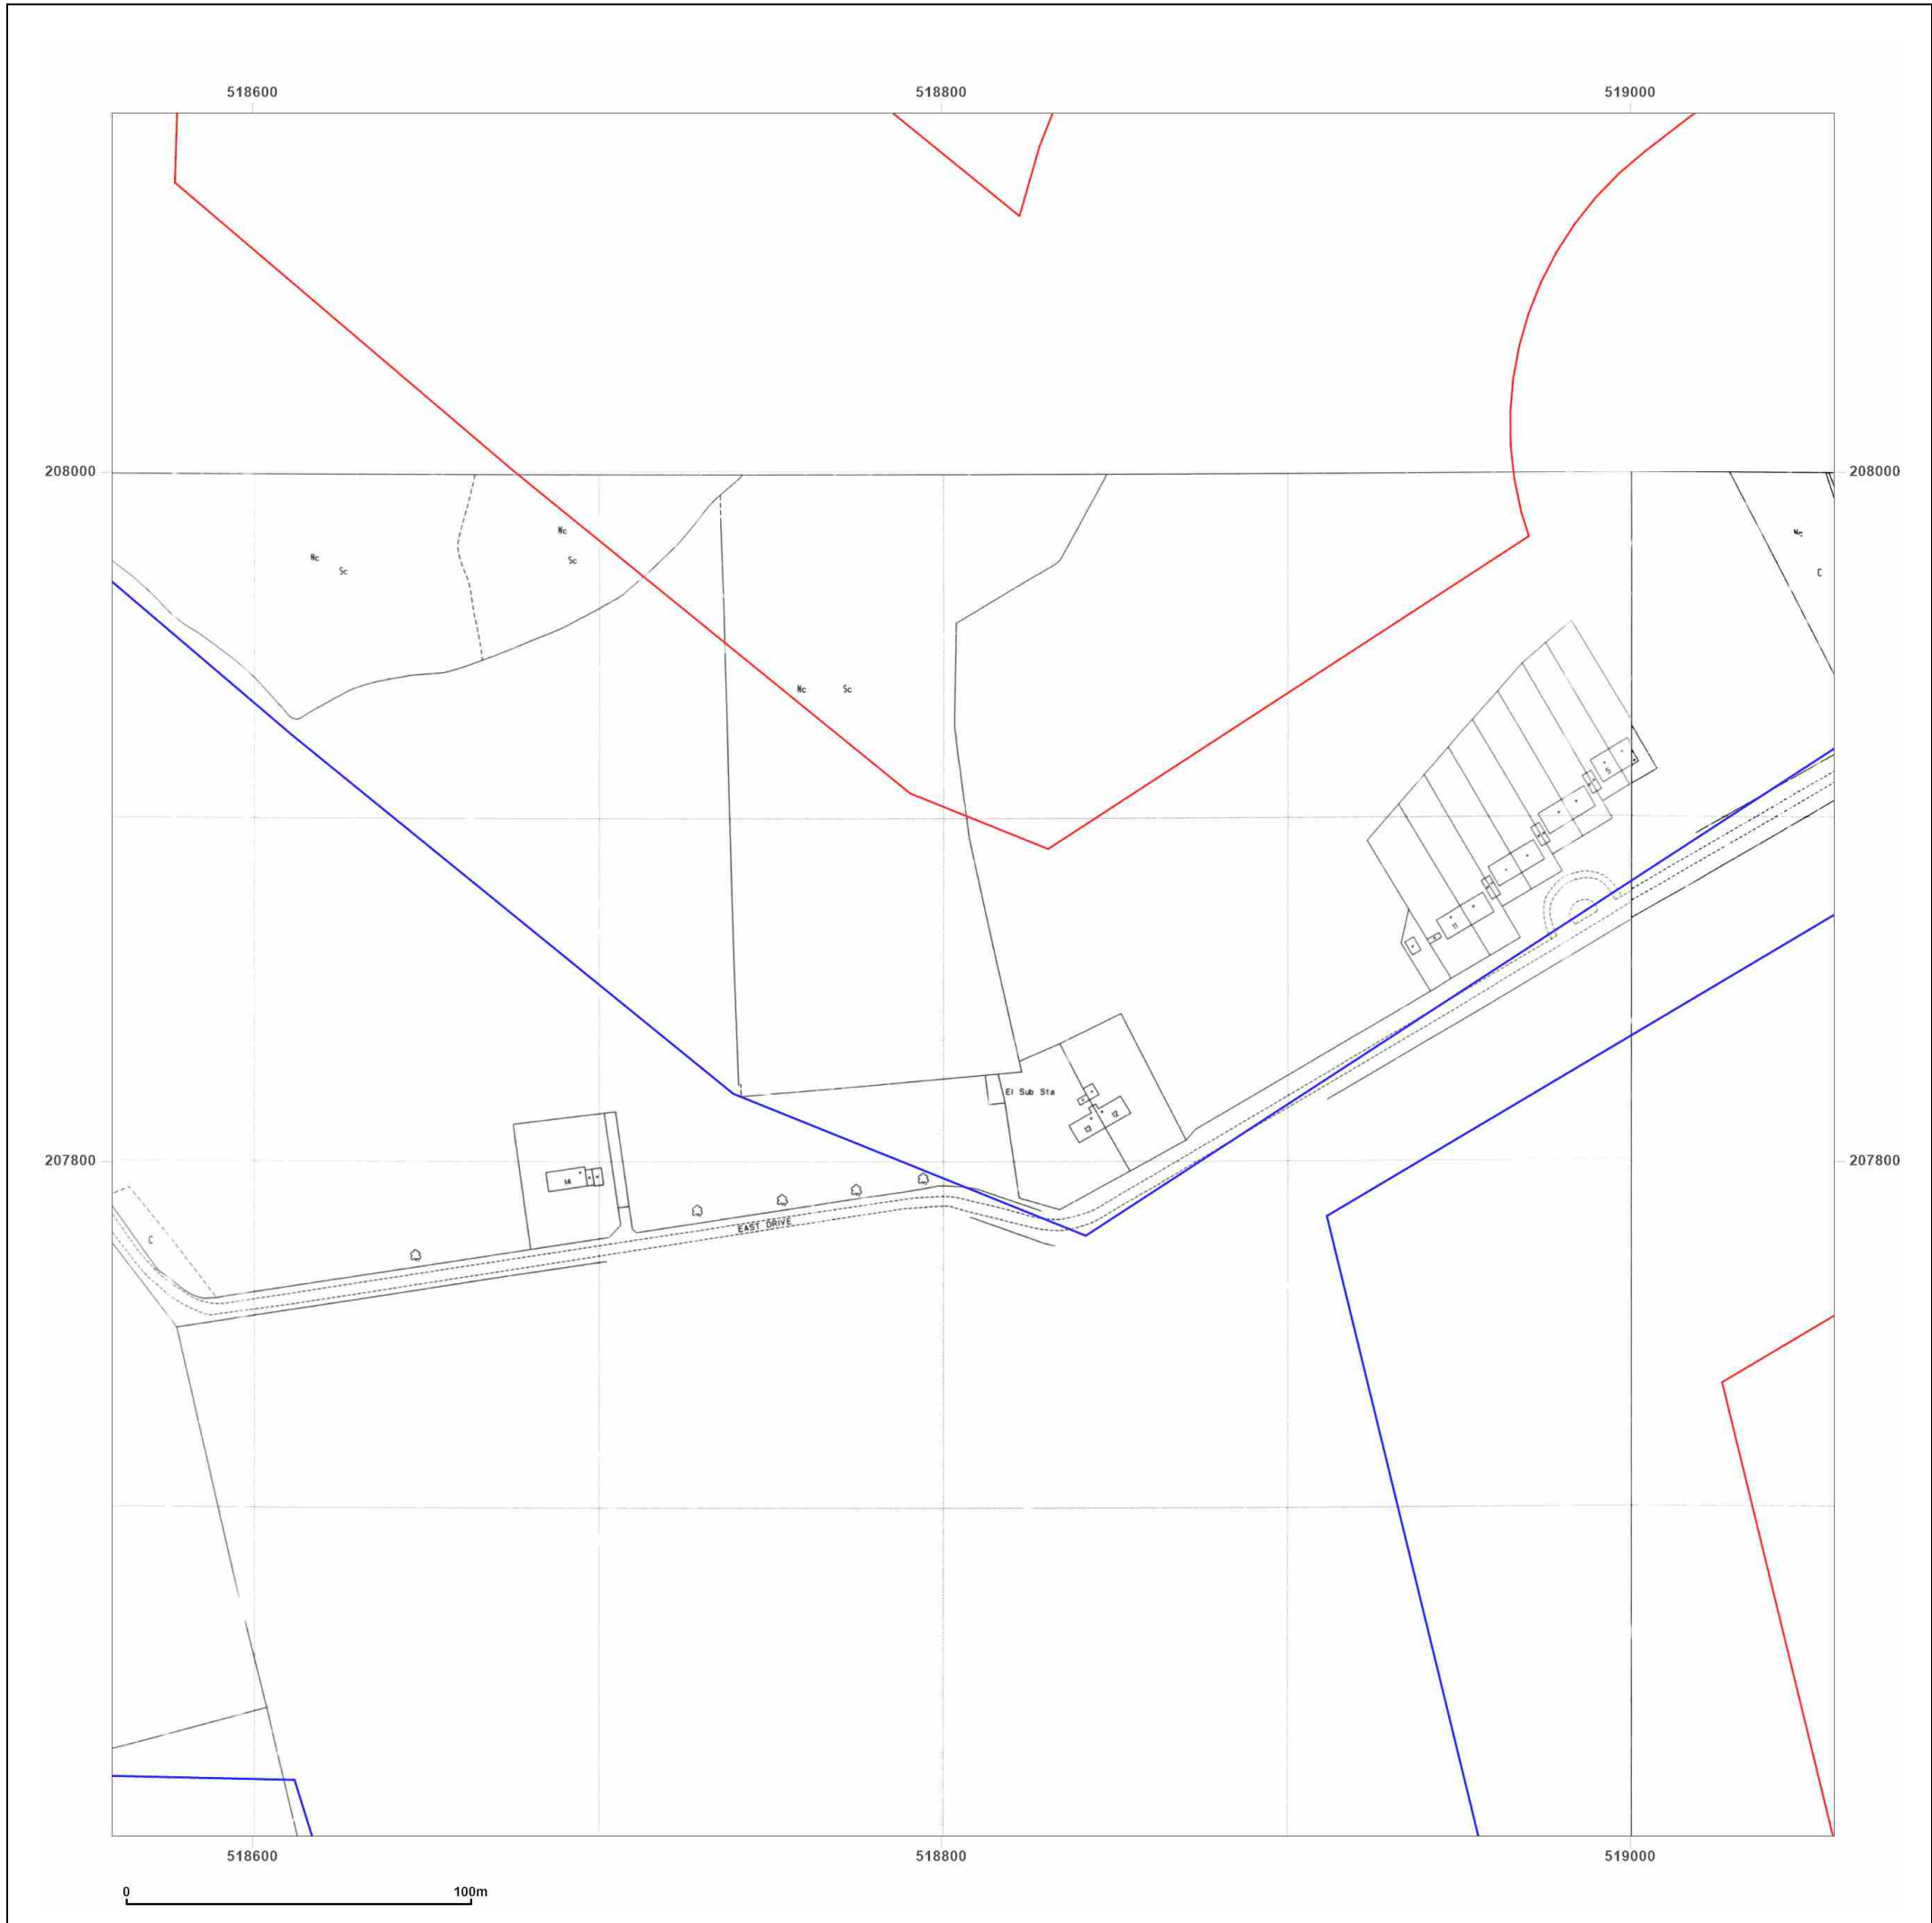

Site Details:
OAKLANDS COLLEGE,
OAKLANDS COLLEGE
SMALLFORD CAMPUS,
HATFIELD ROAD, ST ALBANS,
HERTFORDSHIRE, AL4 0JA

Client Ref: P02166595
Report Ref: GS-RHT-UJD-S5R-5WT_1250_3_2
Grid Ref: 518809, 207854

Map Name: National Grid
Map date: 1993
Scale: 1:1,250
Printed at: 1:2,000

Surveyed 1993 Revised 1993 Edition N/A Copyright N/A Levelled N/A	Surveyed N/A Revised N/A Edition N/A Copyright 1993 Levelled N/A

Produced by
Groundsure Insights
T: 08444 159000
E: info@groundsure.com
W: www.groundsure.com

© Crown copyright and database rights 2024 Ordnance Survey 100035207

Production date: 24 September 2025

Map legend available at:
www.groundsure.com/sites/default/files/groundsure_legend.pdf