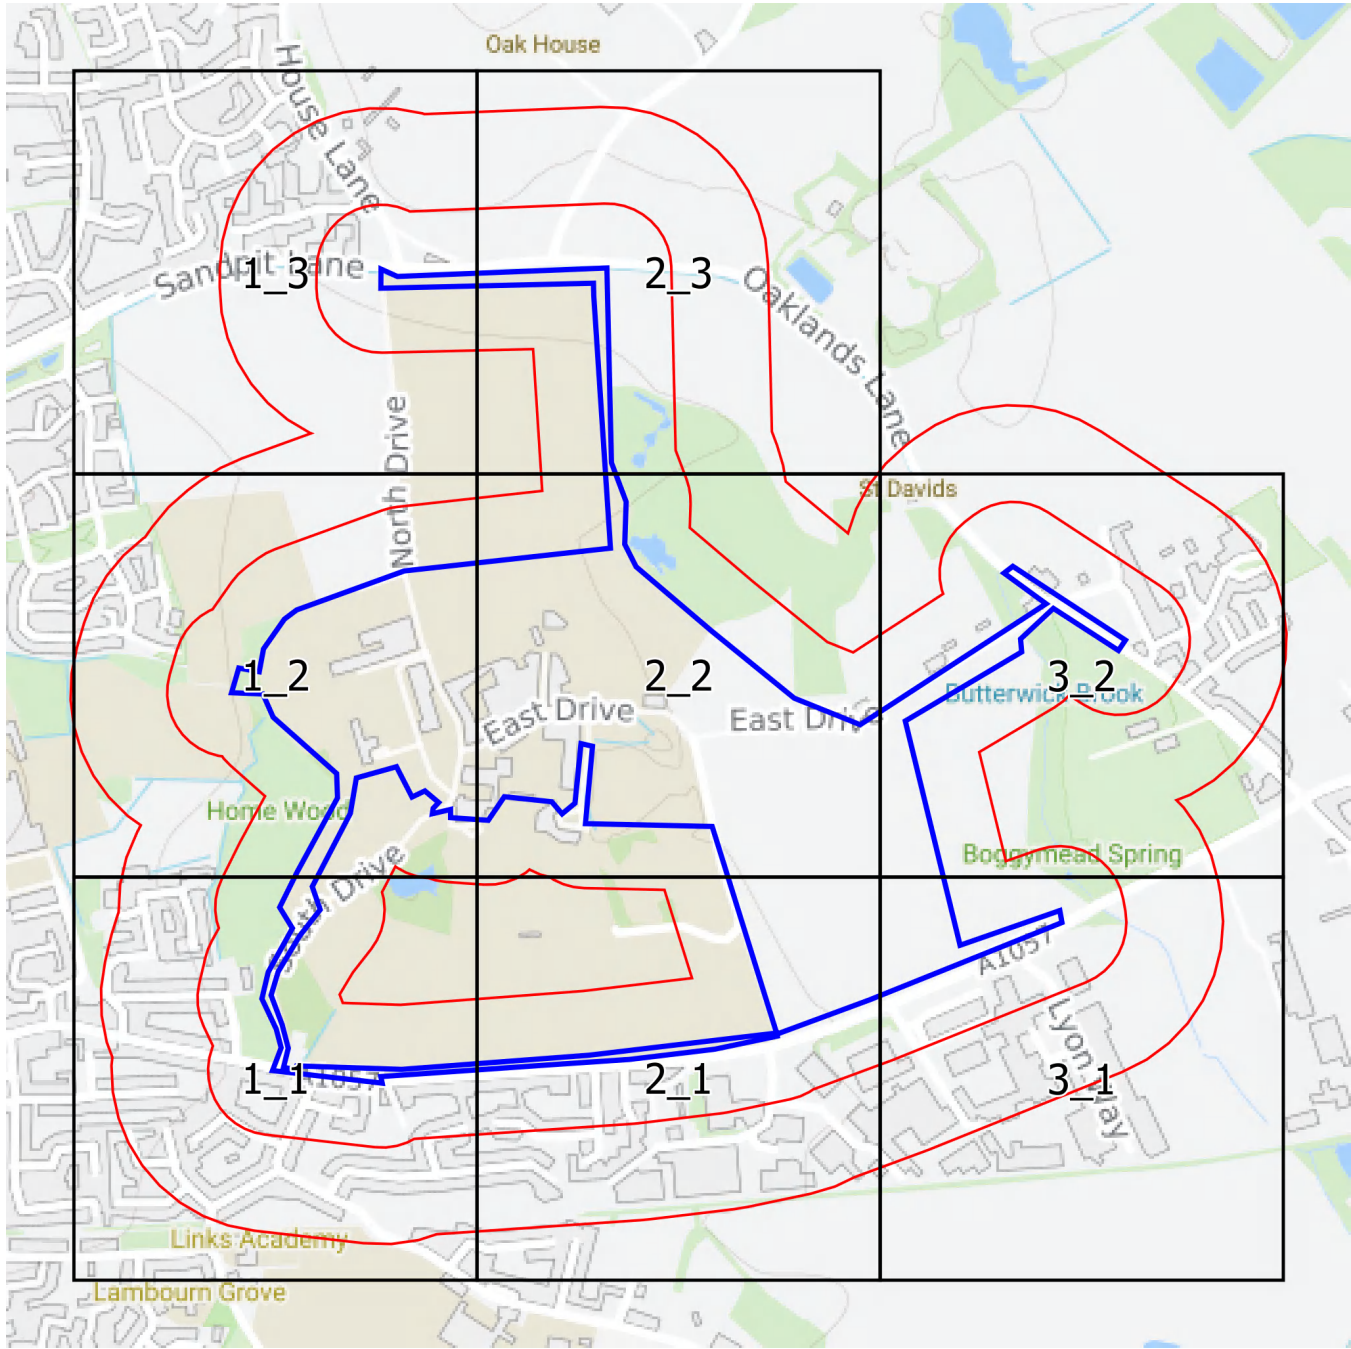

Groundsure

INSIGHTS

1:2,500 Scale Grid Index