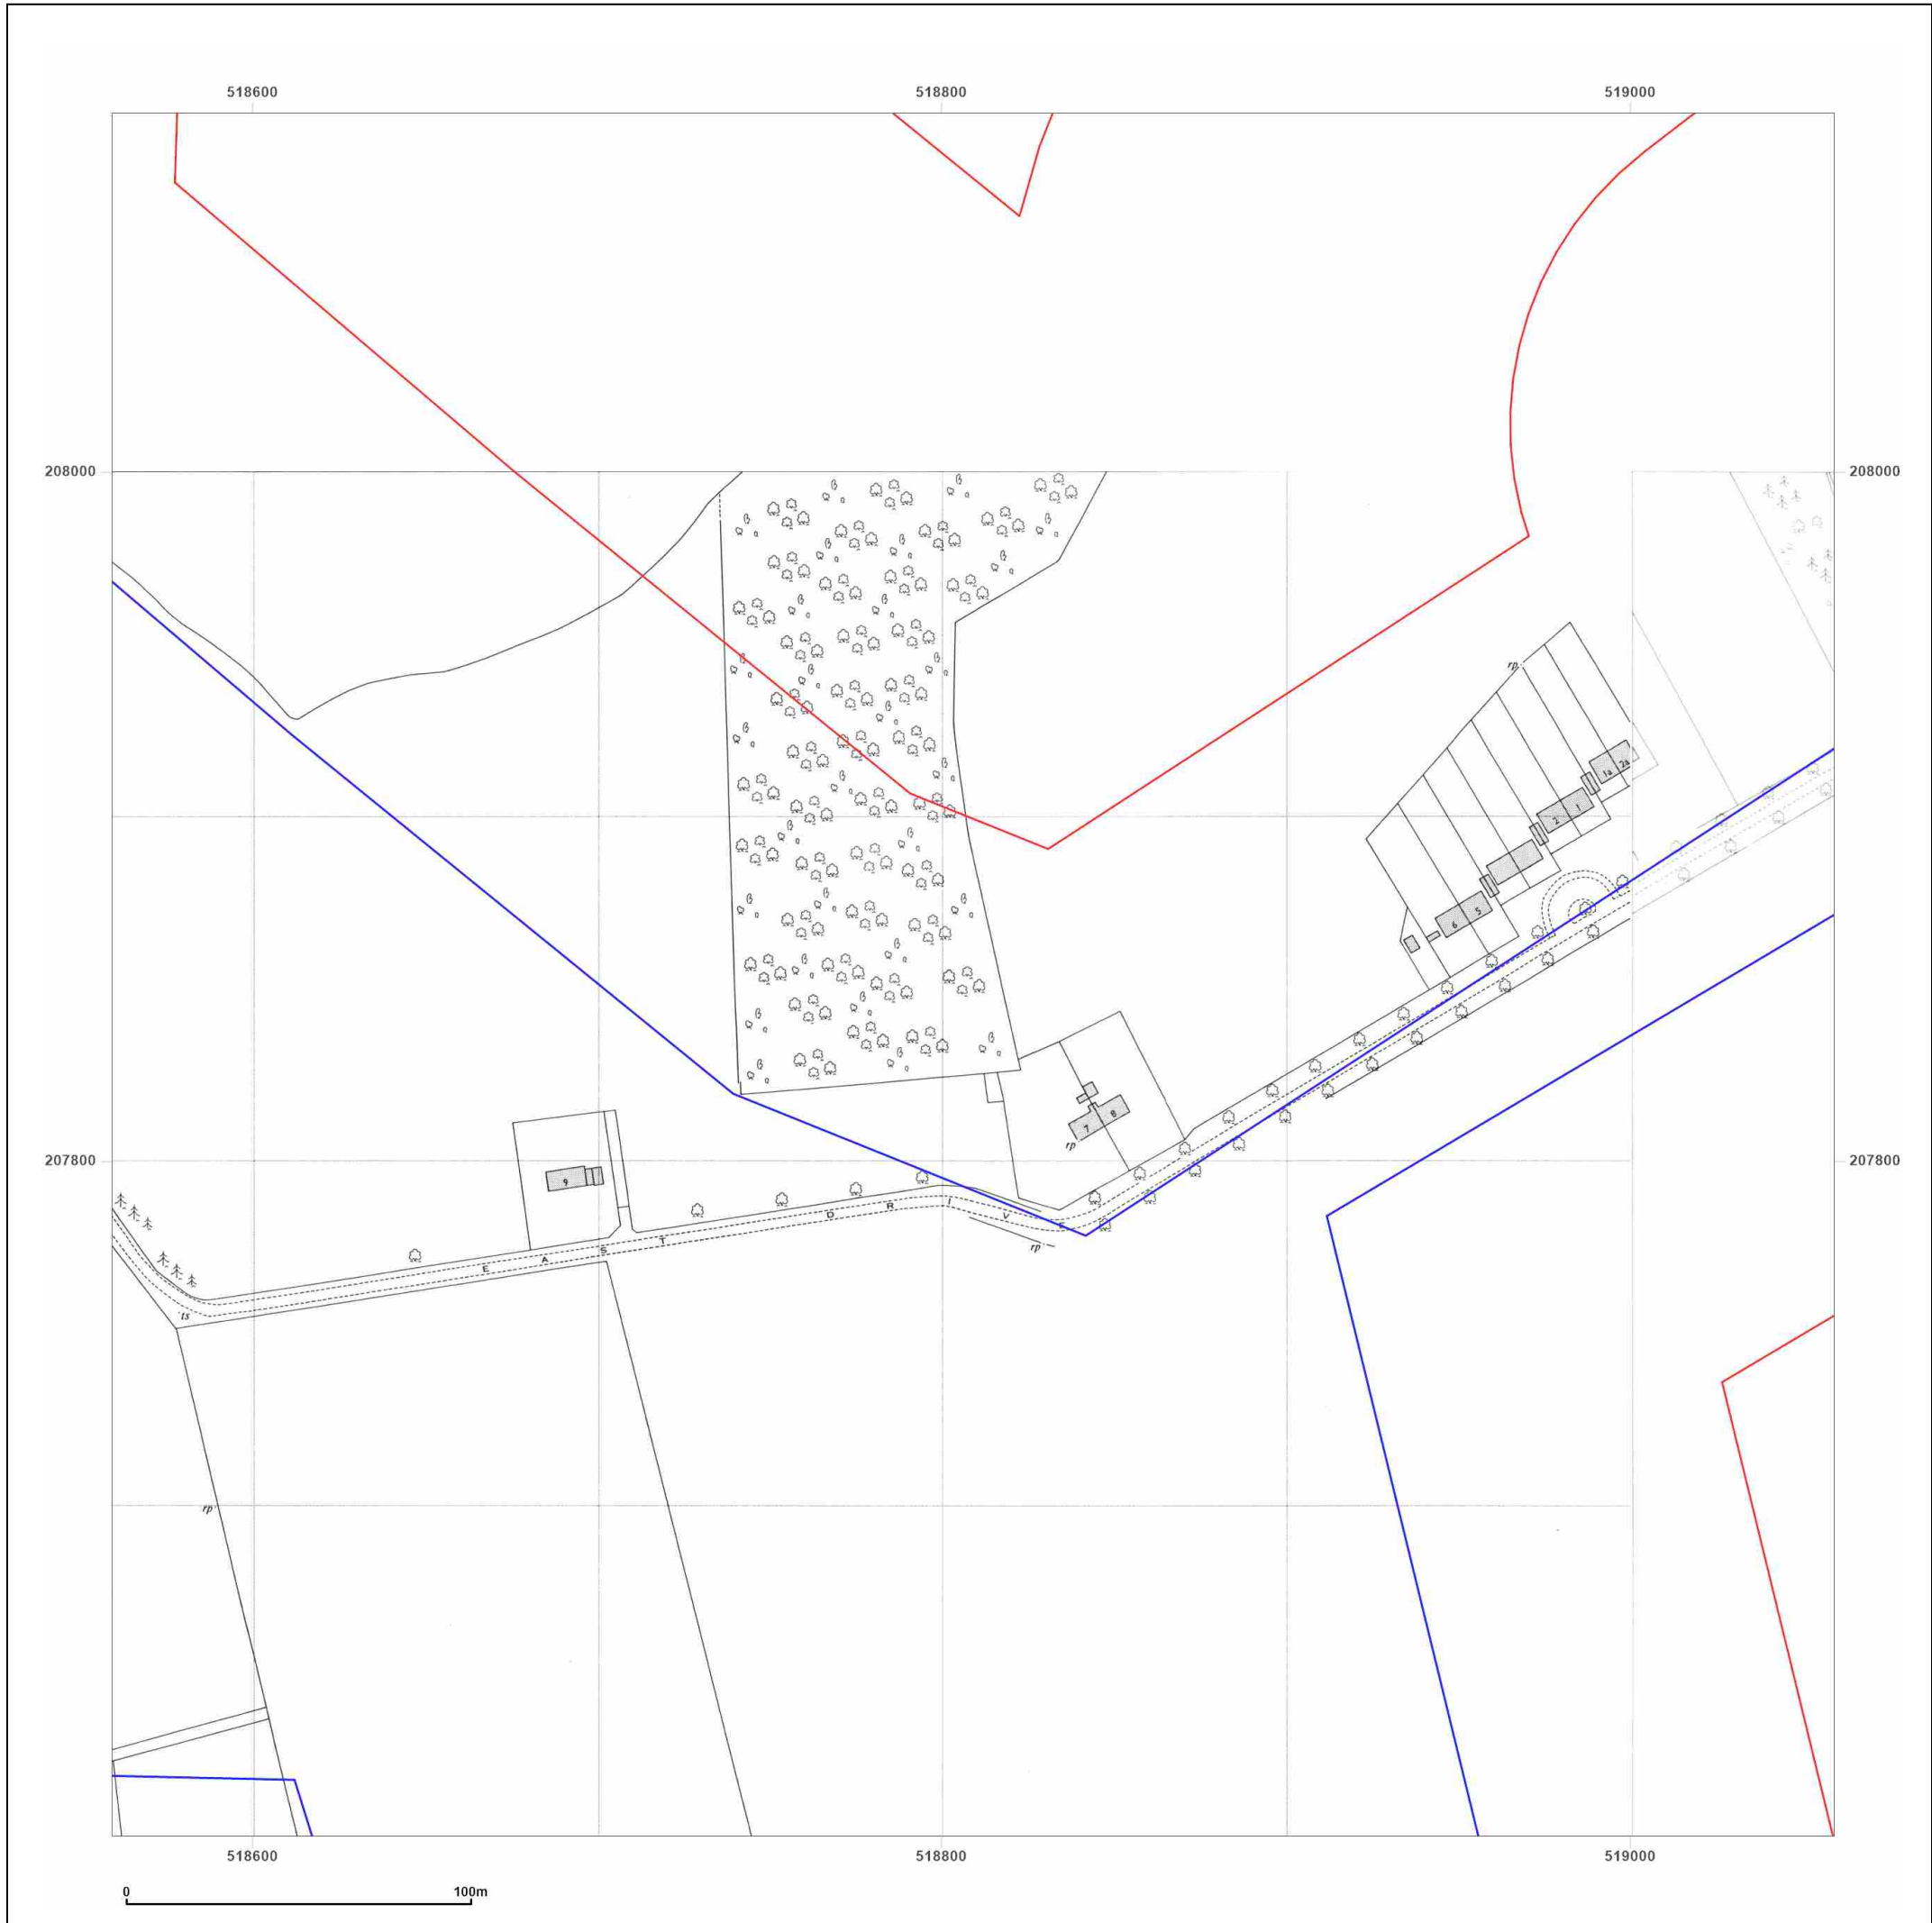

Map Name: National Grid

Map date: 1961-1964

Scale: 1:1,250

Printed at: 1:2,000

Surveyed 1963 Revised 1963 Edition N/A Copyright 1964 Levelled 1958	Surveyed 1961 Revised 1961 Edition N/A Copyright N/A Levelled N/A
---	---