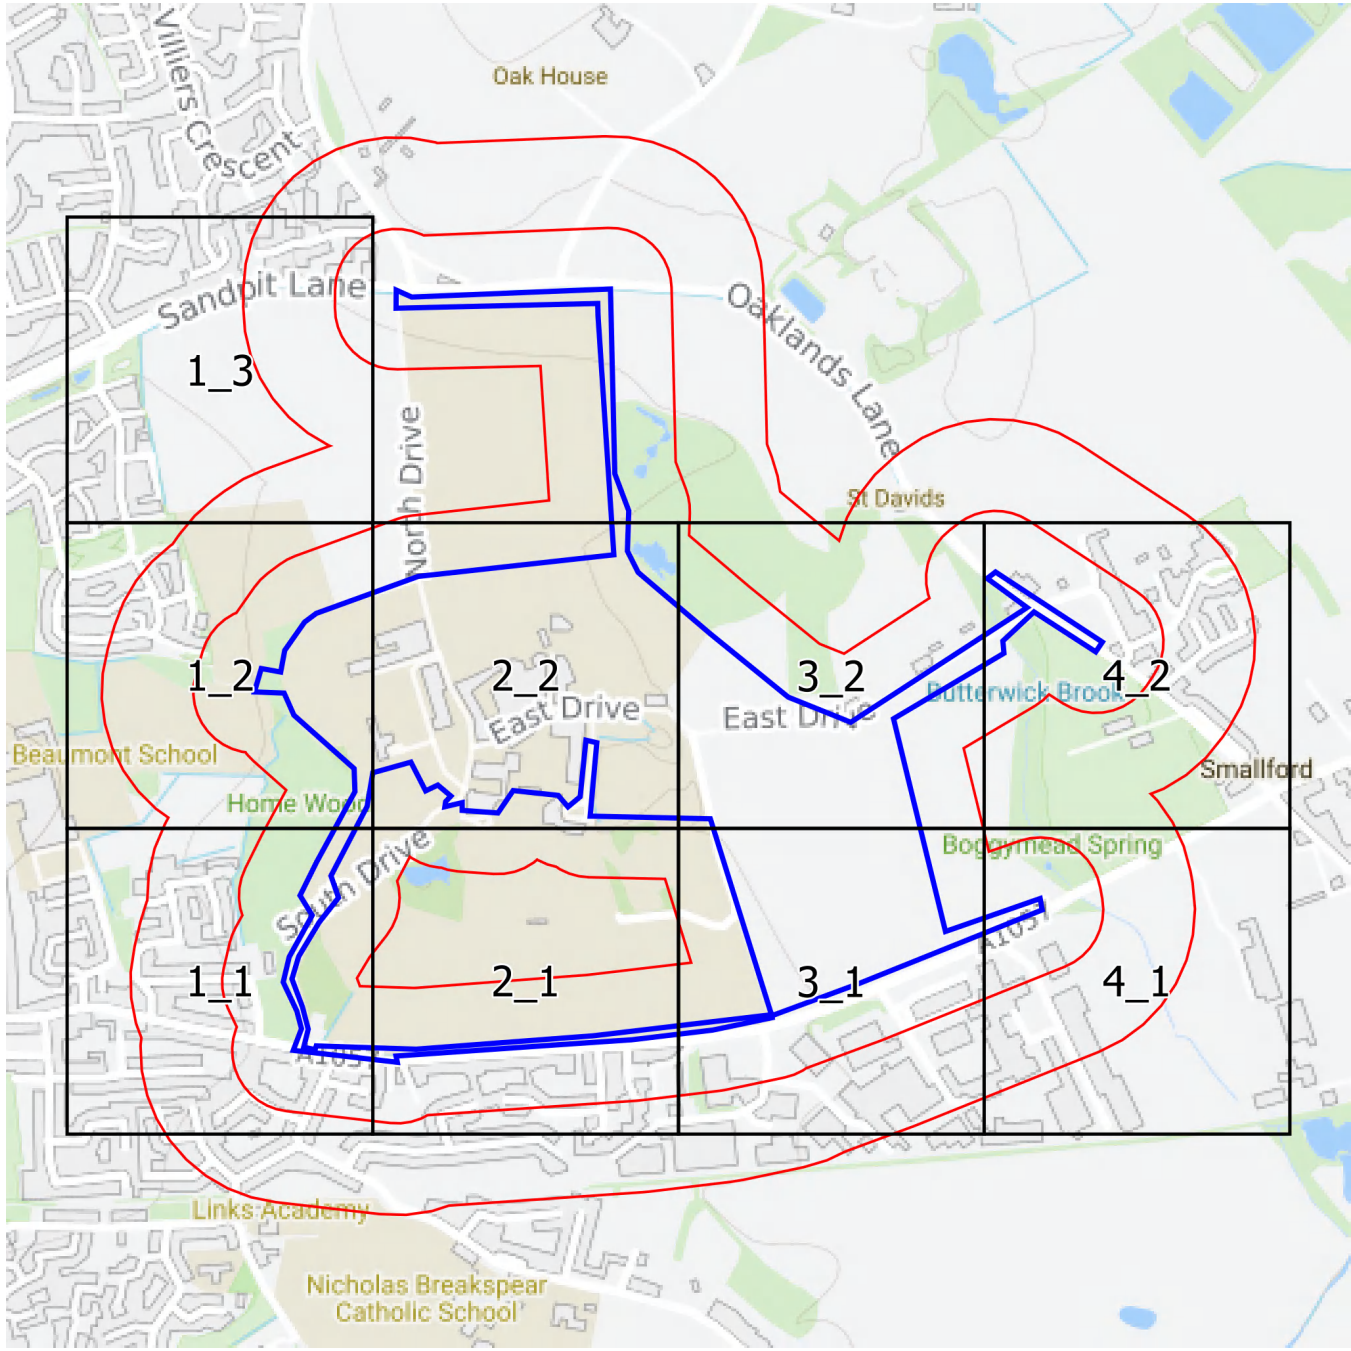

Groundsure

INSIGHTS

1:1,250 Scale Grid Index