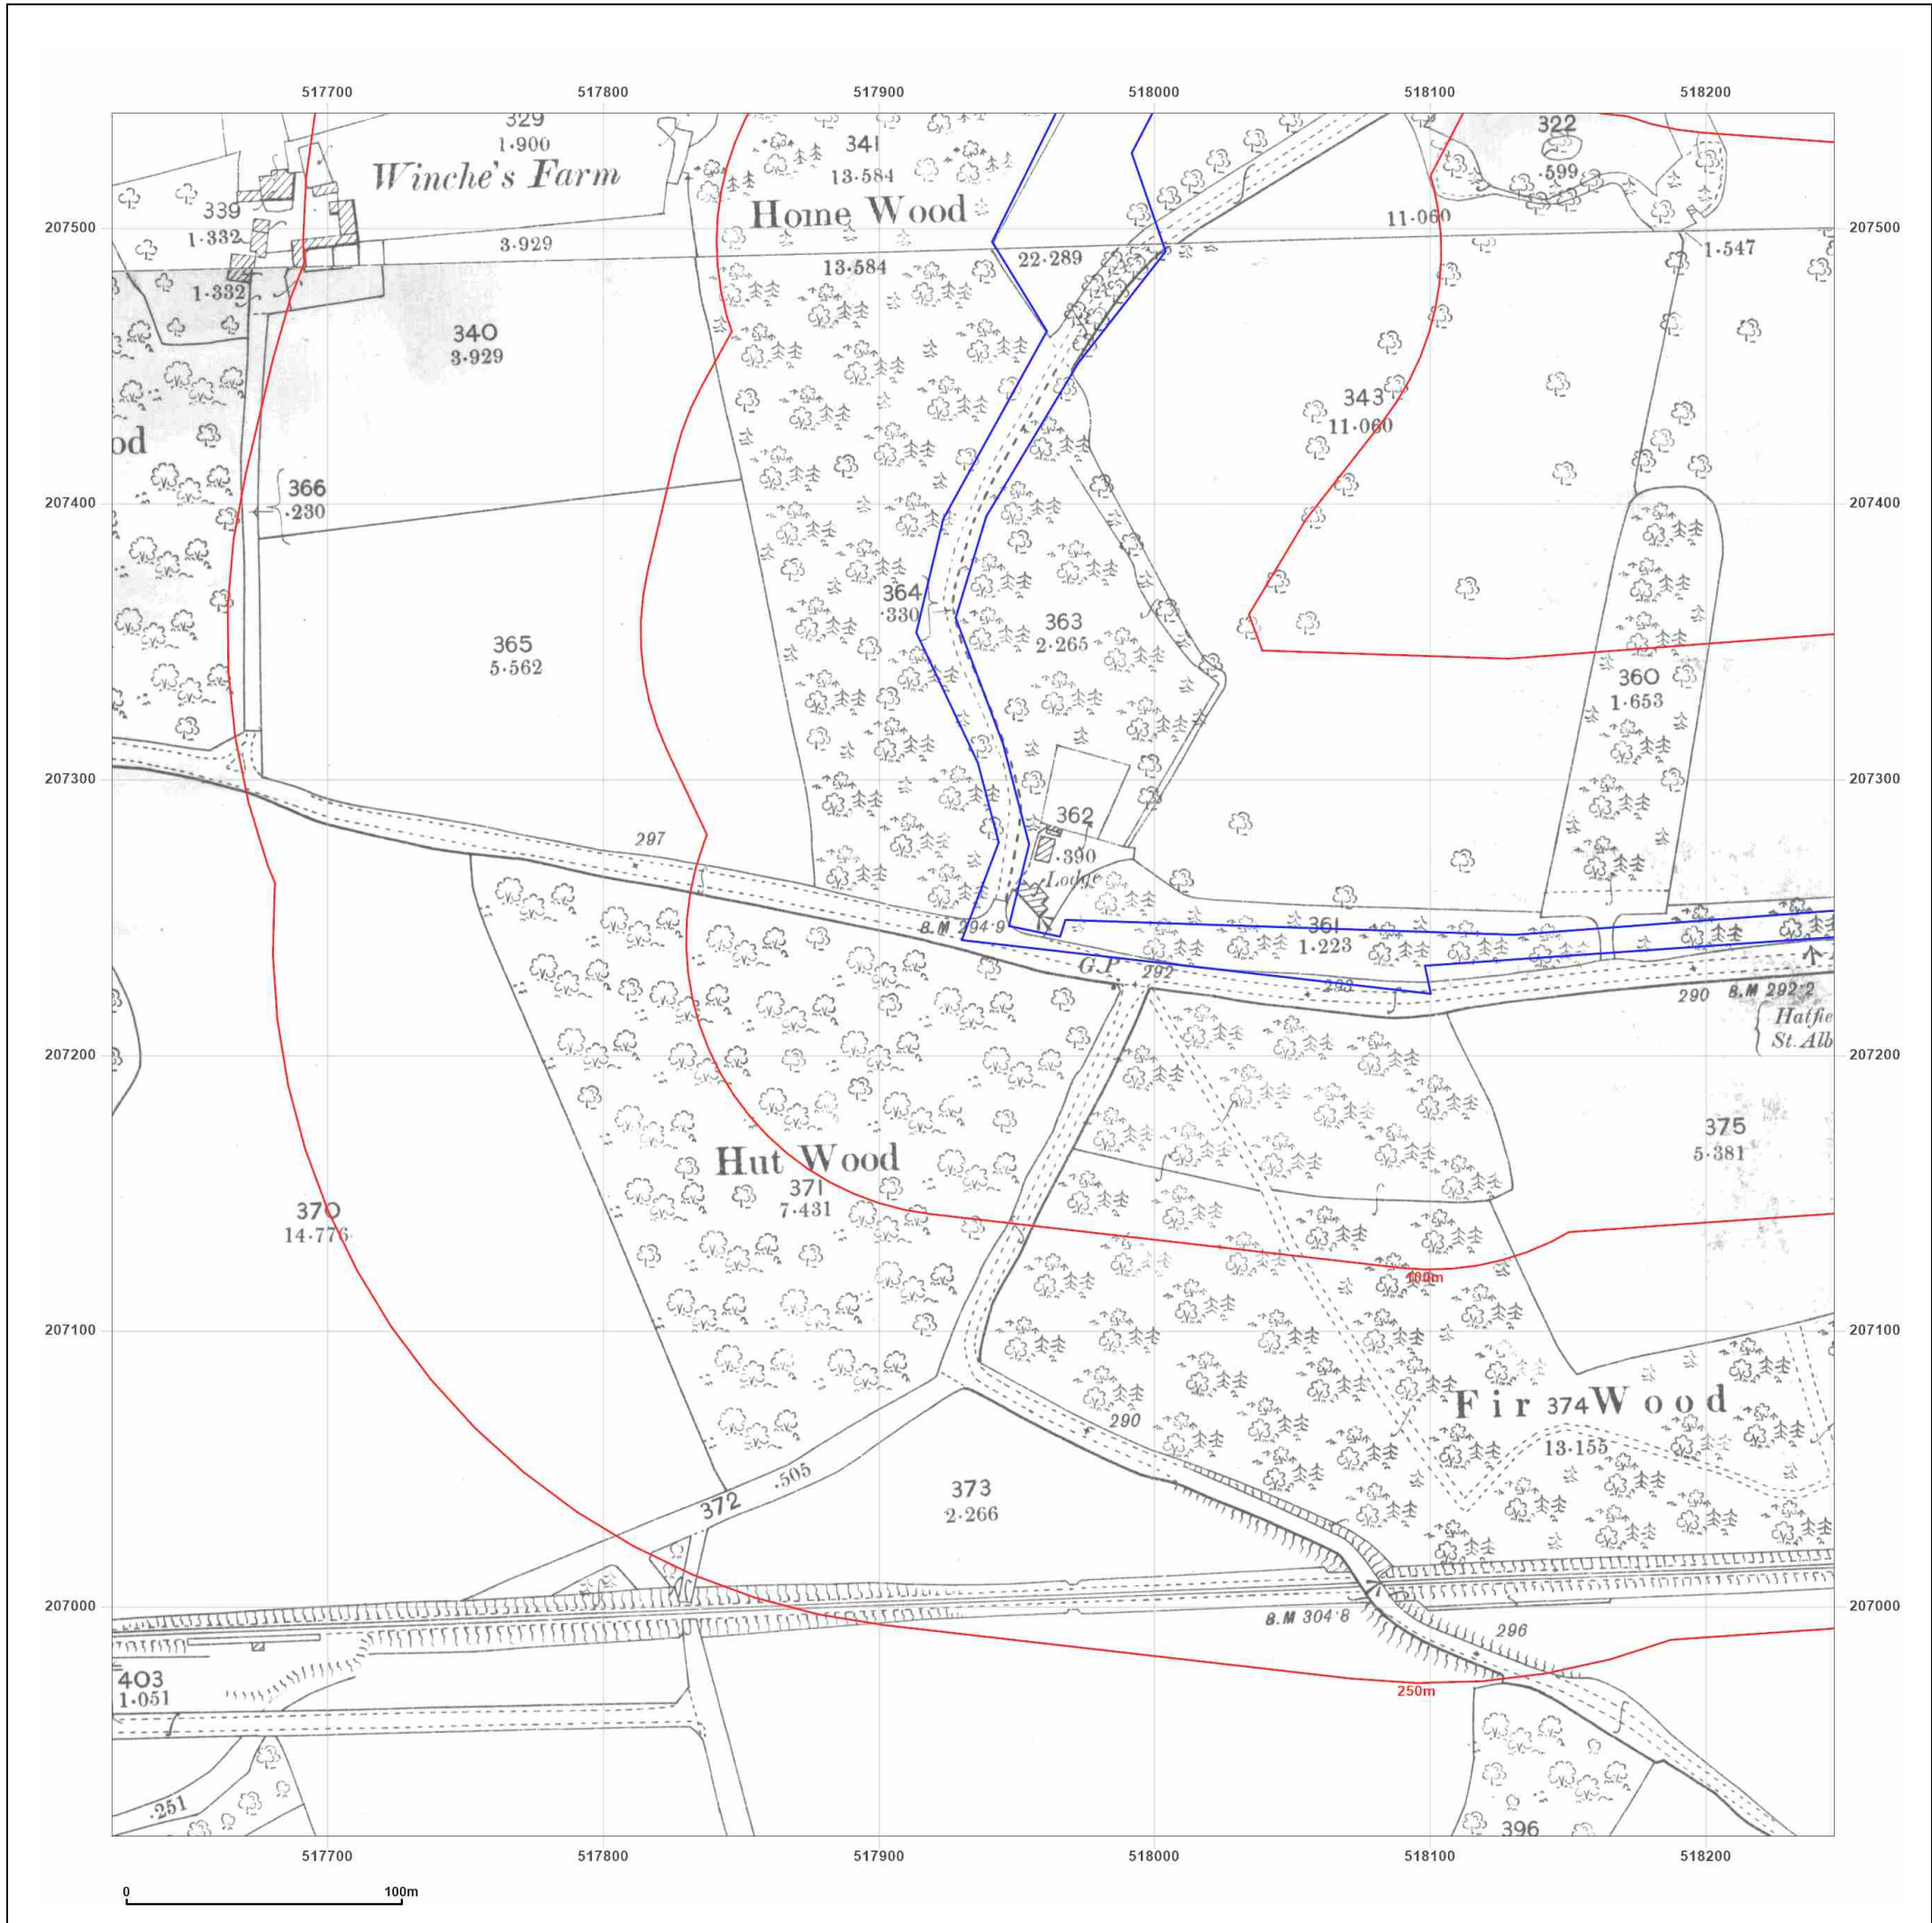

Site Details:
OAKLANDS COLLEGE,
OAKLANDS COLLEGE
SMALLFORD CAMPUS,
HATFIELD ROAD, ST ALBANS,
HERTFORDSHIRE, AL4 0JA

Client Ref: P02166595
Report Ref: GS-RHT-UJD-S5R-5WT_LS_1_1
Grid Ref: 517934, 207229

Map Name: County Series
Map date: 1898
Scale: 1:2,500
Printed at: 1:2,500

Surveyed 1898
Revised 1898
Edition N/A
Copyright N/A
Levelled N/A

Surveyed 1898
Revised 1898
Edition N/A
Copyright N/A
Levelled N/A

Powered by

Produced by
Groundsure Insights
T: 08444 159000
E: info@groundsure.com
W: www.groundsure.com

© Crown copyright and database rights 2024 Ordnance Survey 100035207

Production date: 24 September 2025

Map legend available at:
www.groundsure.com/sites/default/files/groundsure_legend.pdf