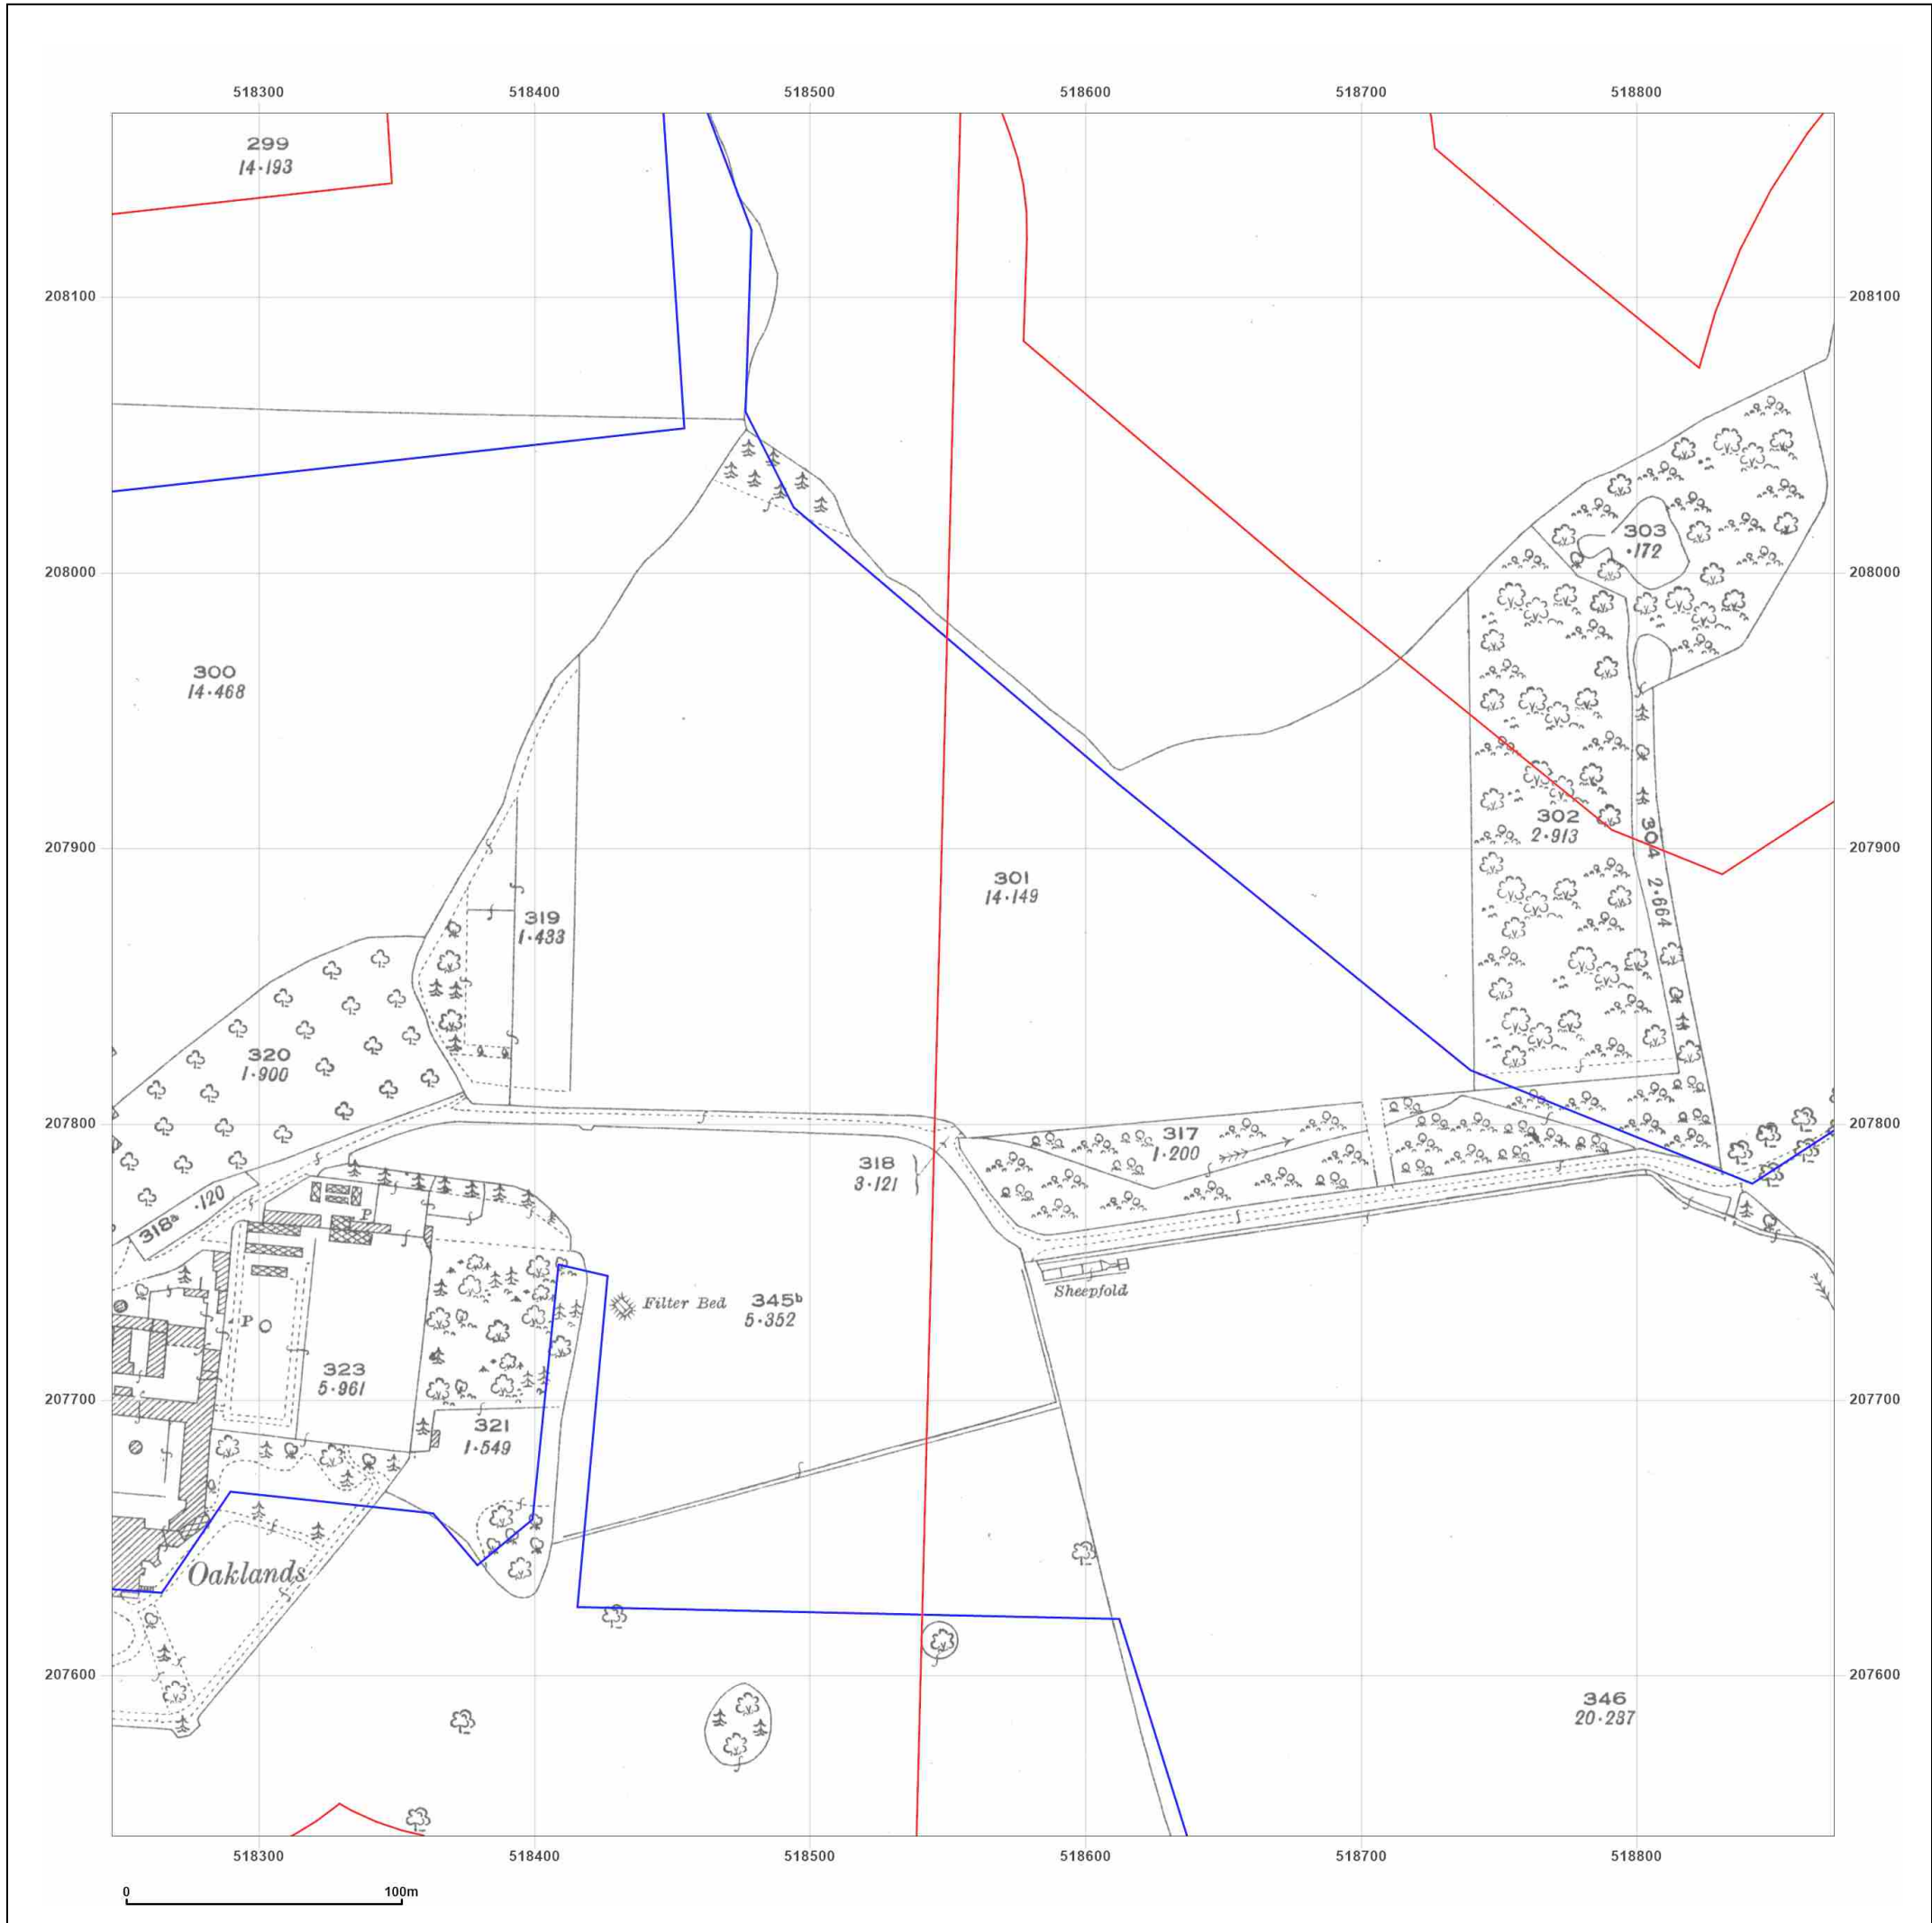

Site Details:
OAKLANDS COLLEGE,
OAKLANDS COLLEGE
SMALLFORD CAMPUS,
HATFIELD ROAD, ST ALBANS,
HERTFORDSHIRE, AL4 0JA

Client Ref: P02166595
Report Ref: GS-RHT-UJD-S5R-5WT_LS_2_2
Grid Ref: 518559, 207854

Map Name: County Series
Map date: 1924
Scale: 1:2,500
Printed at: 1:2,500

Surveyed 1924
Revised 1924
Edition N/A
Copyright N/A
Levelled N/A

Powered by

Produced by
Groundsure Insights
T: 08444 159000
E: info@groundsure.com
W: www.groundsure.com

© Crown copyright and database rights 2024 Ordnance Survey 100035207

Production date: 24 September 2025

Map legend available at:
www.groundsure.com/sites/default/files/groundsure_legend.pdf