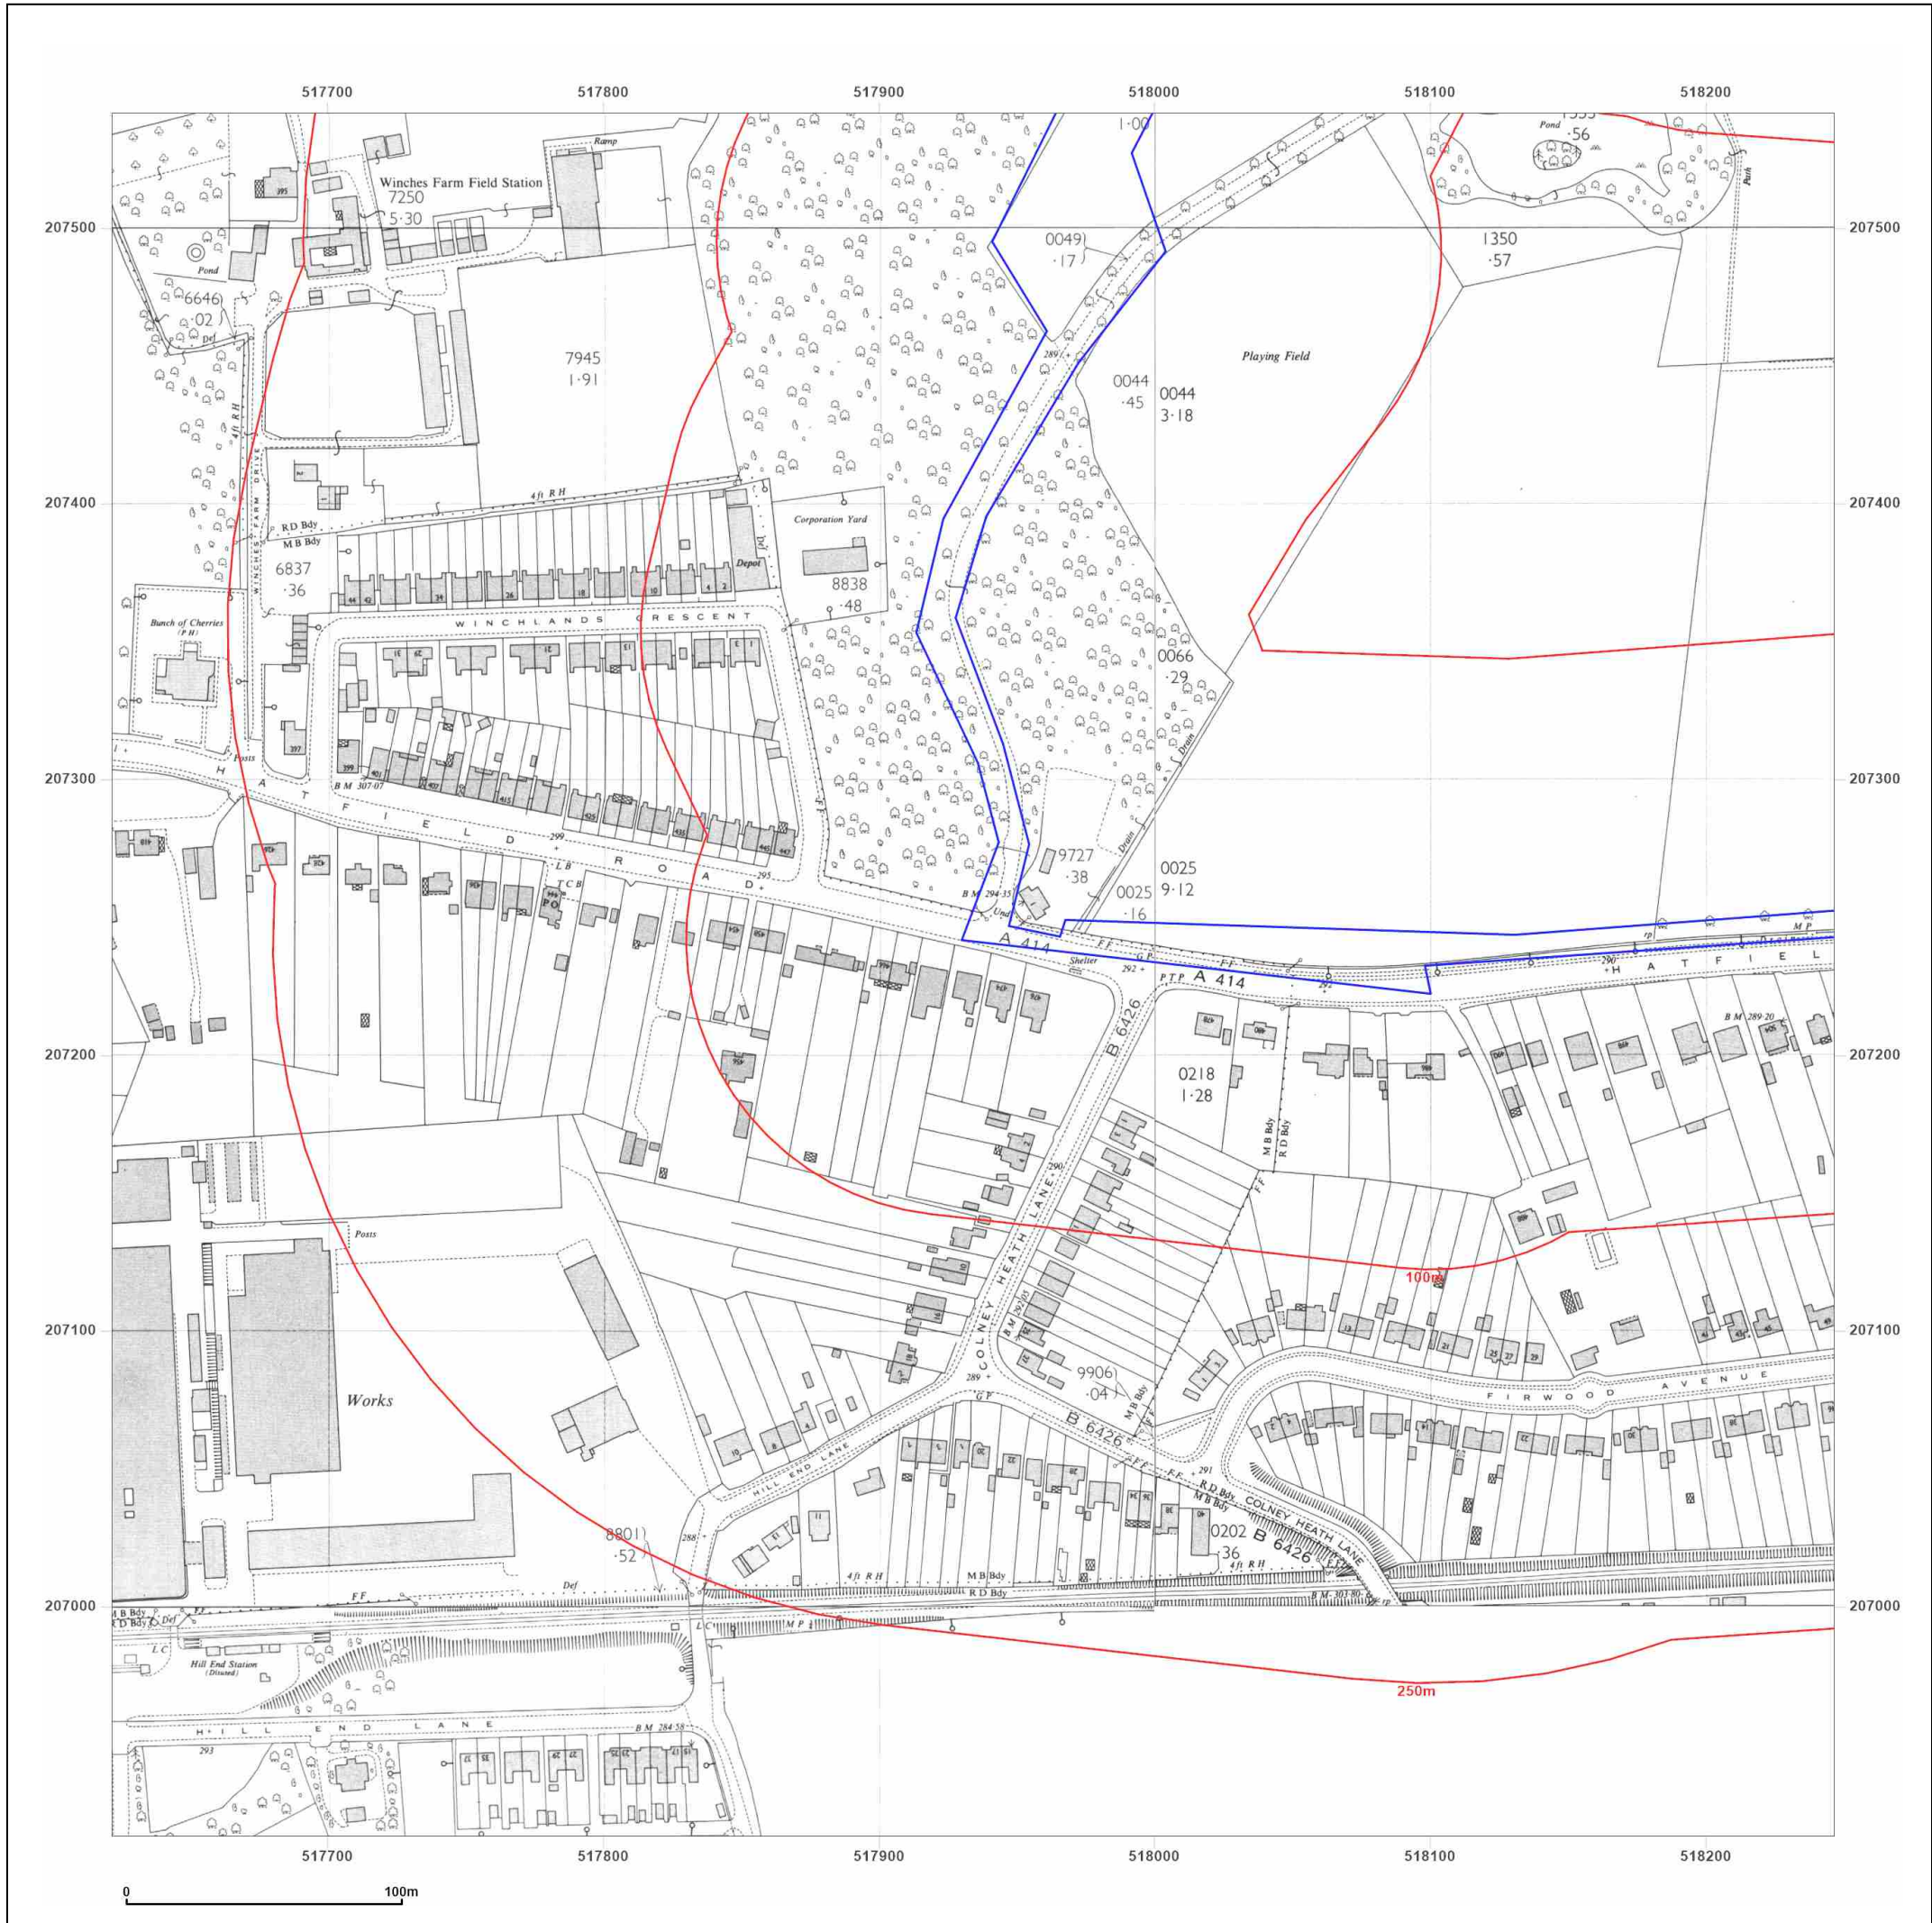

Site Details:

OAKLANDS COLLEGE,
OAKLANDS COLLEGE
SMALLFORD CAMPUS,
HATFIELD ROAD, ST ALBANS,
HERTFORDSHIRE, AL4 0JA

Client Ref: P02166595
Report Ref: GS-RHT-UJD-S5R-5WT_LS_1_1
Grid Ref: 517934, 207229

Map Name: National Grid

Map date: 1965

Scale: 1:2,500

Printed at: 1:2,500

Surveyed 1963
Revised 1963
Edition 1965
Copyright 1965
Levelled 1958

Surveyed 1963
Revised 1963
Edition 1965
Copyright 1965
Levelled 1958

Surveyed 1963
Revised 1963
Edition 1965
Copyright 1965
Levelled 1958

Produced by
Groundsure Insights
T: 08444 159000
E: info@groundsure.com
W: www.groundsure.com

© Crown copyright and database rights 2024 Ordnance Survey 100035207

Production date: 24 September 2025

Map legend available at:
www.groundsure.com/sites/default/files/groundsure_legend.pdf