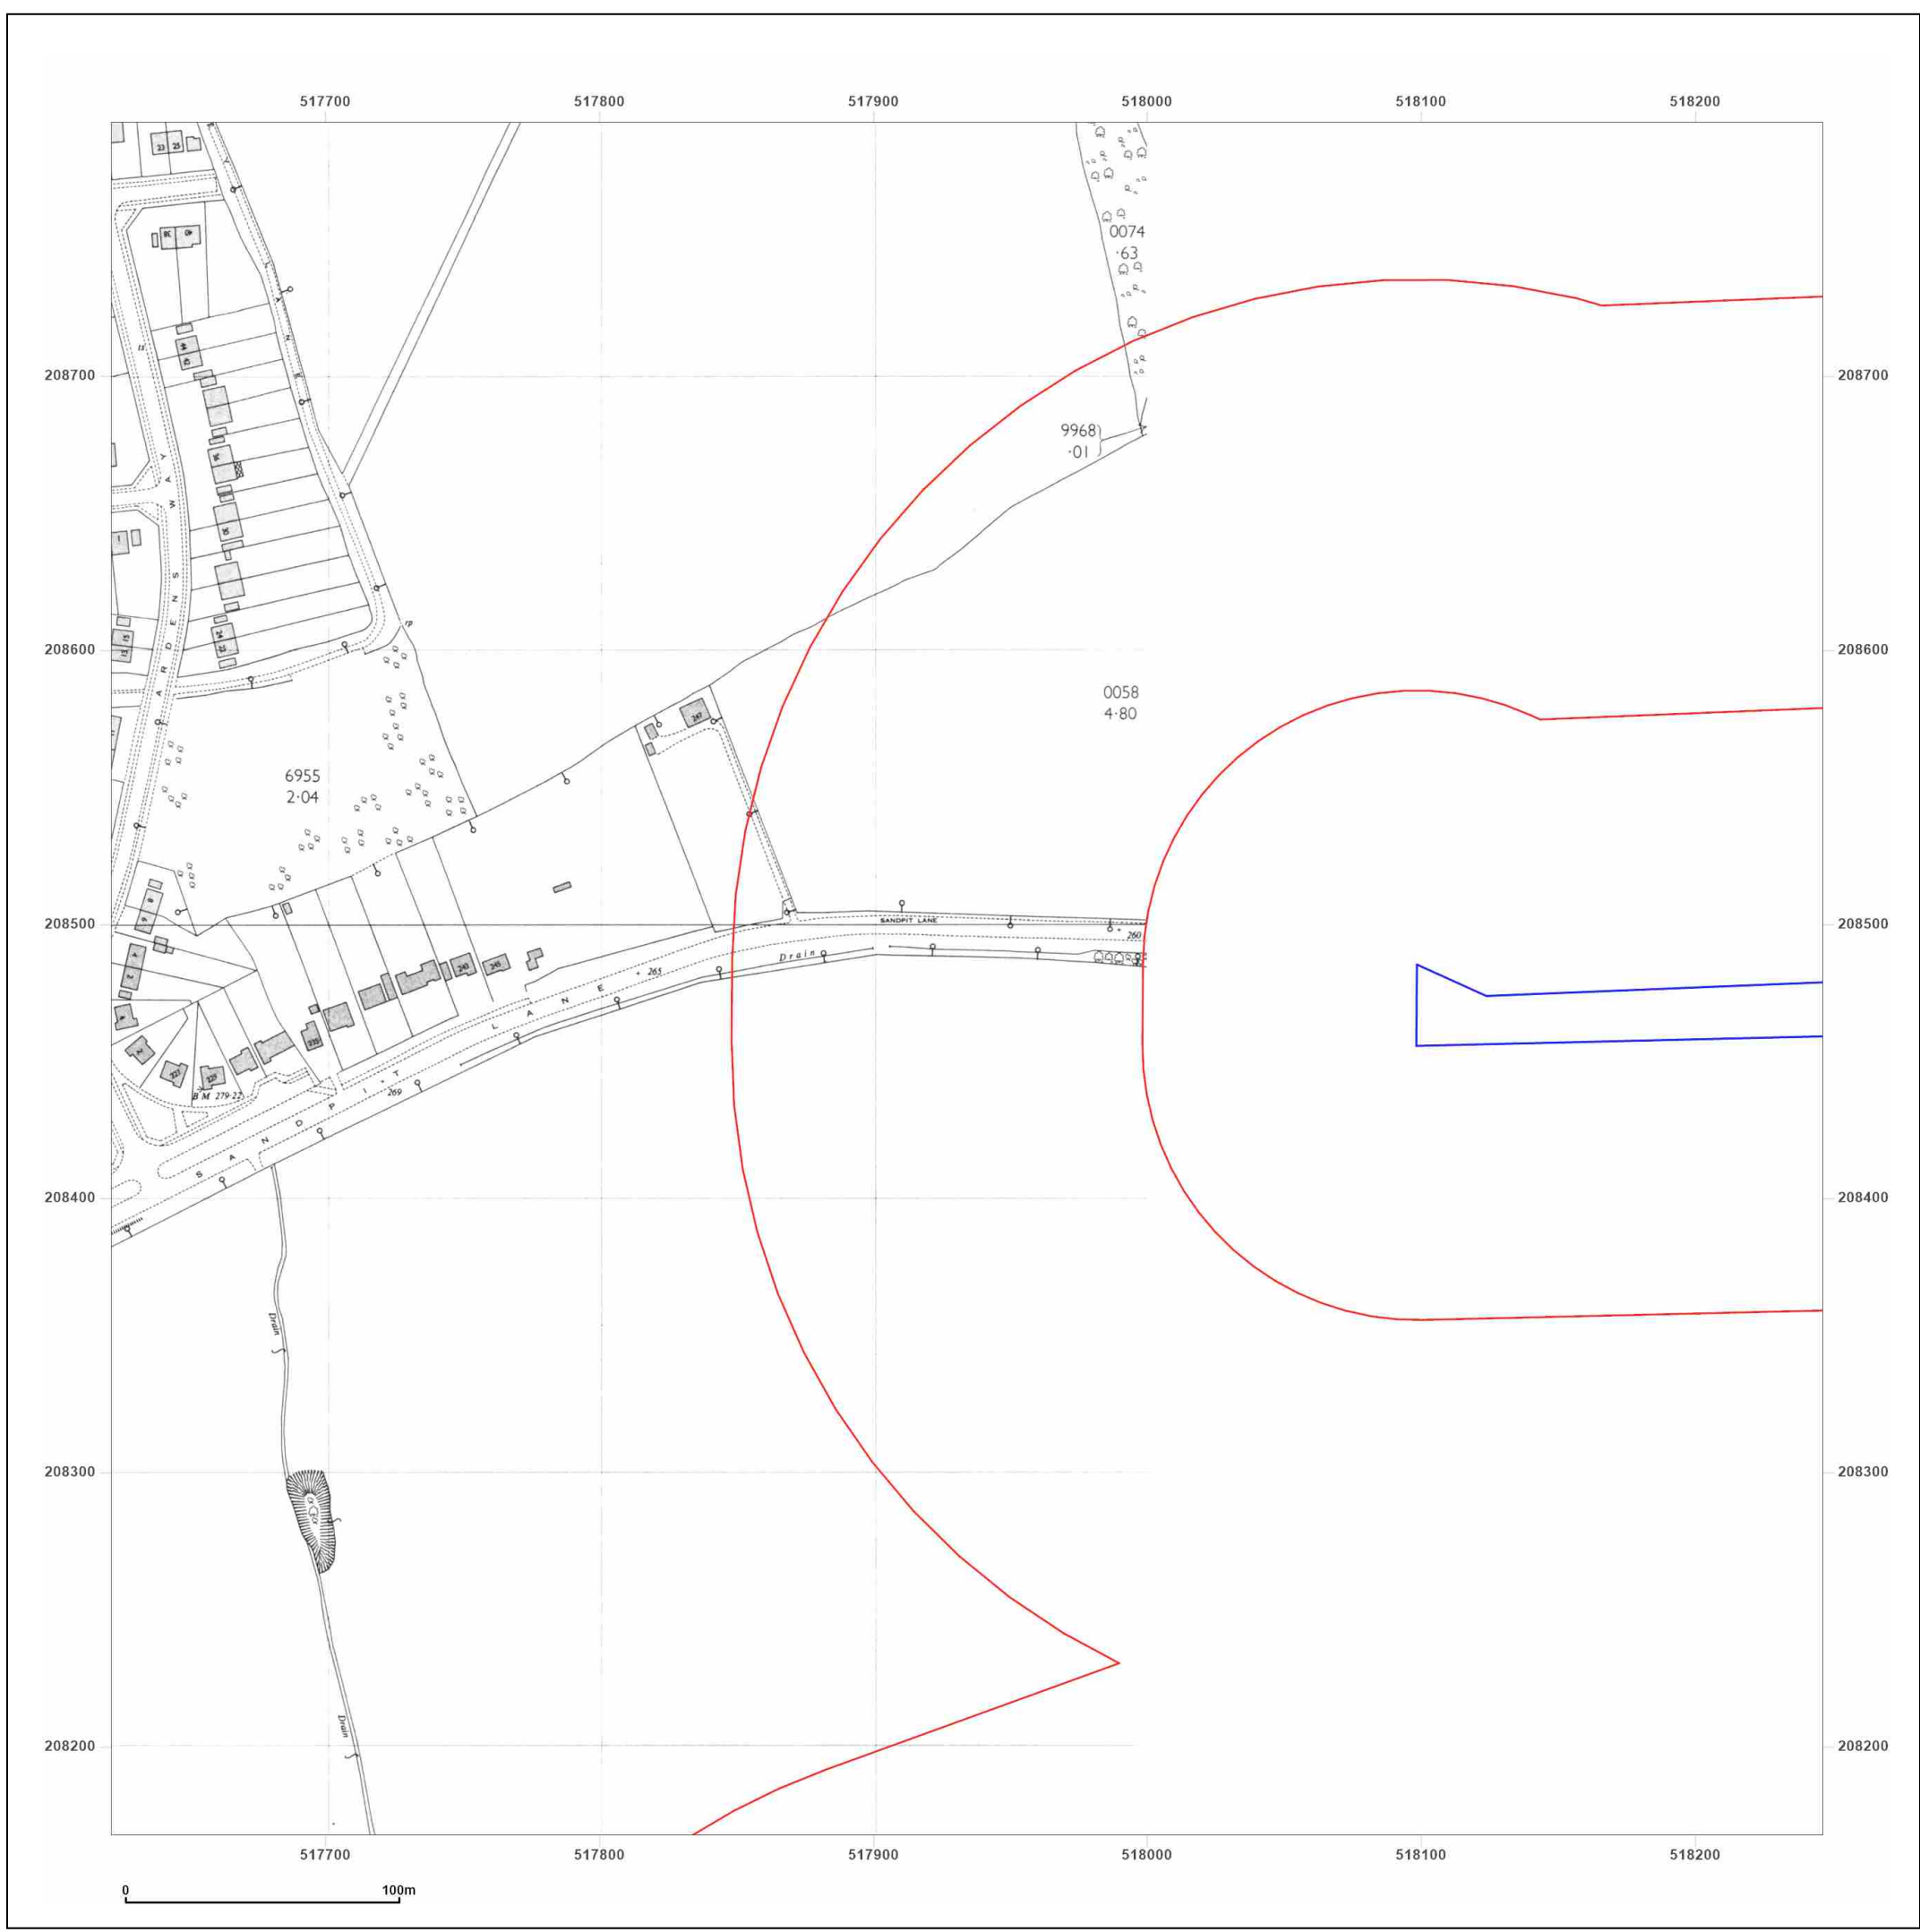

Produced by
Groundsure Insights
T: 08444 159000
E: info@groundsure.com
W: www.groundsure.com

© Crown copyright and database rights 2024 Ordnance Survey 100035207

Production date: 24 September 2025

Map legend available at:
www.groundsure.com/sites/default/files/groundsure_legend.pdf