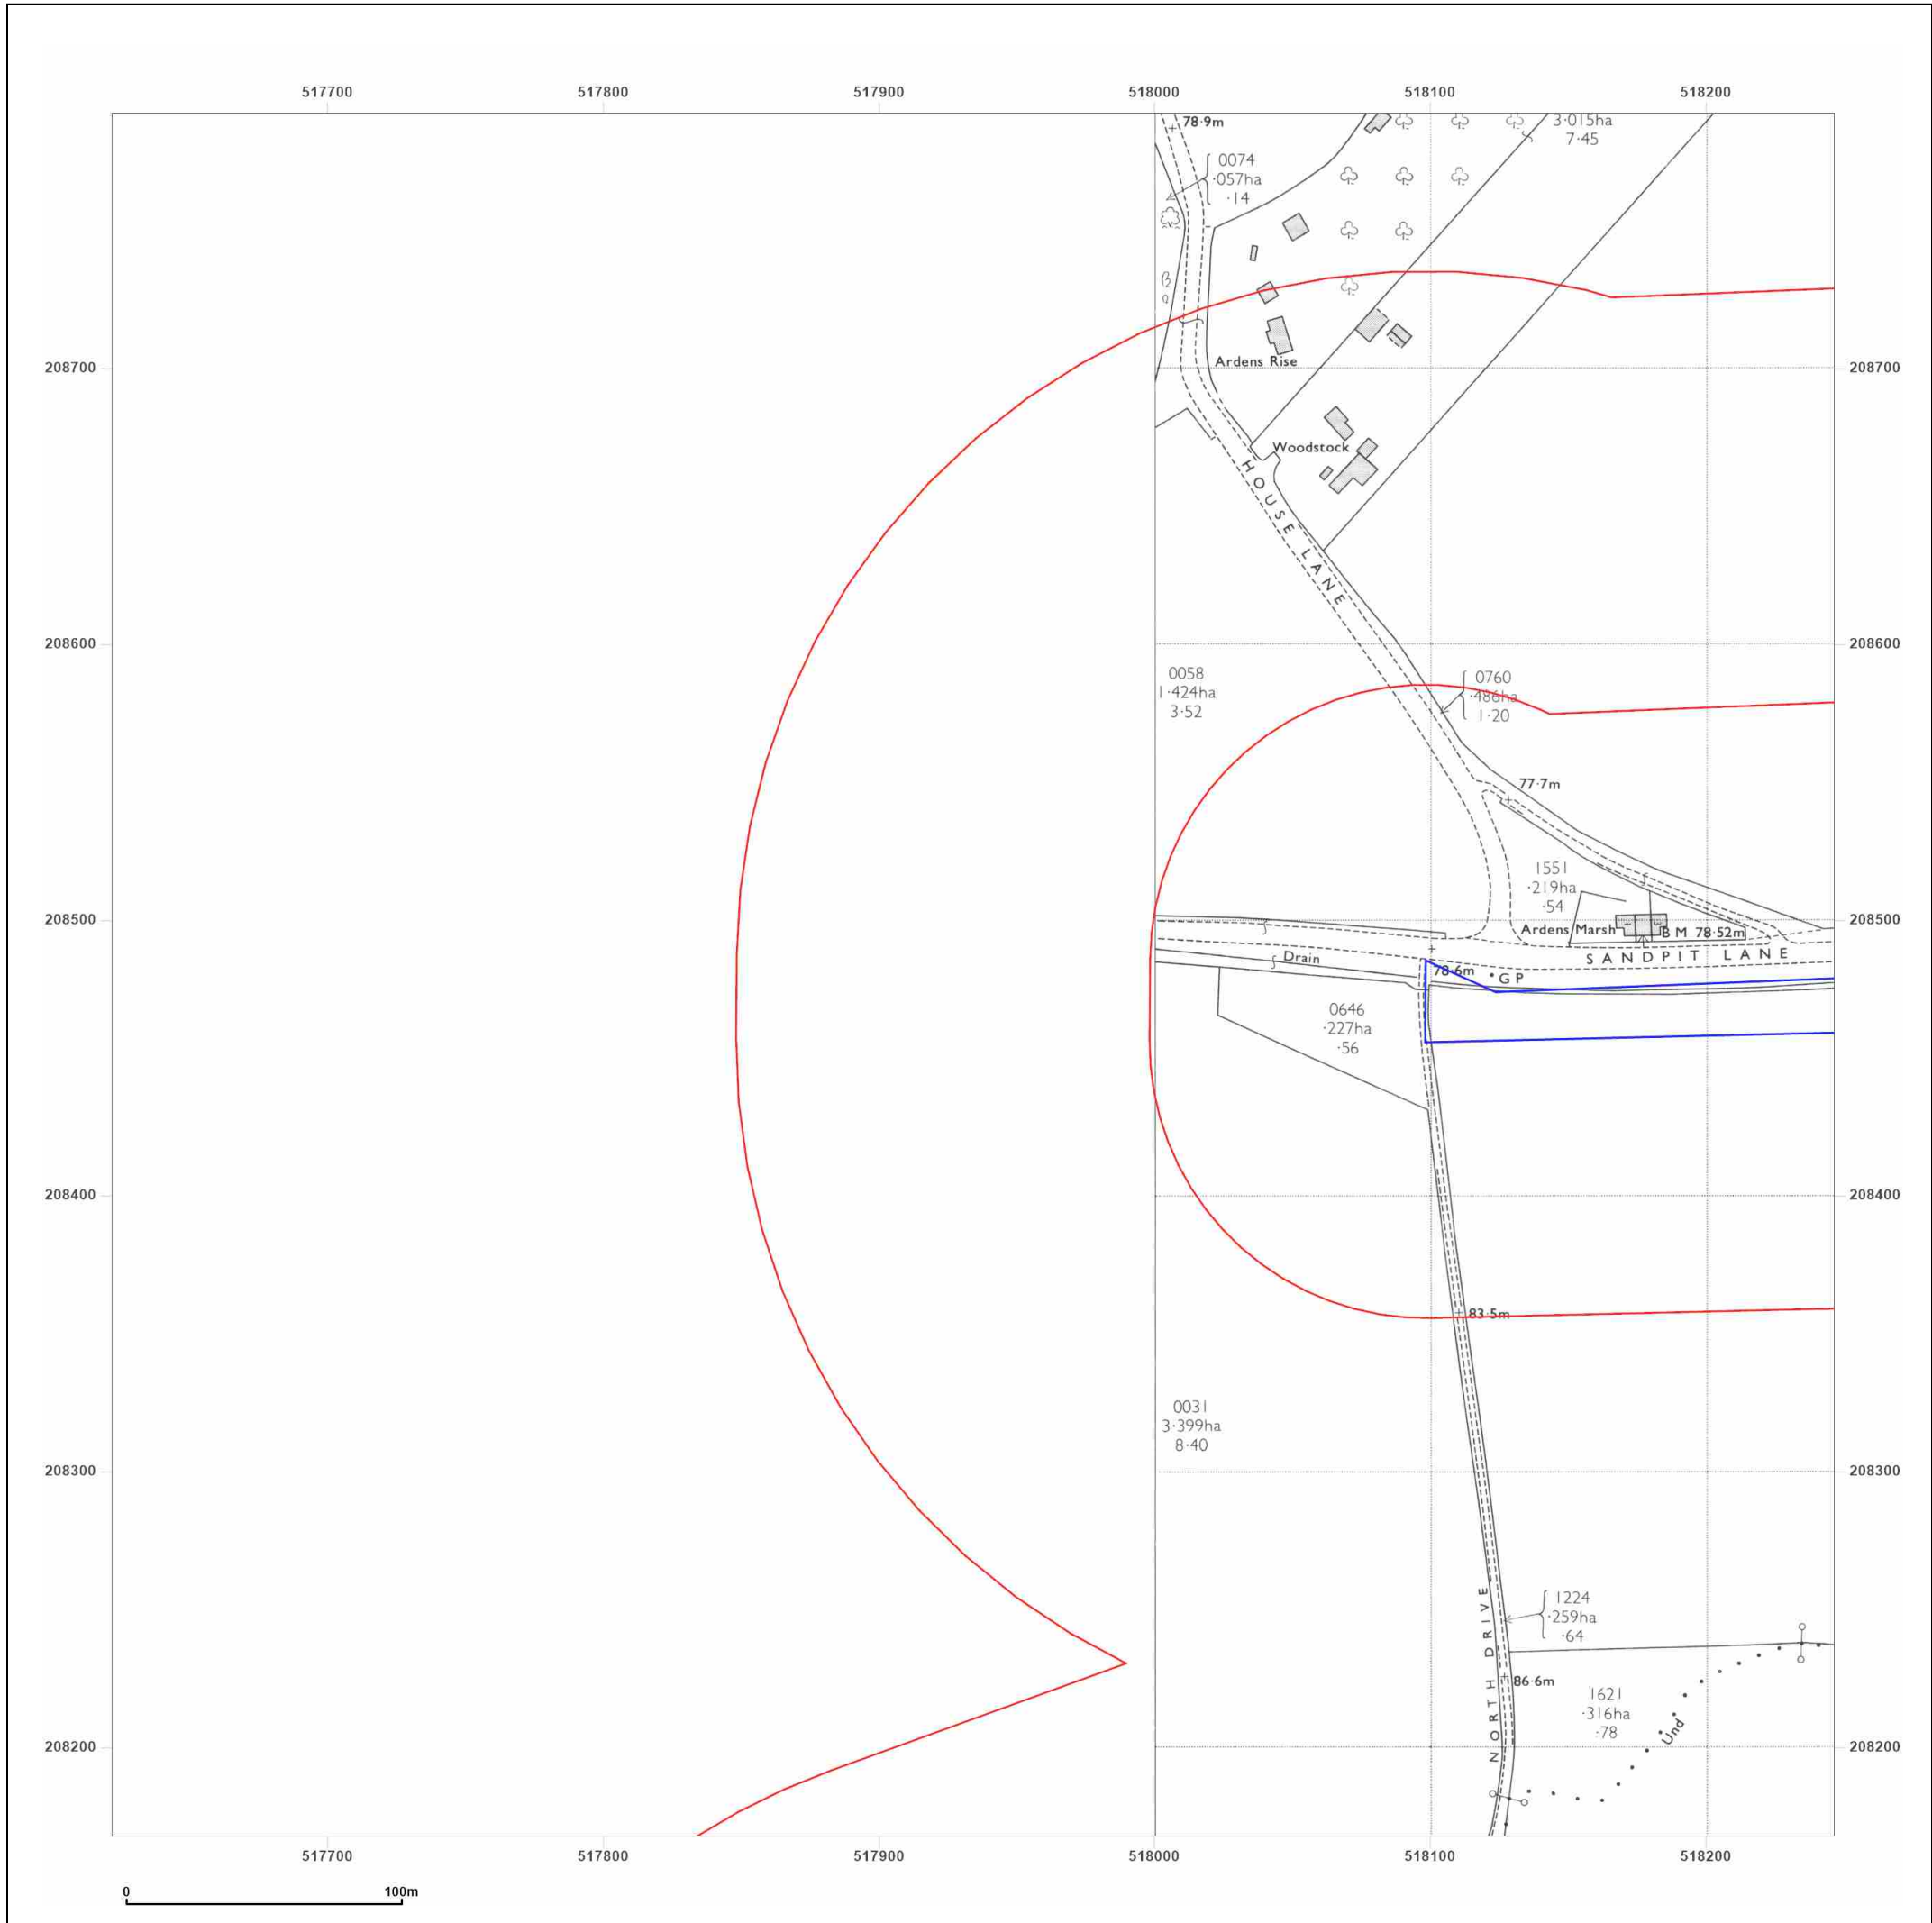

Site Details:
OAKLANDS COLLEGE,
OAKLANDS COLLEGE
SMALLFORD CAMPUS,
HATFIELD ROAD, ST ALBANS,
HERTFORDSHIRE, AL4 0JA

Client Ref: P02166595
Report Ref: GS-RHT-UJD-S5R-5WT_LS_1_3
Grid Ref: 517934, 208480

Map Name: National Grid
Map date: 1974
Scale: 1:2,500
Printed at: 1:2,500

Surveyed 1973
Revised 1973
Edition N/A
Copyright 1974
Levelled 1958

Powered by Produced by
Groundsure Insights
T: 08444 159000
E: info@groundsure.com
W: www.groundsure.com

© Crown copyright and database rights 2024 Ordnance Survey 100035207

Production date: 24 September 2025

Map legend available at:
www.groundsure.com/sites/default/files/groundsure_legend.pdf