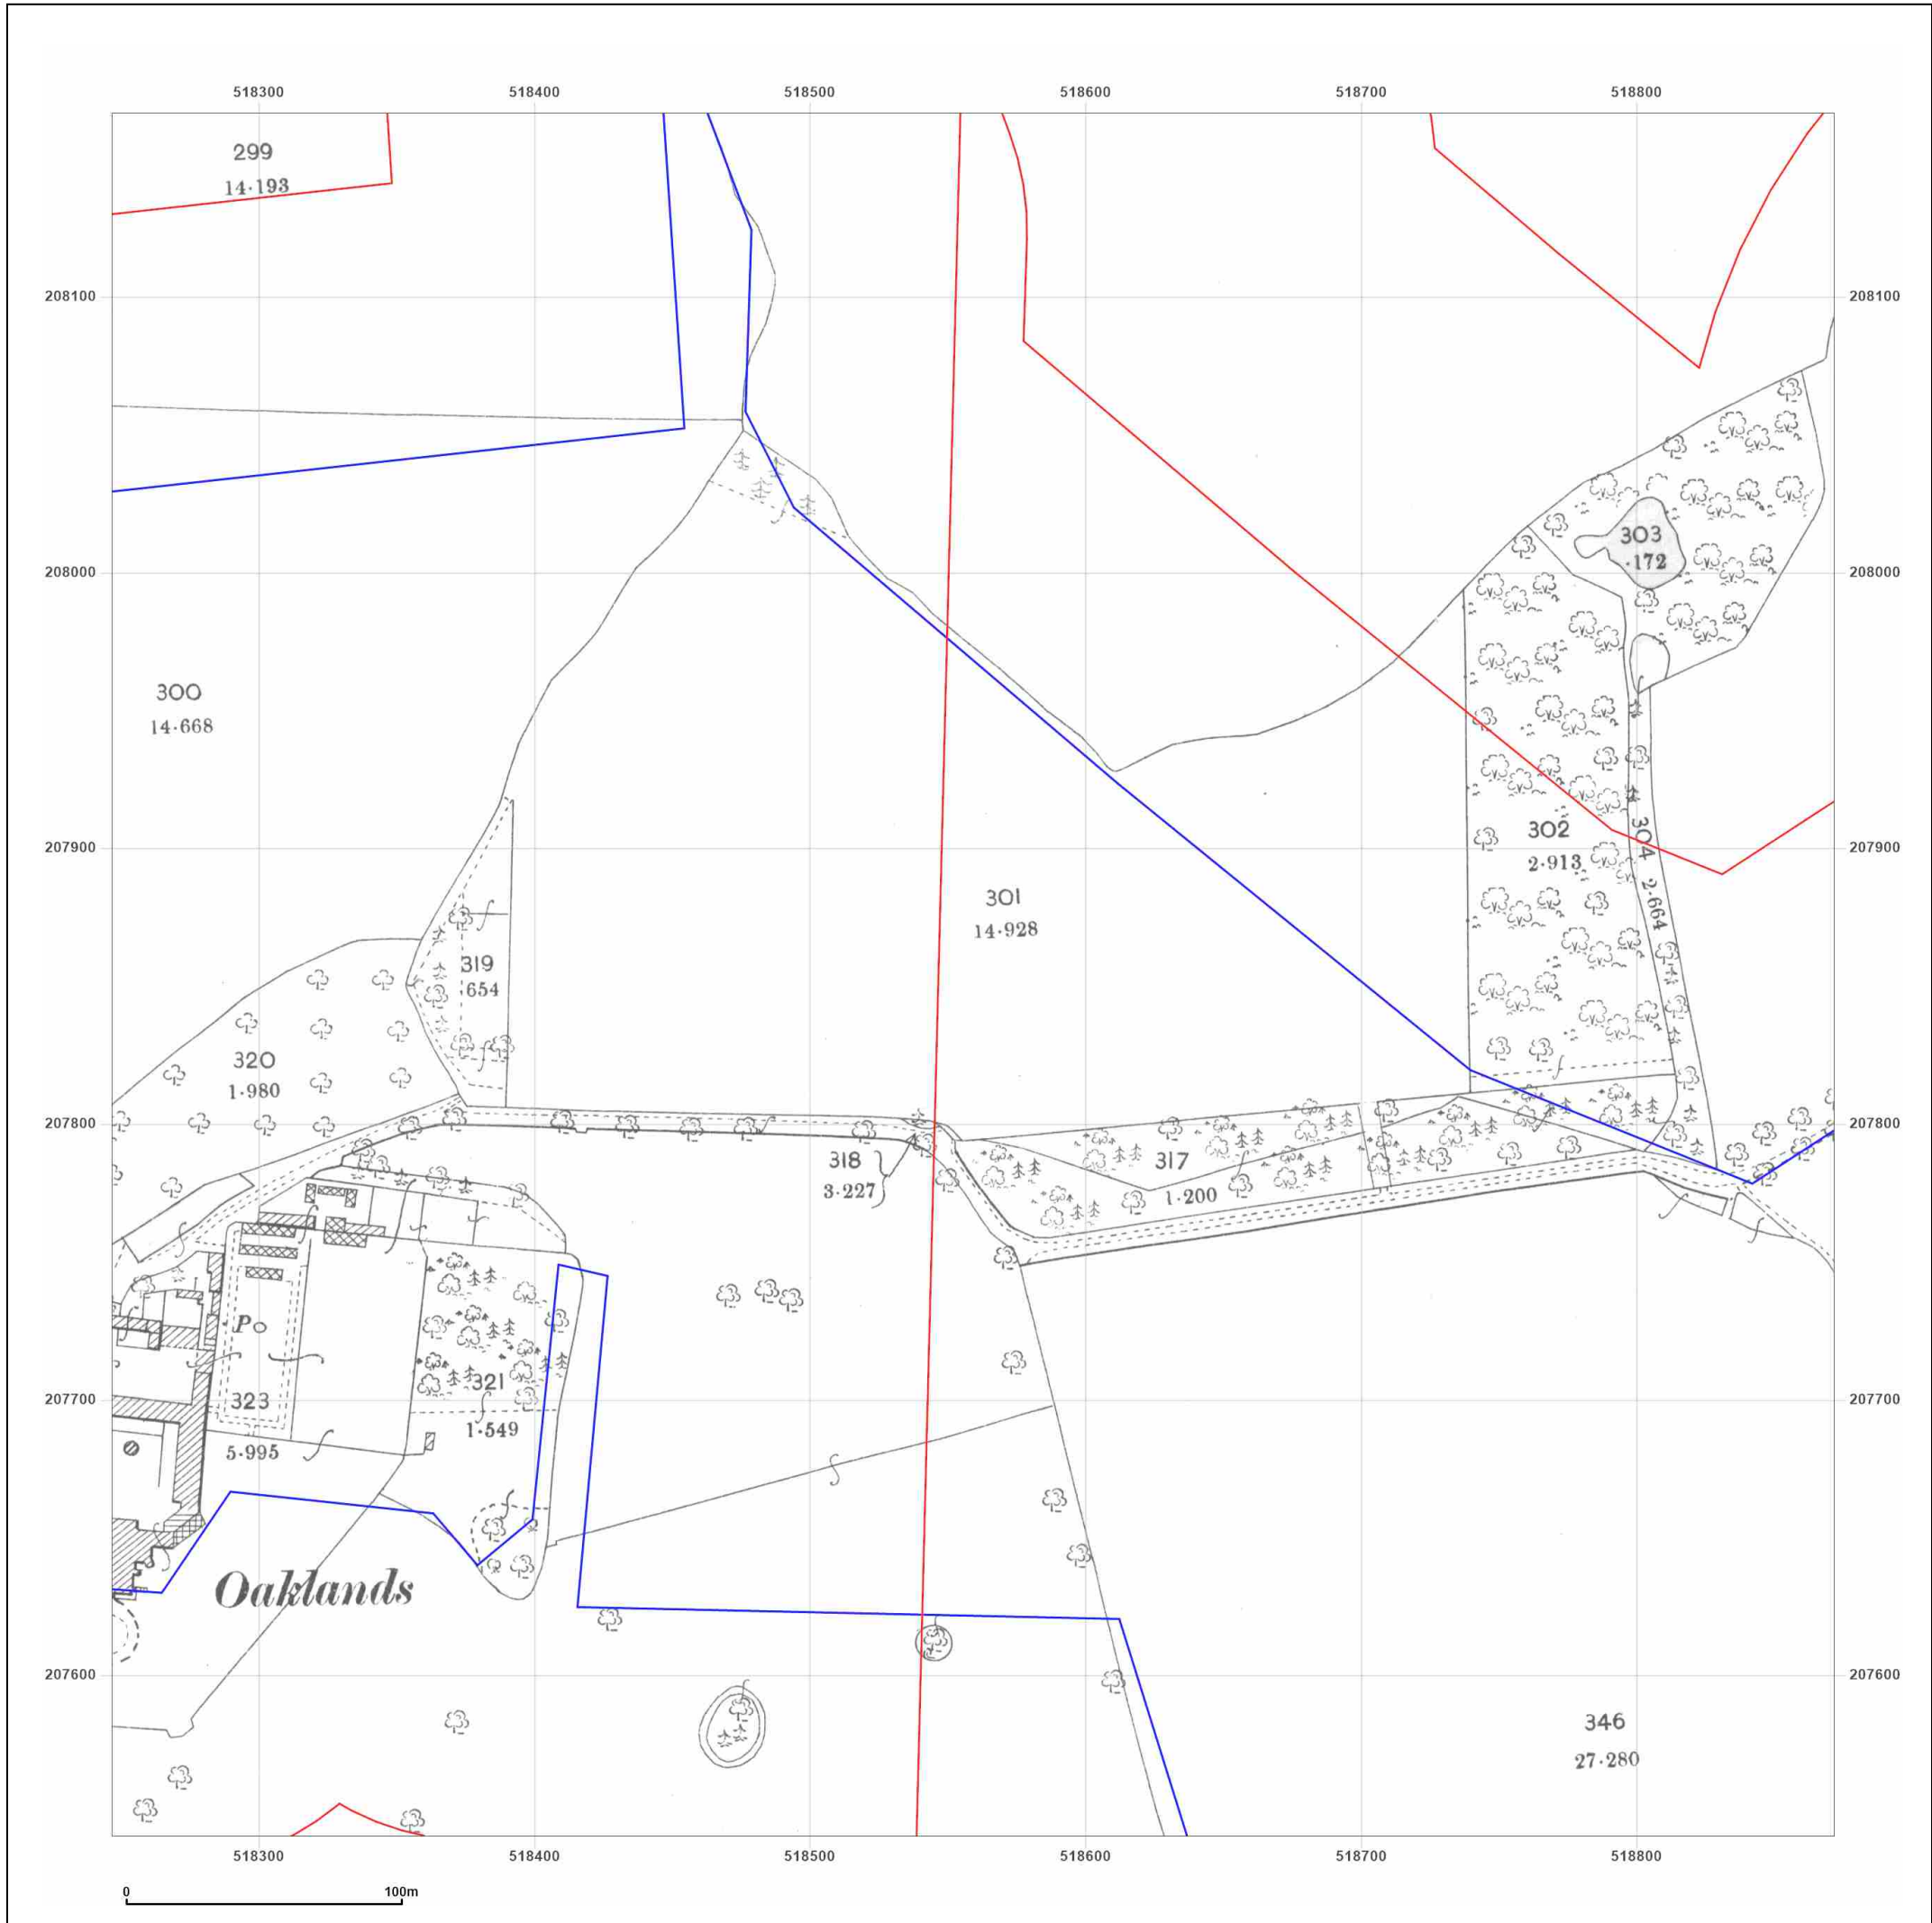

Site Details:
OAKLANDS COLLEGE,
OAKLANDS COLLEGE
SMALLFORD CAMPUS,
HATFIELD ROAD, ST ALBANS,
HERTFORDSHIRE, AL4 0JA

Client Ref: P02166595
Report Ref: GS-RHT-UJD-S5R-5WT_LS_2_2
Grid Ref: 518559, 207854

Map Name: County Series
Map date: 1898
Scale: 1:2,500
Printed at: 1:2,500

Surveyed 1898
Revised 1898
Edition N/A
Copyright N/A
Levelled N/A

Powered by
Produced by
Groundsure Insights
T: 08444 159000
E: info@groundsure.com
W: www.groundsure.com

© Crown copyright and database rights 2024 Ordnance Survey 100035207

Production date: 24 September 2025

Map legend available at:
www.groundsure.com/sites/default/files/groundsure_legend.pdf