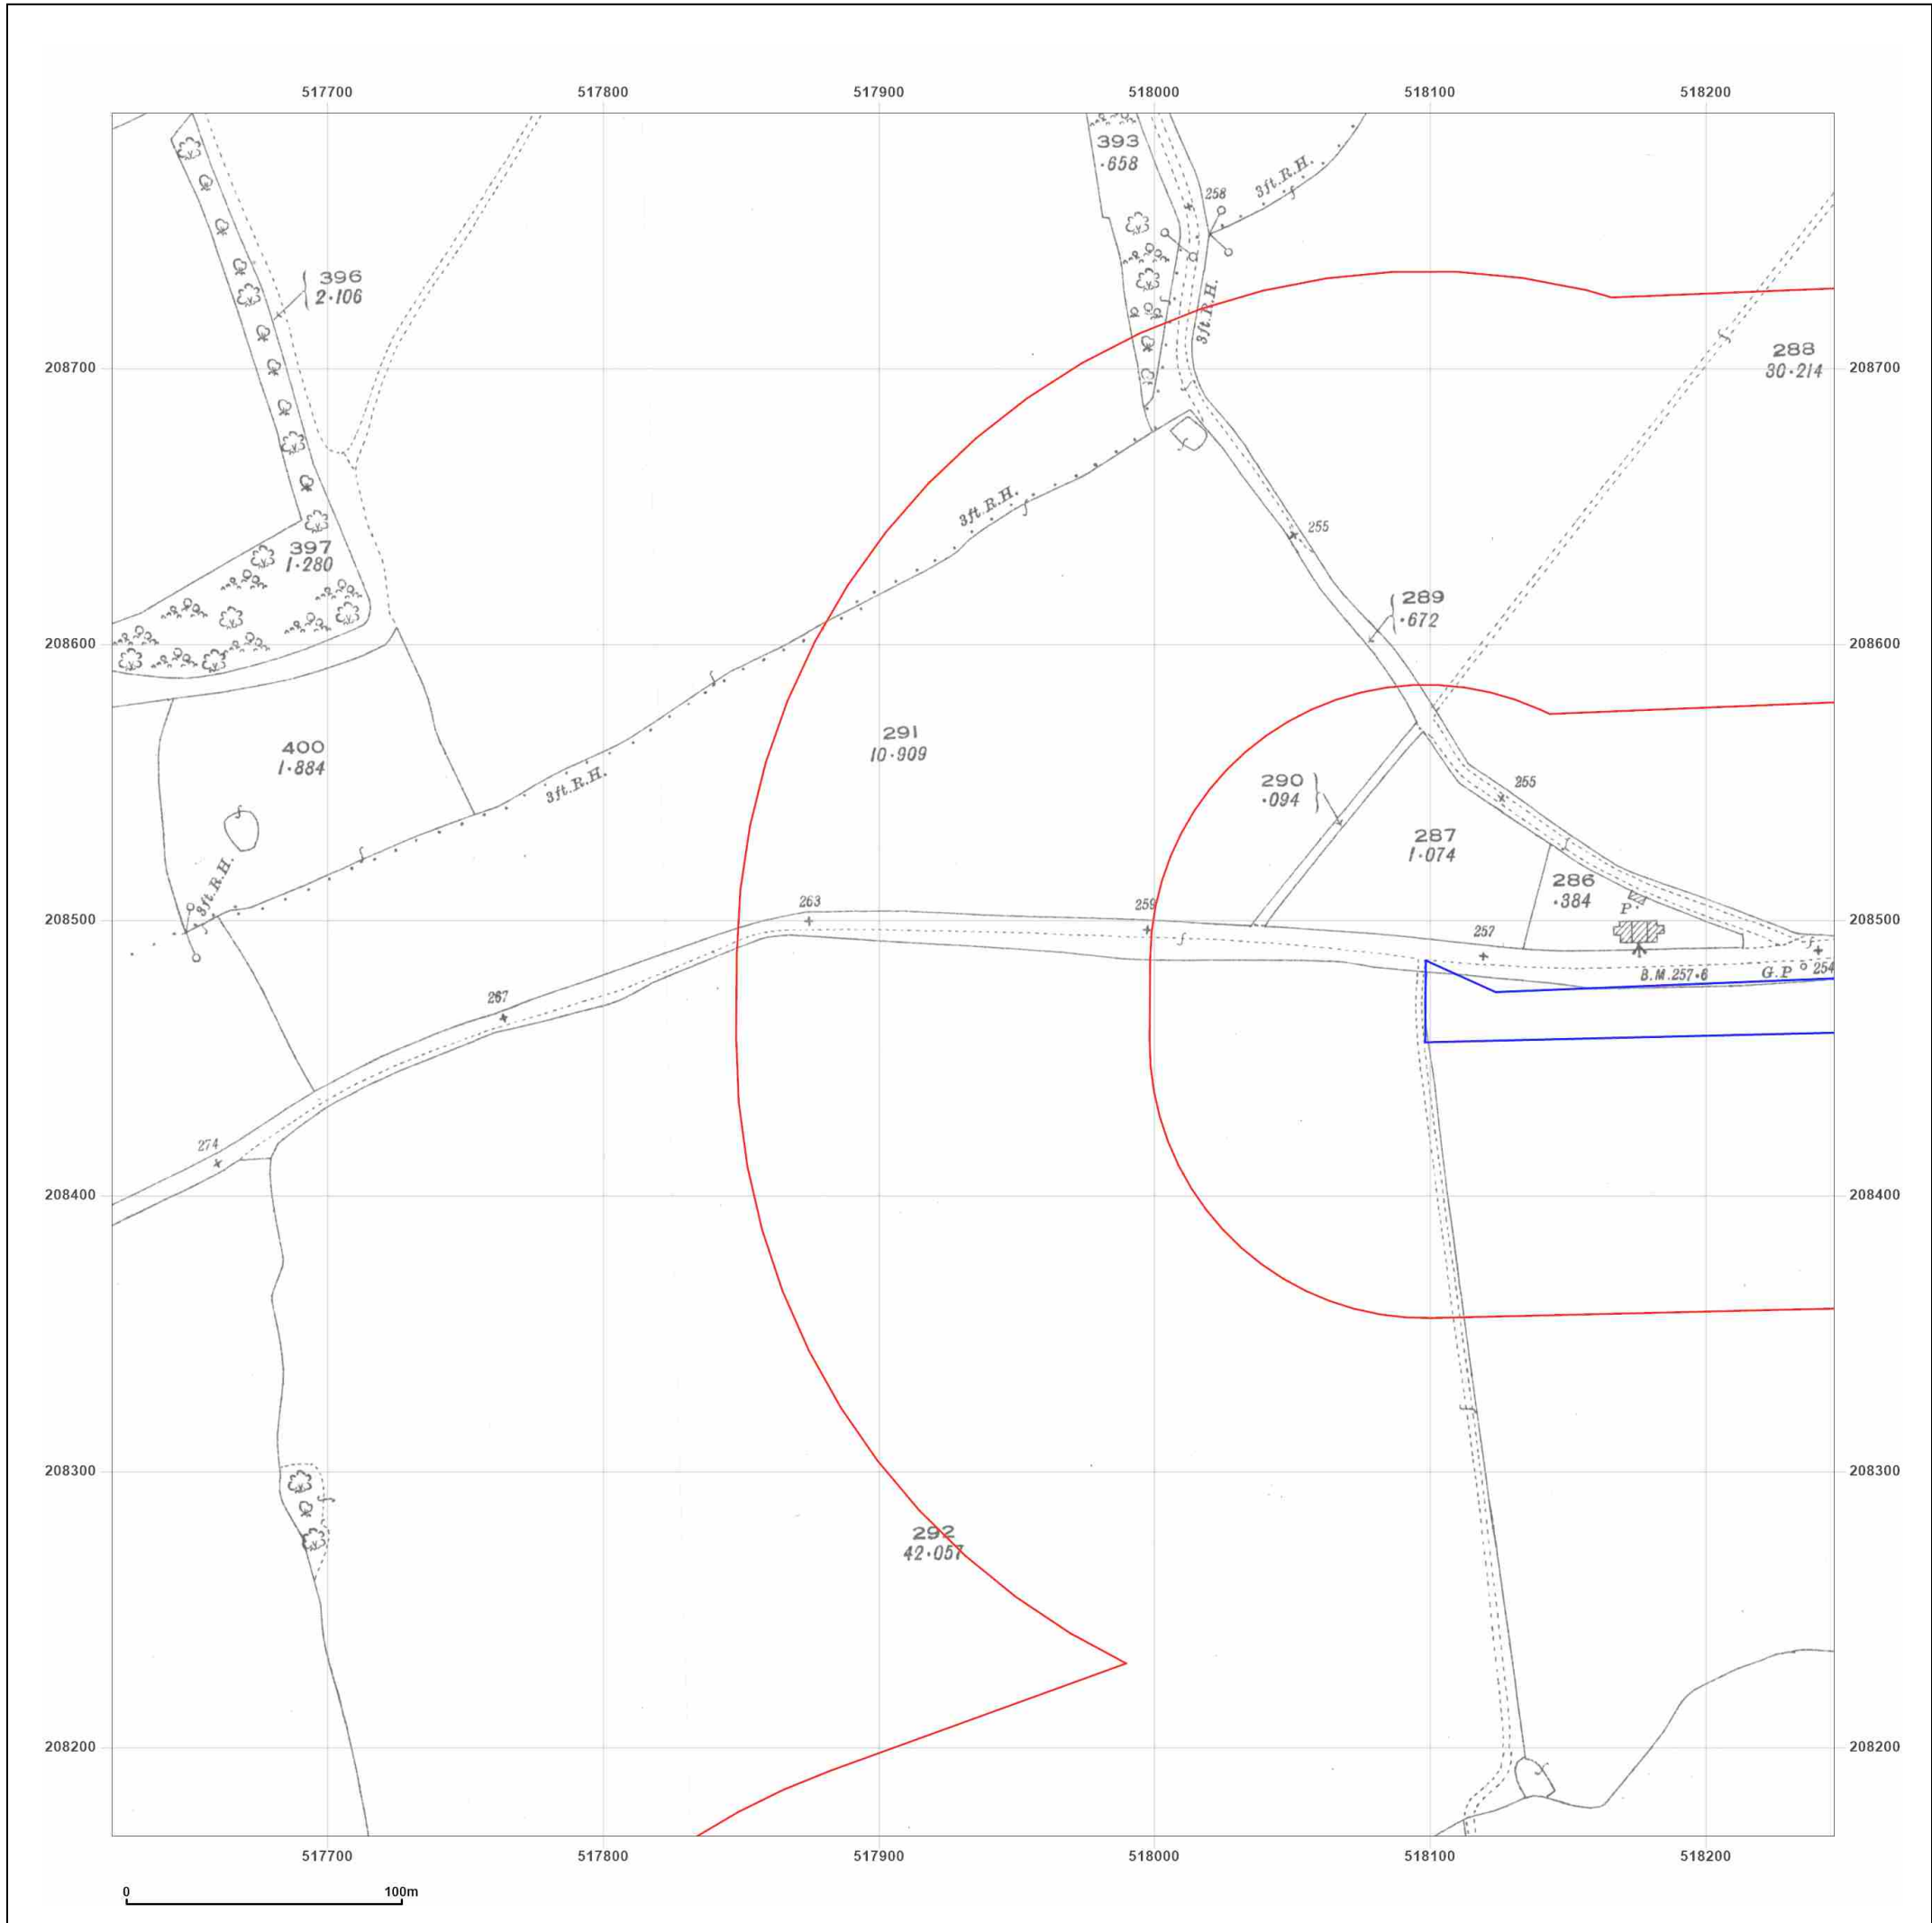

Site Details:

OAKLANDS COLLEGE,
OAKLANDS COLLEGE
SMALLFORD CAMPUS,
HATFIELD ROAD, ST ALBANS,
HERTFORDSHIRE, AL4 0JA

Client Ref: P02166595
Report Ref: GS-RHT-UJD-S5R-5WT_LS_1_3
Grid Ref: 517934, 208480

Map Name: County Series

Map date: 1924

Scale: 1:2,500

Printed at: 1:2,500

Surveyed 1924
Revised 1924
Edition N/A
Copyright N/A
Levelled N/A

Produced by
Groundsure Insights
T: 08444 159000
E: info@groundsure.com
W: www.groundsure.com

© Crown copyright and database rights 2024 Ordnance Survey 100035207

Production date: 24 September 2025

Map legend available at:
www.groundsure.com/sites/default/files/groundsure_legend.pdf