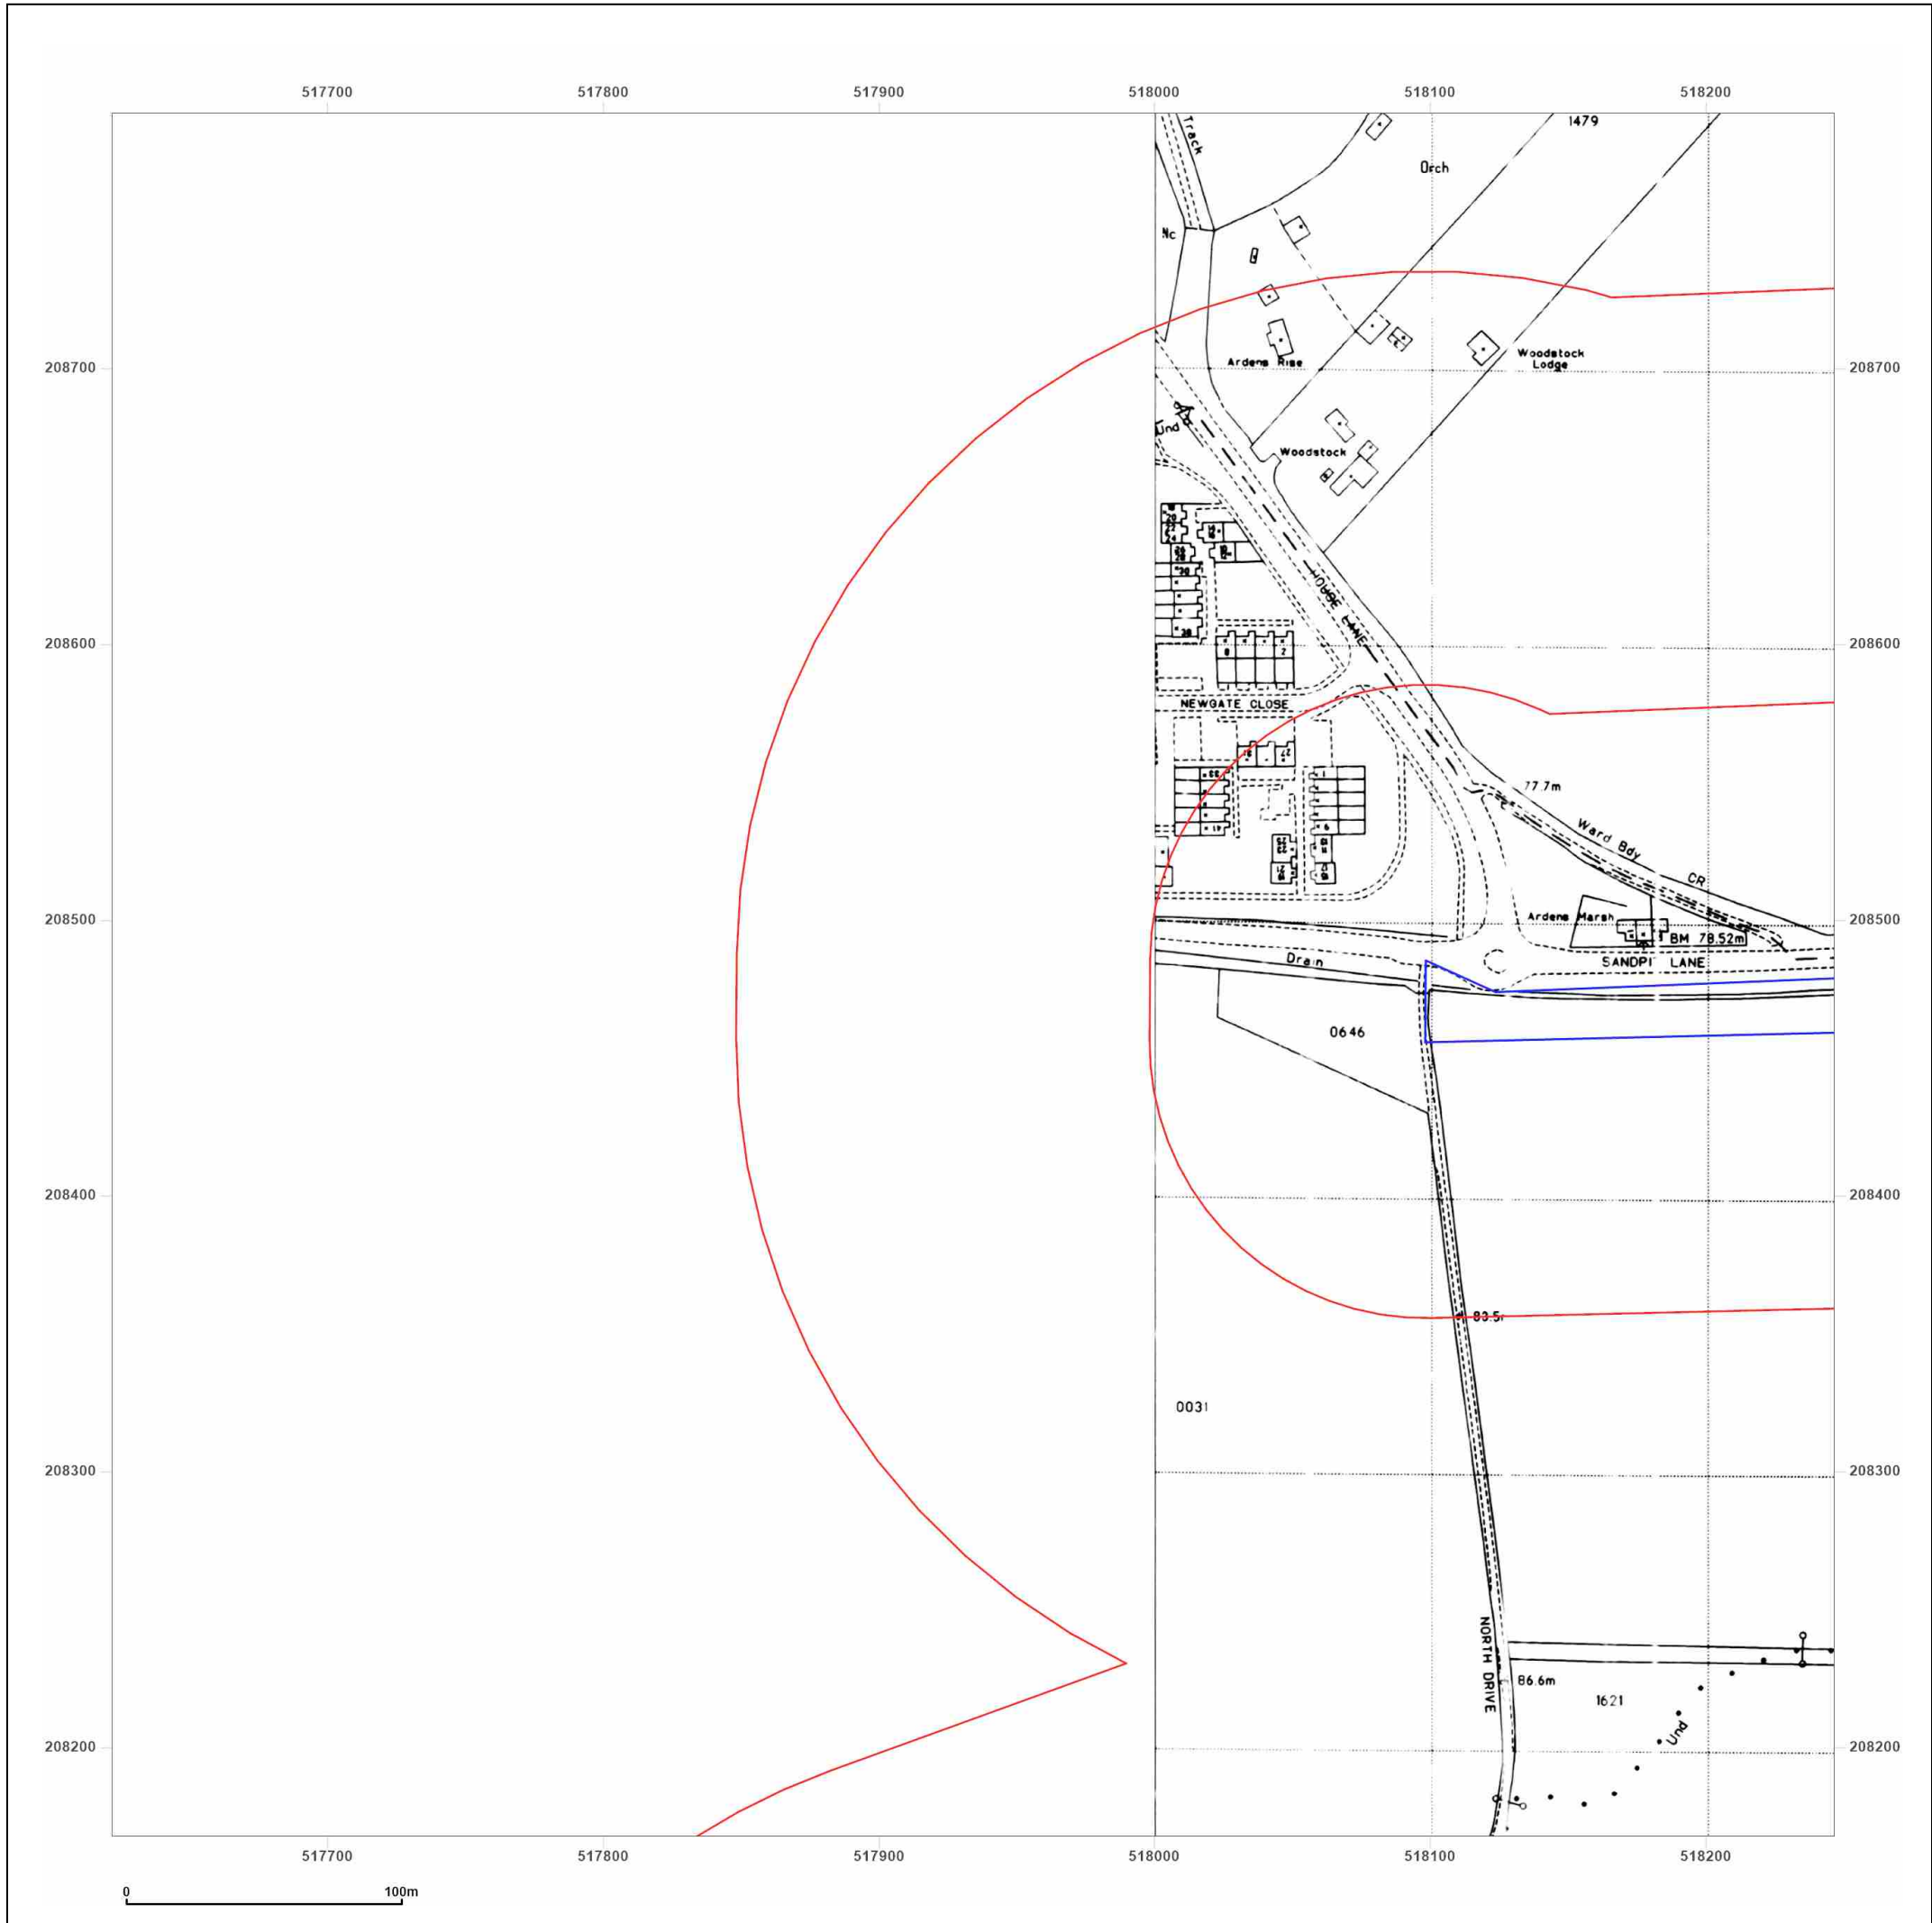

Site Details:
OAKLANDS COLLEGE,
OAKLANDS COLLEGE
SMALLFORD CAMPUS,
HATFIELD ROAD, ST ALBANS,
HERTFORDSHIRE, AL4 0JA

Client Ref: P02166595
Report Ref: GS-RHT-UJD-S5R-5WT_LS_1_3
Grid Ref: 517934, 208480

Map Name: National Grid
Map date: 1993
Scale: 1:2,500
Printed at: 1:2,500

Surveyed N/A
Revised N/A
Edition N/A
Copyright 1993
Levelled N/A

Powered by Produced by
Groundsure Insights
T: 08444 159000
E: info@groundsure.com
W: www.groundsure.com

© Crown copyright and database rights 2024 Ordnance Survey 100035207

Production date: 24 September 2025

Map legend available at:
www.groundsure.com/sites/default/files/groundsure_legend.pdf