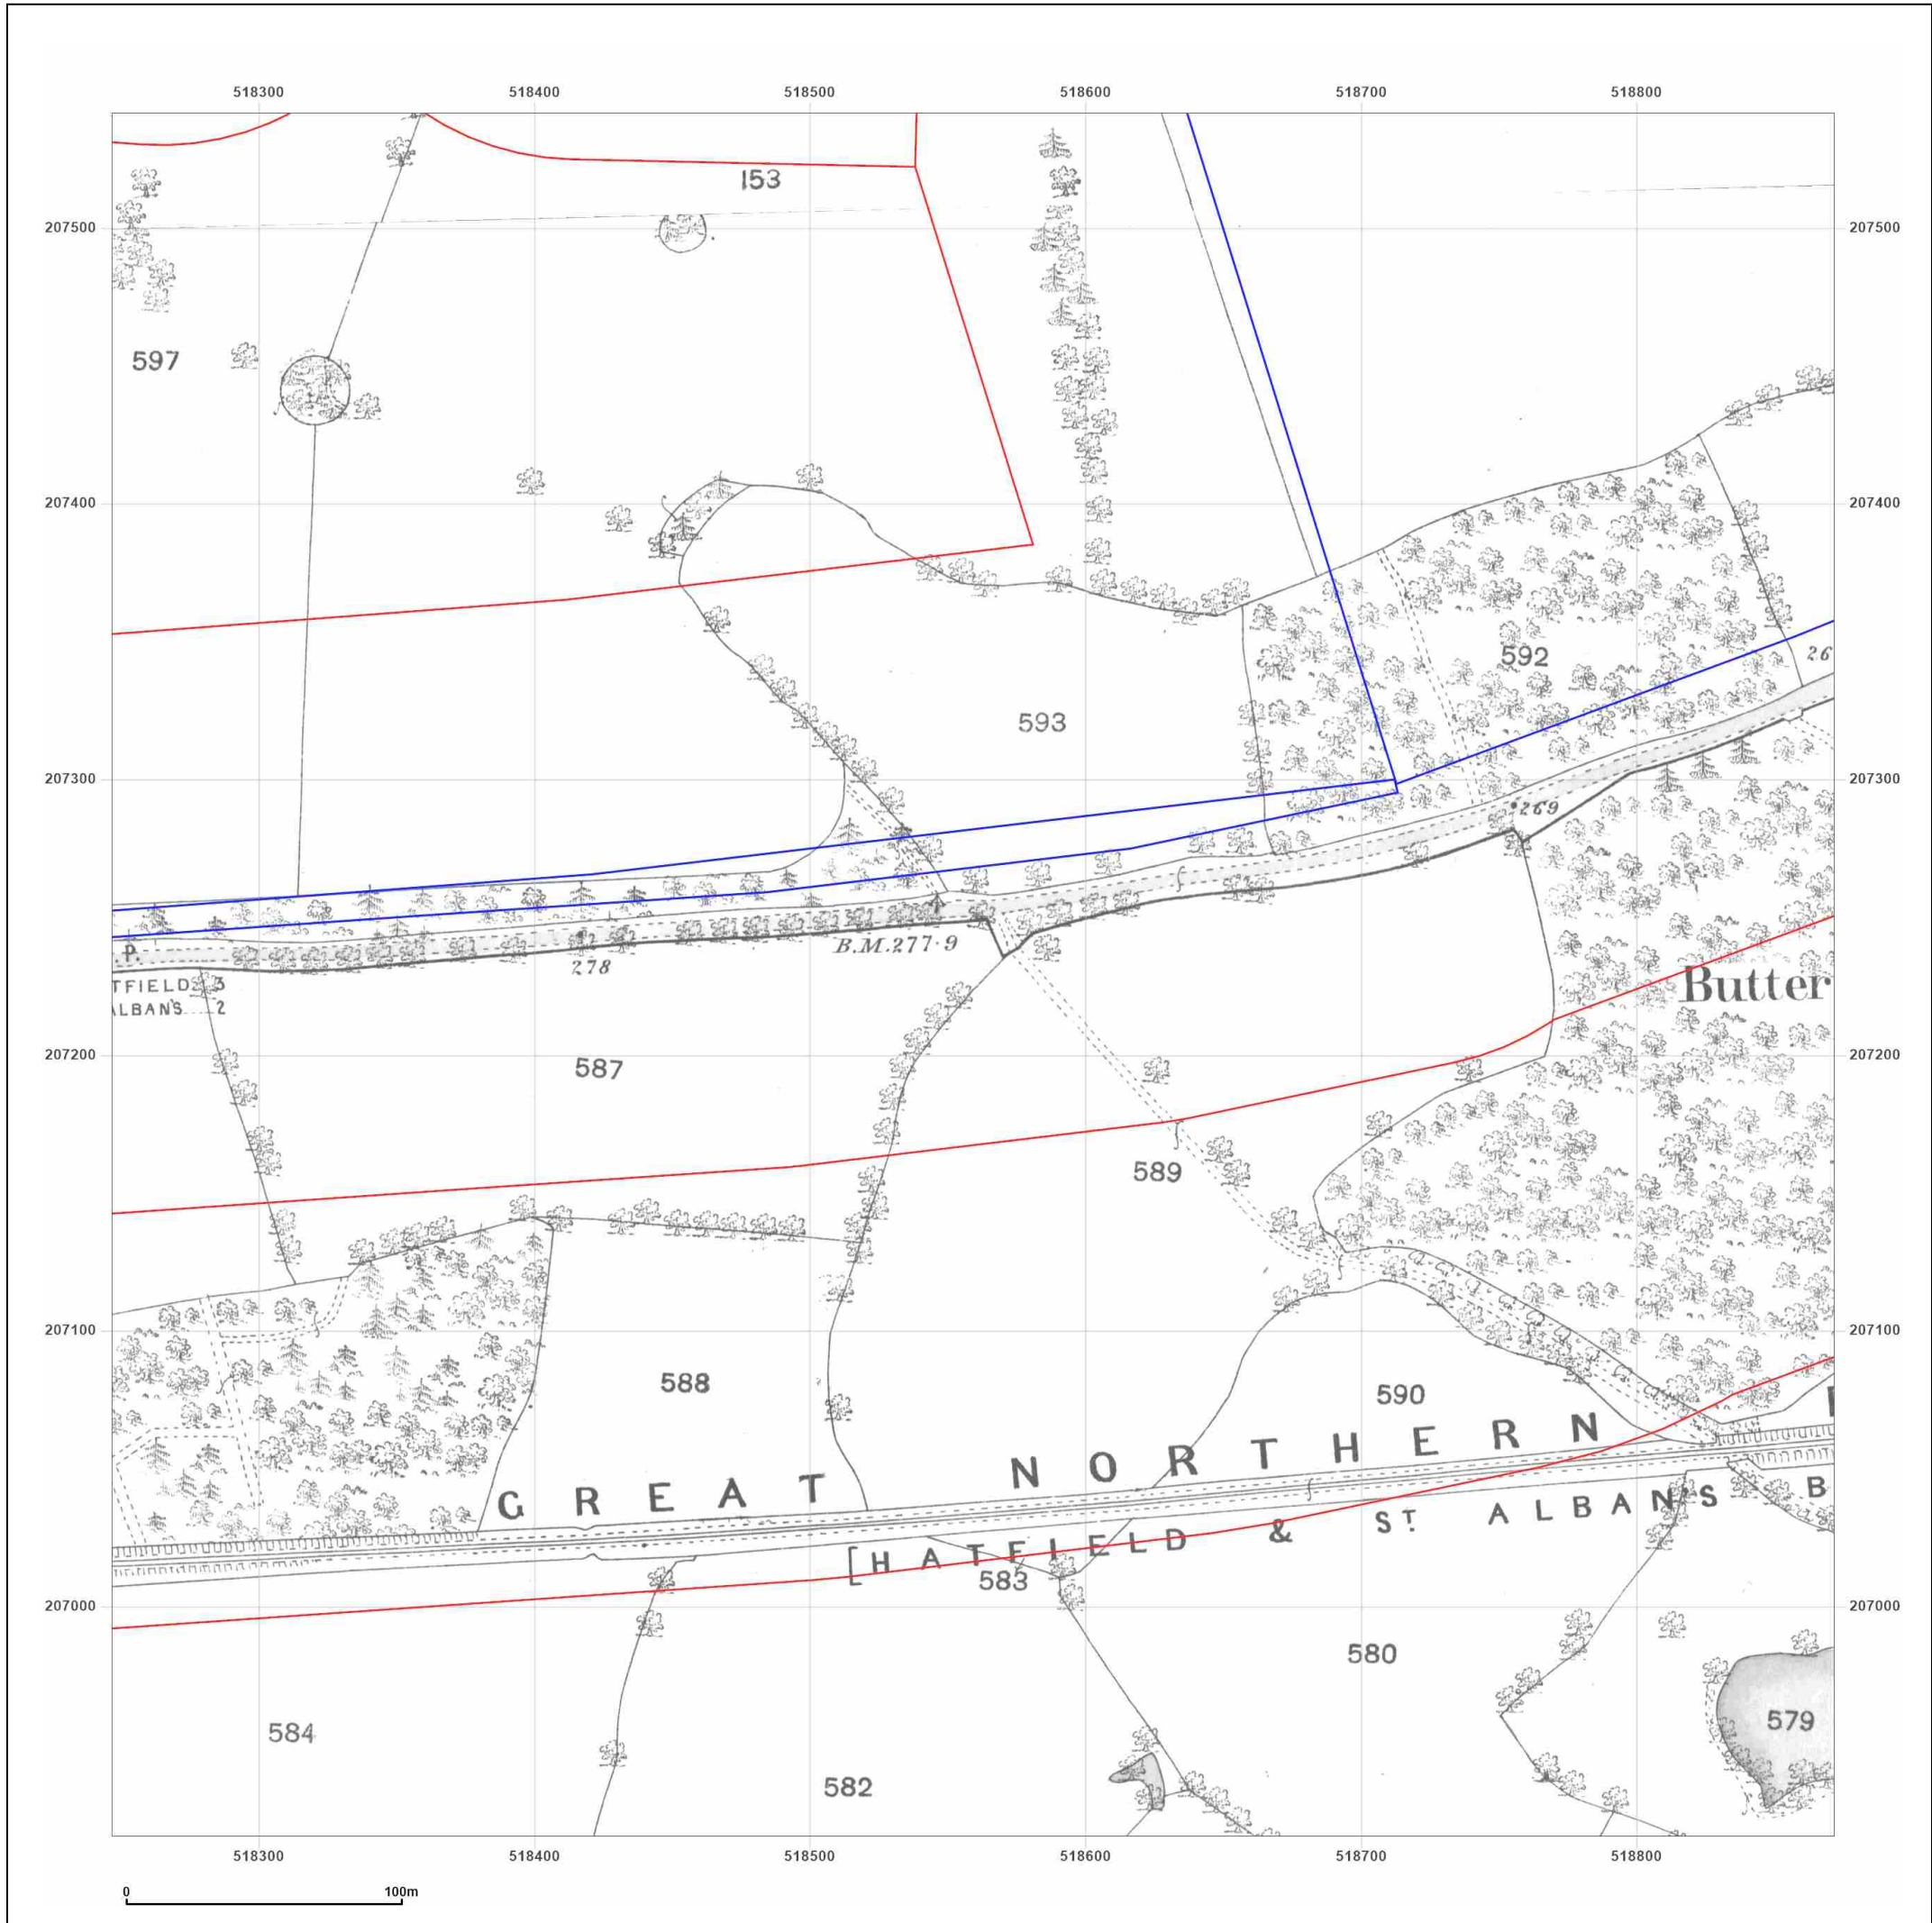

Site Details:

OAKLANDS COLLEGE,
OAKLANDS COLLEGE
SMALLFORD CAMPUS,
HATFIELD ROAD, ST ALBANS,
HERTFORDSHIRE, AL4 0JA

Client Ref: P02166595
Report Ref: GS-RHT-UJD-S5R-5WT_LS_2_1
Grid Ref: 518559, 207229

Map Name: County Series

Map date: 1879

Scale: 1:2,500

Printed at: 1:2,500

Surveyed 1879
Revised 1879
Edition N/A
Copyright N/A
Levelled N/A

Surveyed 1879
Revised 1879
Edition N/A
Copyright N/A
Levelled N/A

Produced by
Groundsure Insights
T: 08444 159000
E: info@groundsure.com
W: www.groundsure.com

© Crown copyright and database rights 2024 Ordnance Survey 100035207

Production date: 24 September 2025

Map legend available at:
www.groundsure.com/sites/default/files/groundsure_legend.pdf