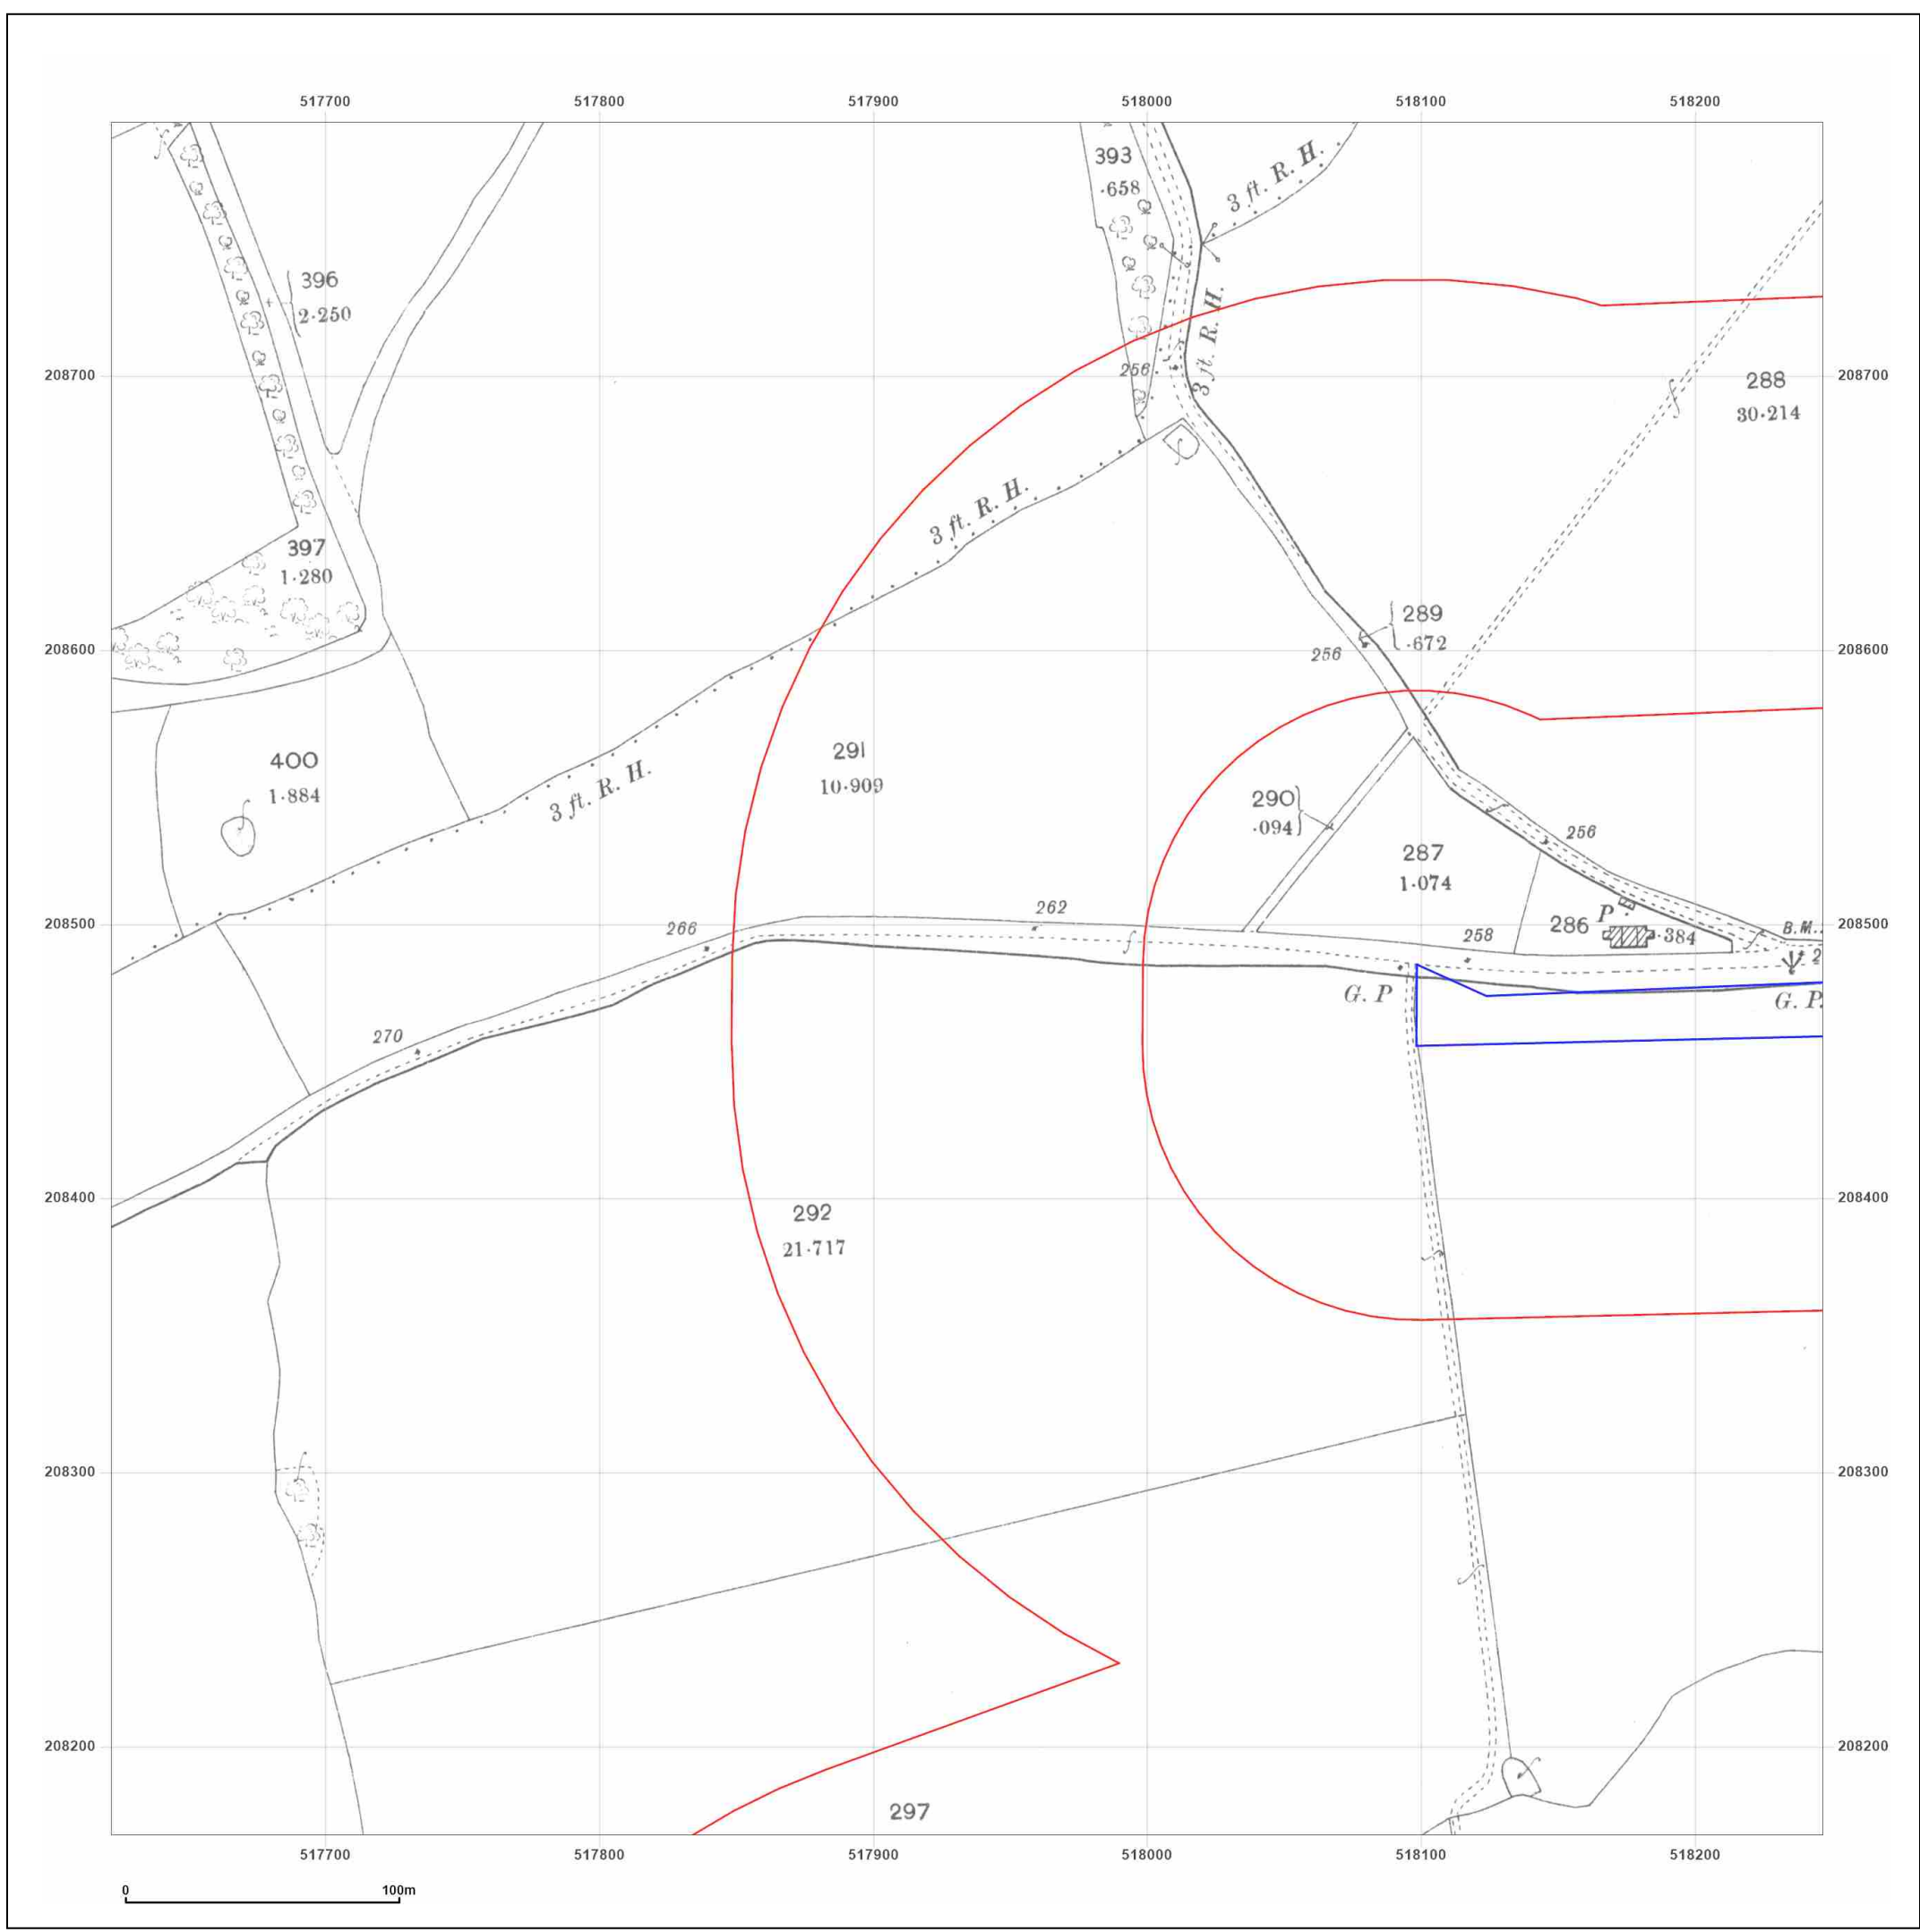

Site Details:
OAKLANDS COLLEGE,
OAKLANDS COLLEGE
SMALLFORD CAMPUS,
HATFIELD ROAD, ST ALBANS,
HERTFORDSHIRE, AL4 0JA

Client Ref: P02166595
Report Ref: GS-RHT-UJD-S5R-5WT_LS_1_3
Grid Ref: 517934, 208480

Map Name: County Series
Map date: 1898
Scale: 1:2,500
Printed at: 1:2,500

Surveyed 1898
Revised 1898
Edition N/A
Copyright N/A
Levelled N/A

Powered by Produced by
Groundsure Insights
T: 08444 159000
E: info@groundsure.com
W: www.groundsure.com

© Crown copyright and database rights 2024 Ordnance Survey 100035207

Production date: 24 September 2025

Map legend available at:
www.groundsure.com/sites/default/files/groundsure_legend.pdf