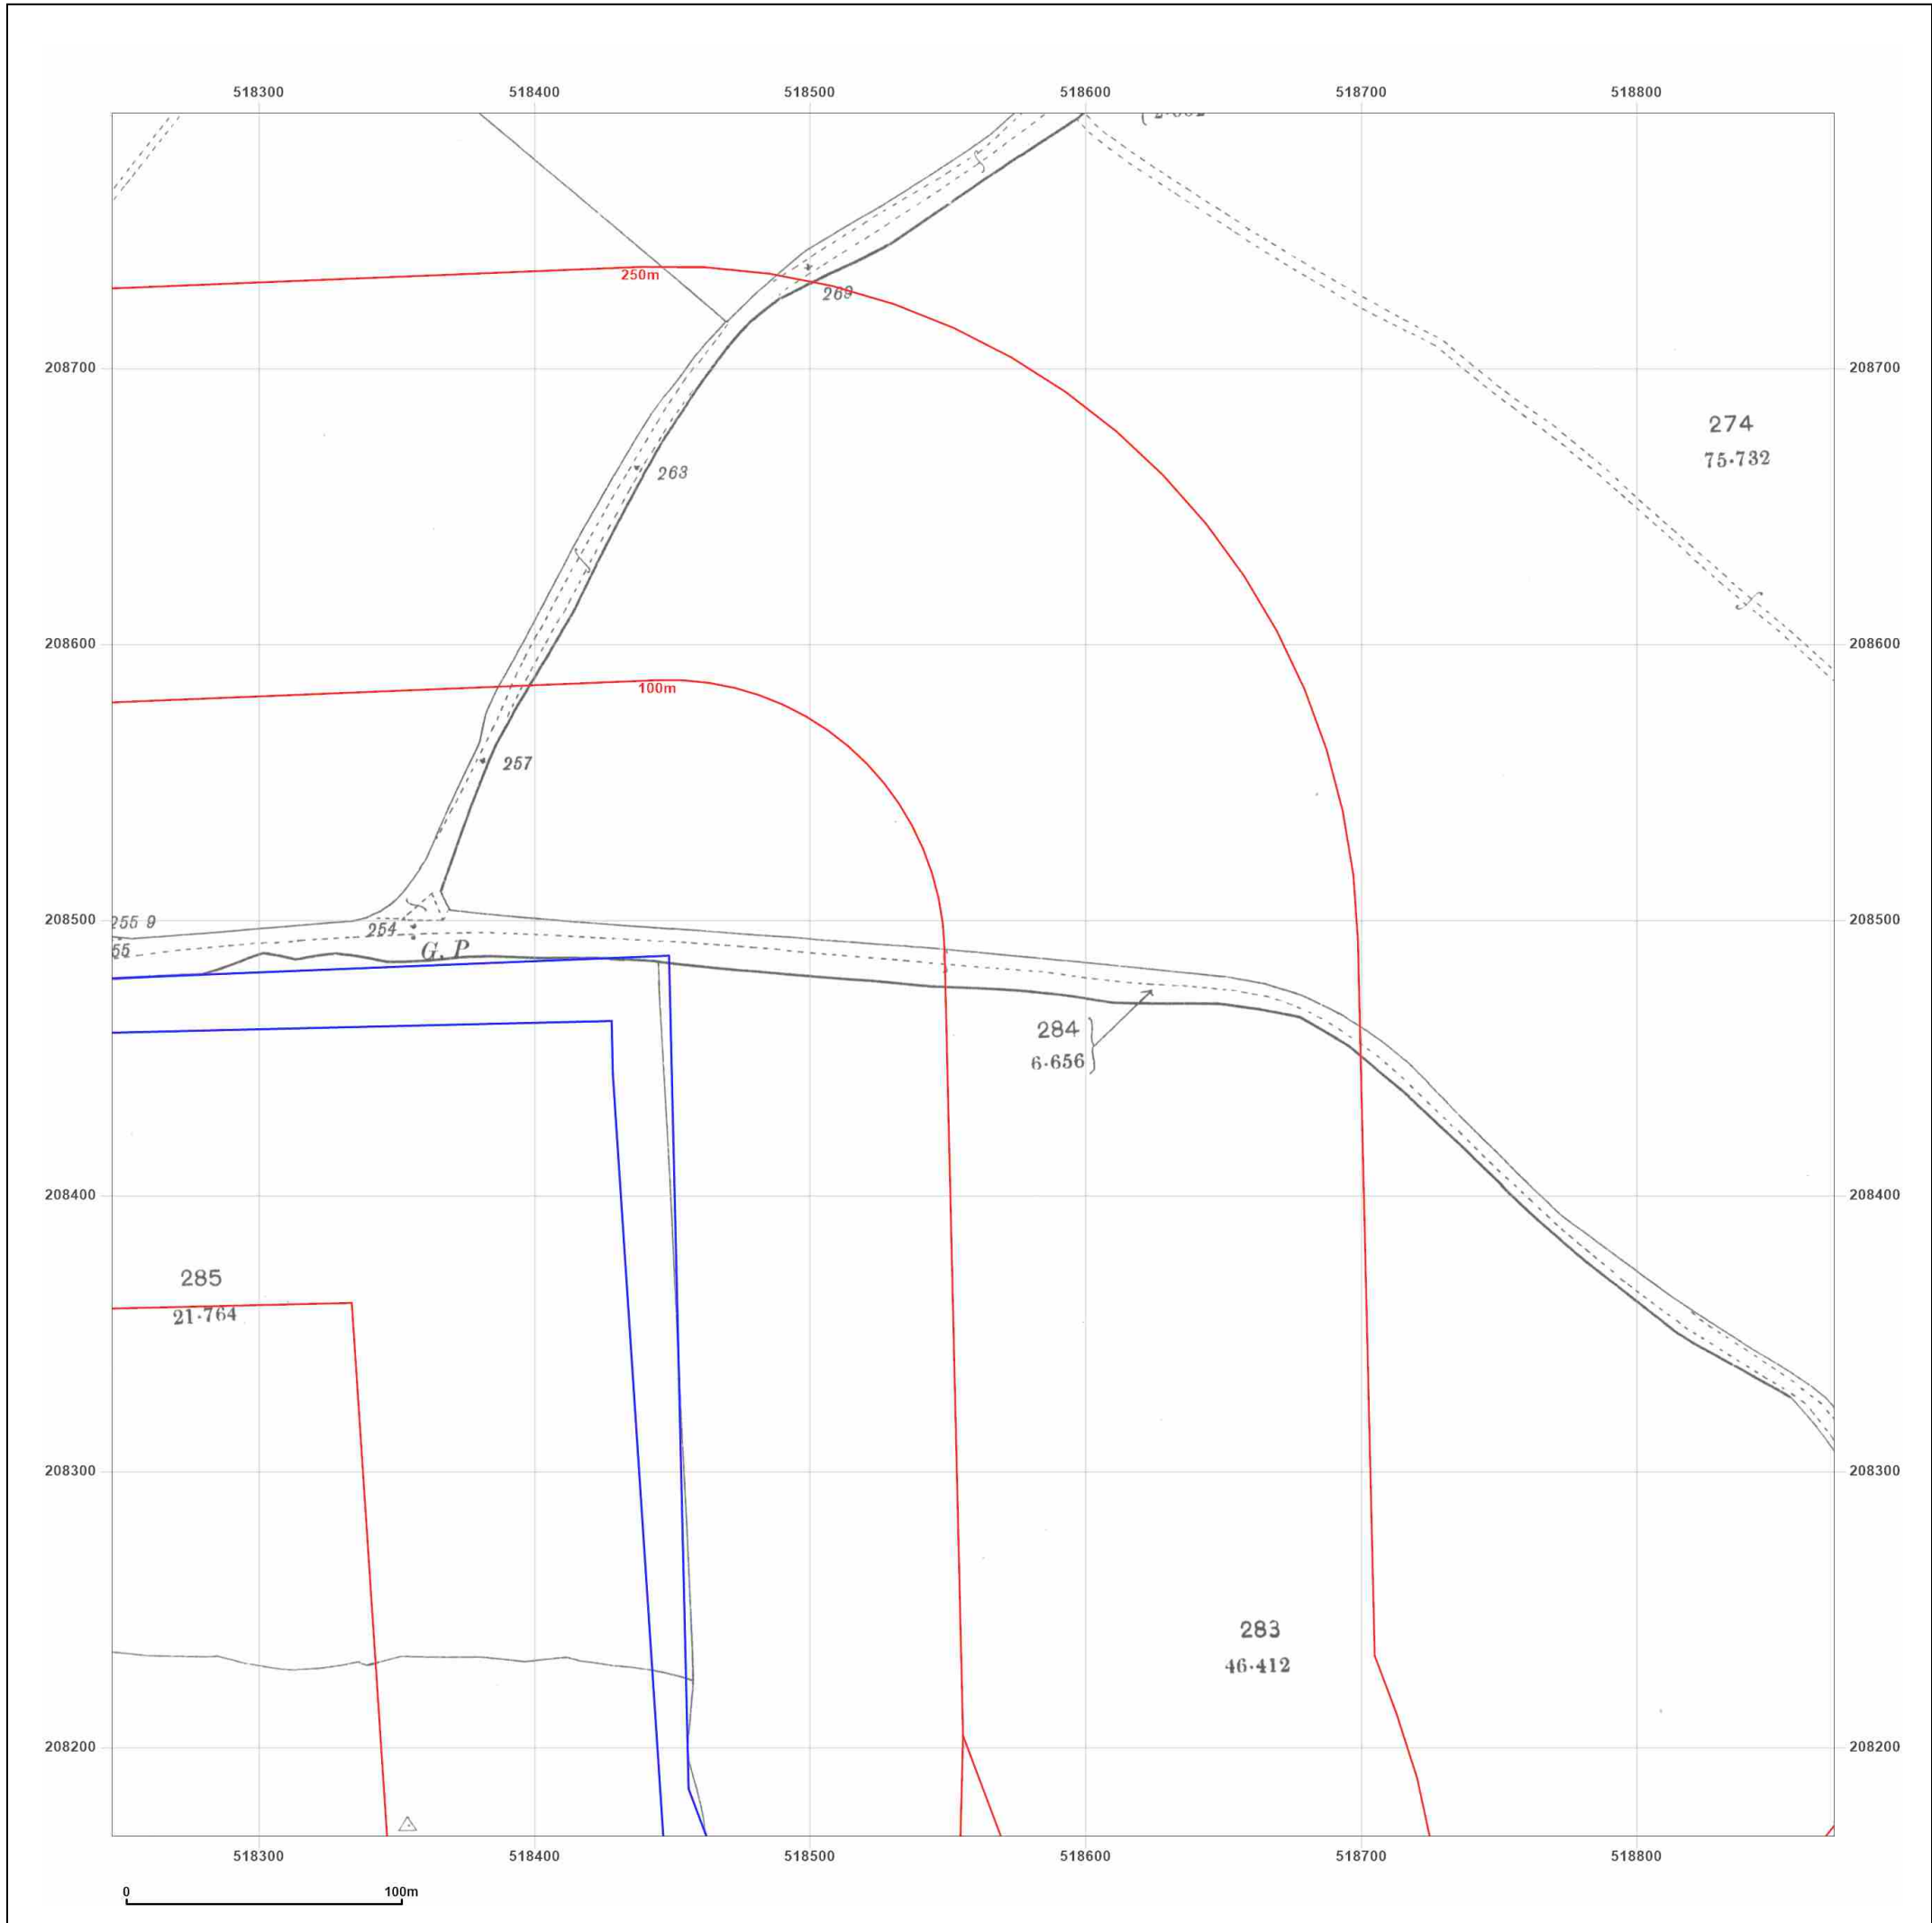

Site Details:

OAKLANDS COLLEGE,
OAKLANDS COLLEGE
SMALLFORD CAMPUS,
HATFIELD ROAD, ST ALBANS,
HERTFORDSHIRE, AL4 0JA

Client Ref: P02166595
Report Ref: GS-RHT-UJD-S5R-5WT_LS_2_3
Grid Ref: 518559, 208480

Map Name: County Series

Map date: 1898

Scale: 1:2,500

Printed at: 1:2,500

Surveyed 1898
Revised 1898
Edition N/A
Copyright N/A
Levelled N/A

Produced by
Groundsure Insights
T: 08444 159000
E: info@groundsure.com
W: www.groundsure.com

© Crown copyright and database rights 2024 Ordnance Survey 100035207

Production date: 24 September 2025

Map legend available at:
www.groundsure.com/sites/default/files/groundsure_legend.pdf