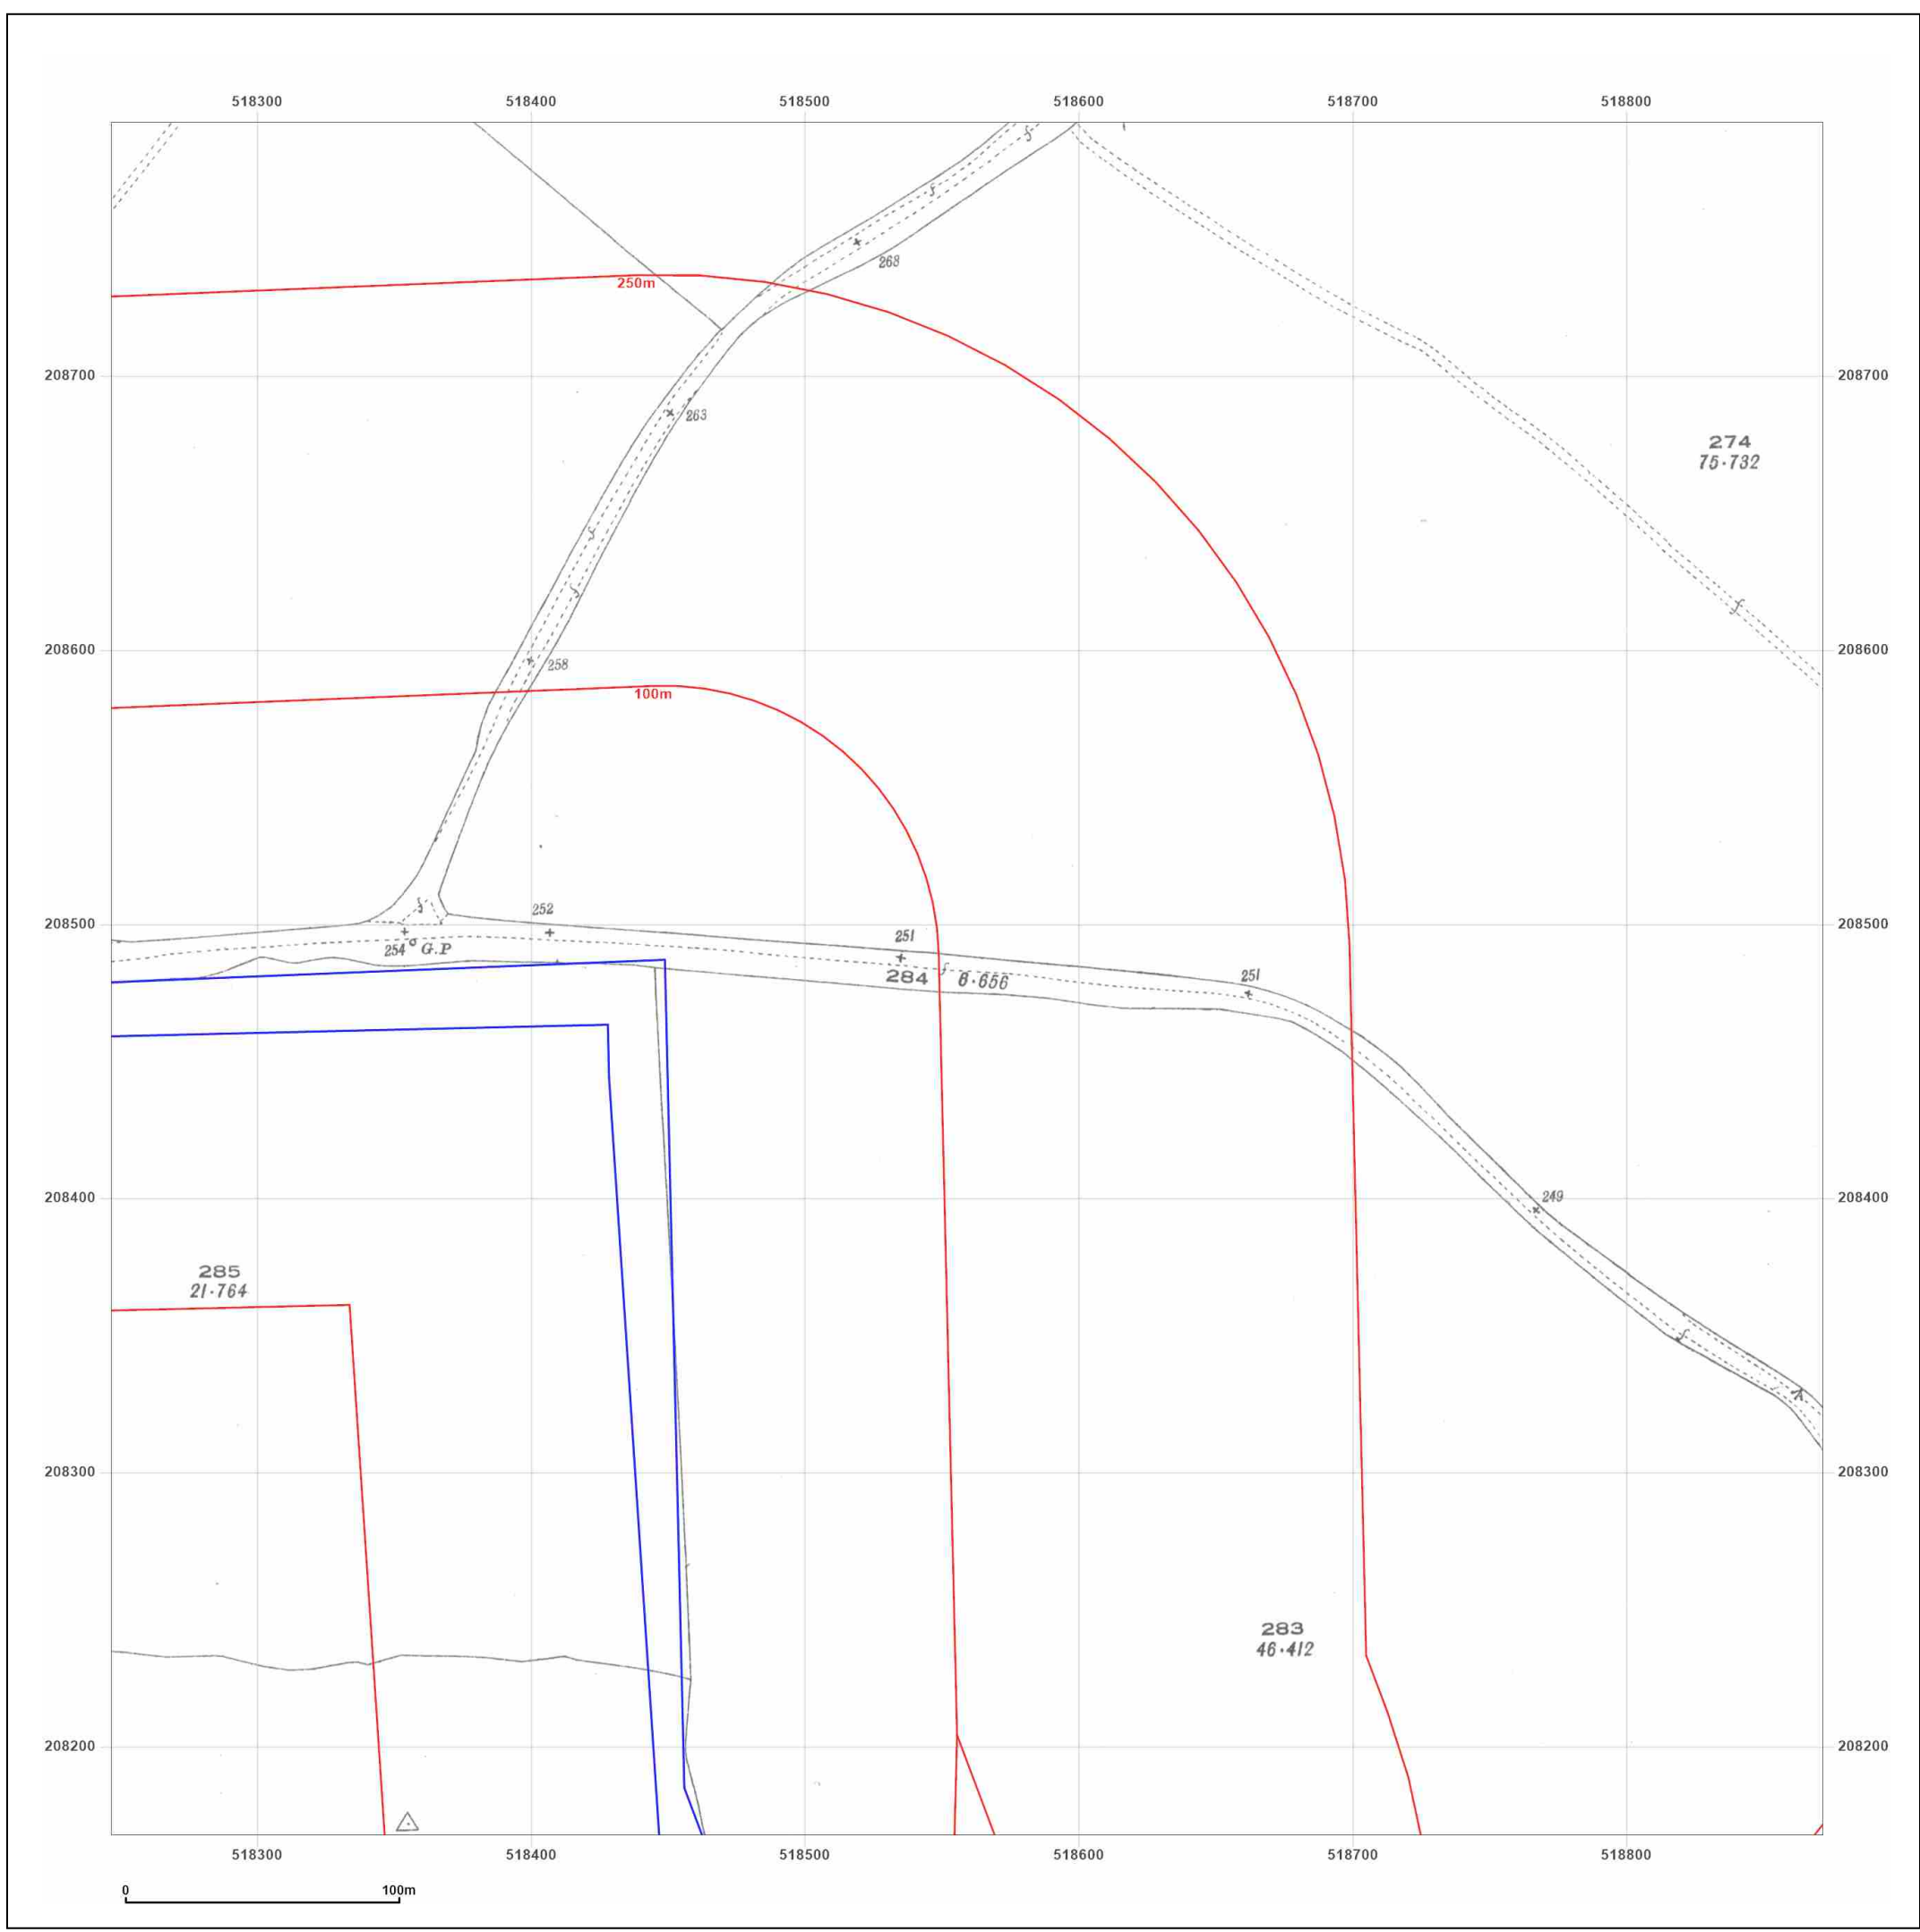

Site Details:

OAKLANDS COLLEGE,
OAKLANDS COLLEGE
SMALLFORD CAMPUS,
HATFIELD ROAD, ST ALBANS,
HERTFORDSHIRE, AL4 0JA

Client Ref: P02166595
Report Ref: GS-RHT-UJD-S5R-5WT_LS_2_3
Grid Ref: 518559, 208480

Map Name: County Series

Map date: 1924

Scale: 1:2,500

Printed at: 1:2,500

Surveyed 1924
Revised 1924
Edition N/A
Copyright N/A
Levelled N/A

Produced by
Groundsure Insights
T: 08444 159000
E: info@groundsure.com
W: www.groundsure.com

© Crown copyright and database rights 2024 Ordnance Survey 100035207

Production date: 24 September 2025

Map legend available at:
www.groundsure.com/sites/default/files/groundsure_legend.pdf