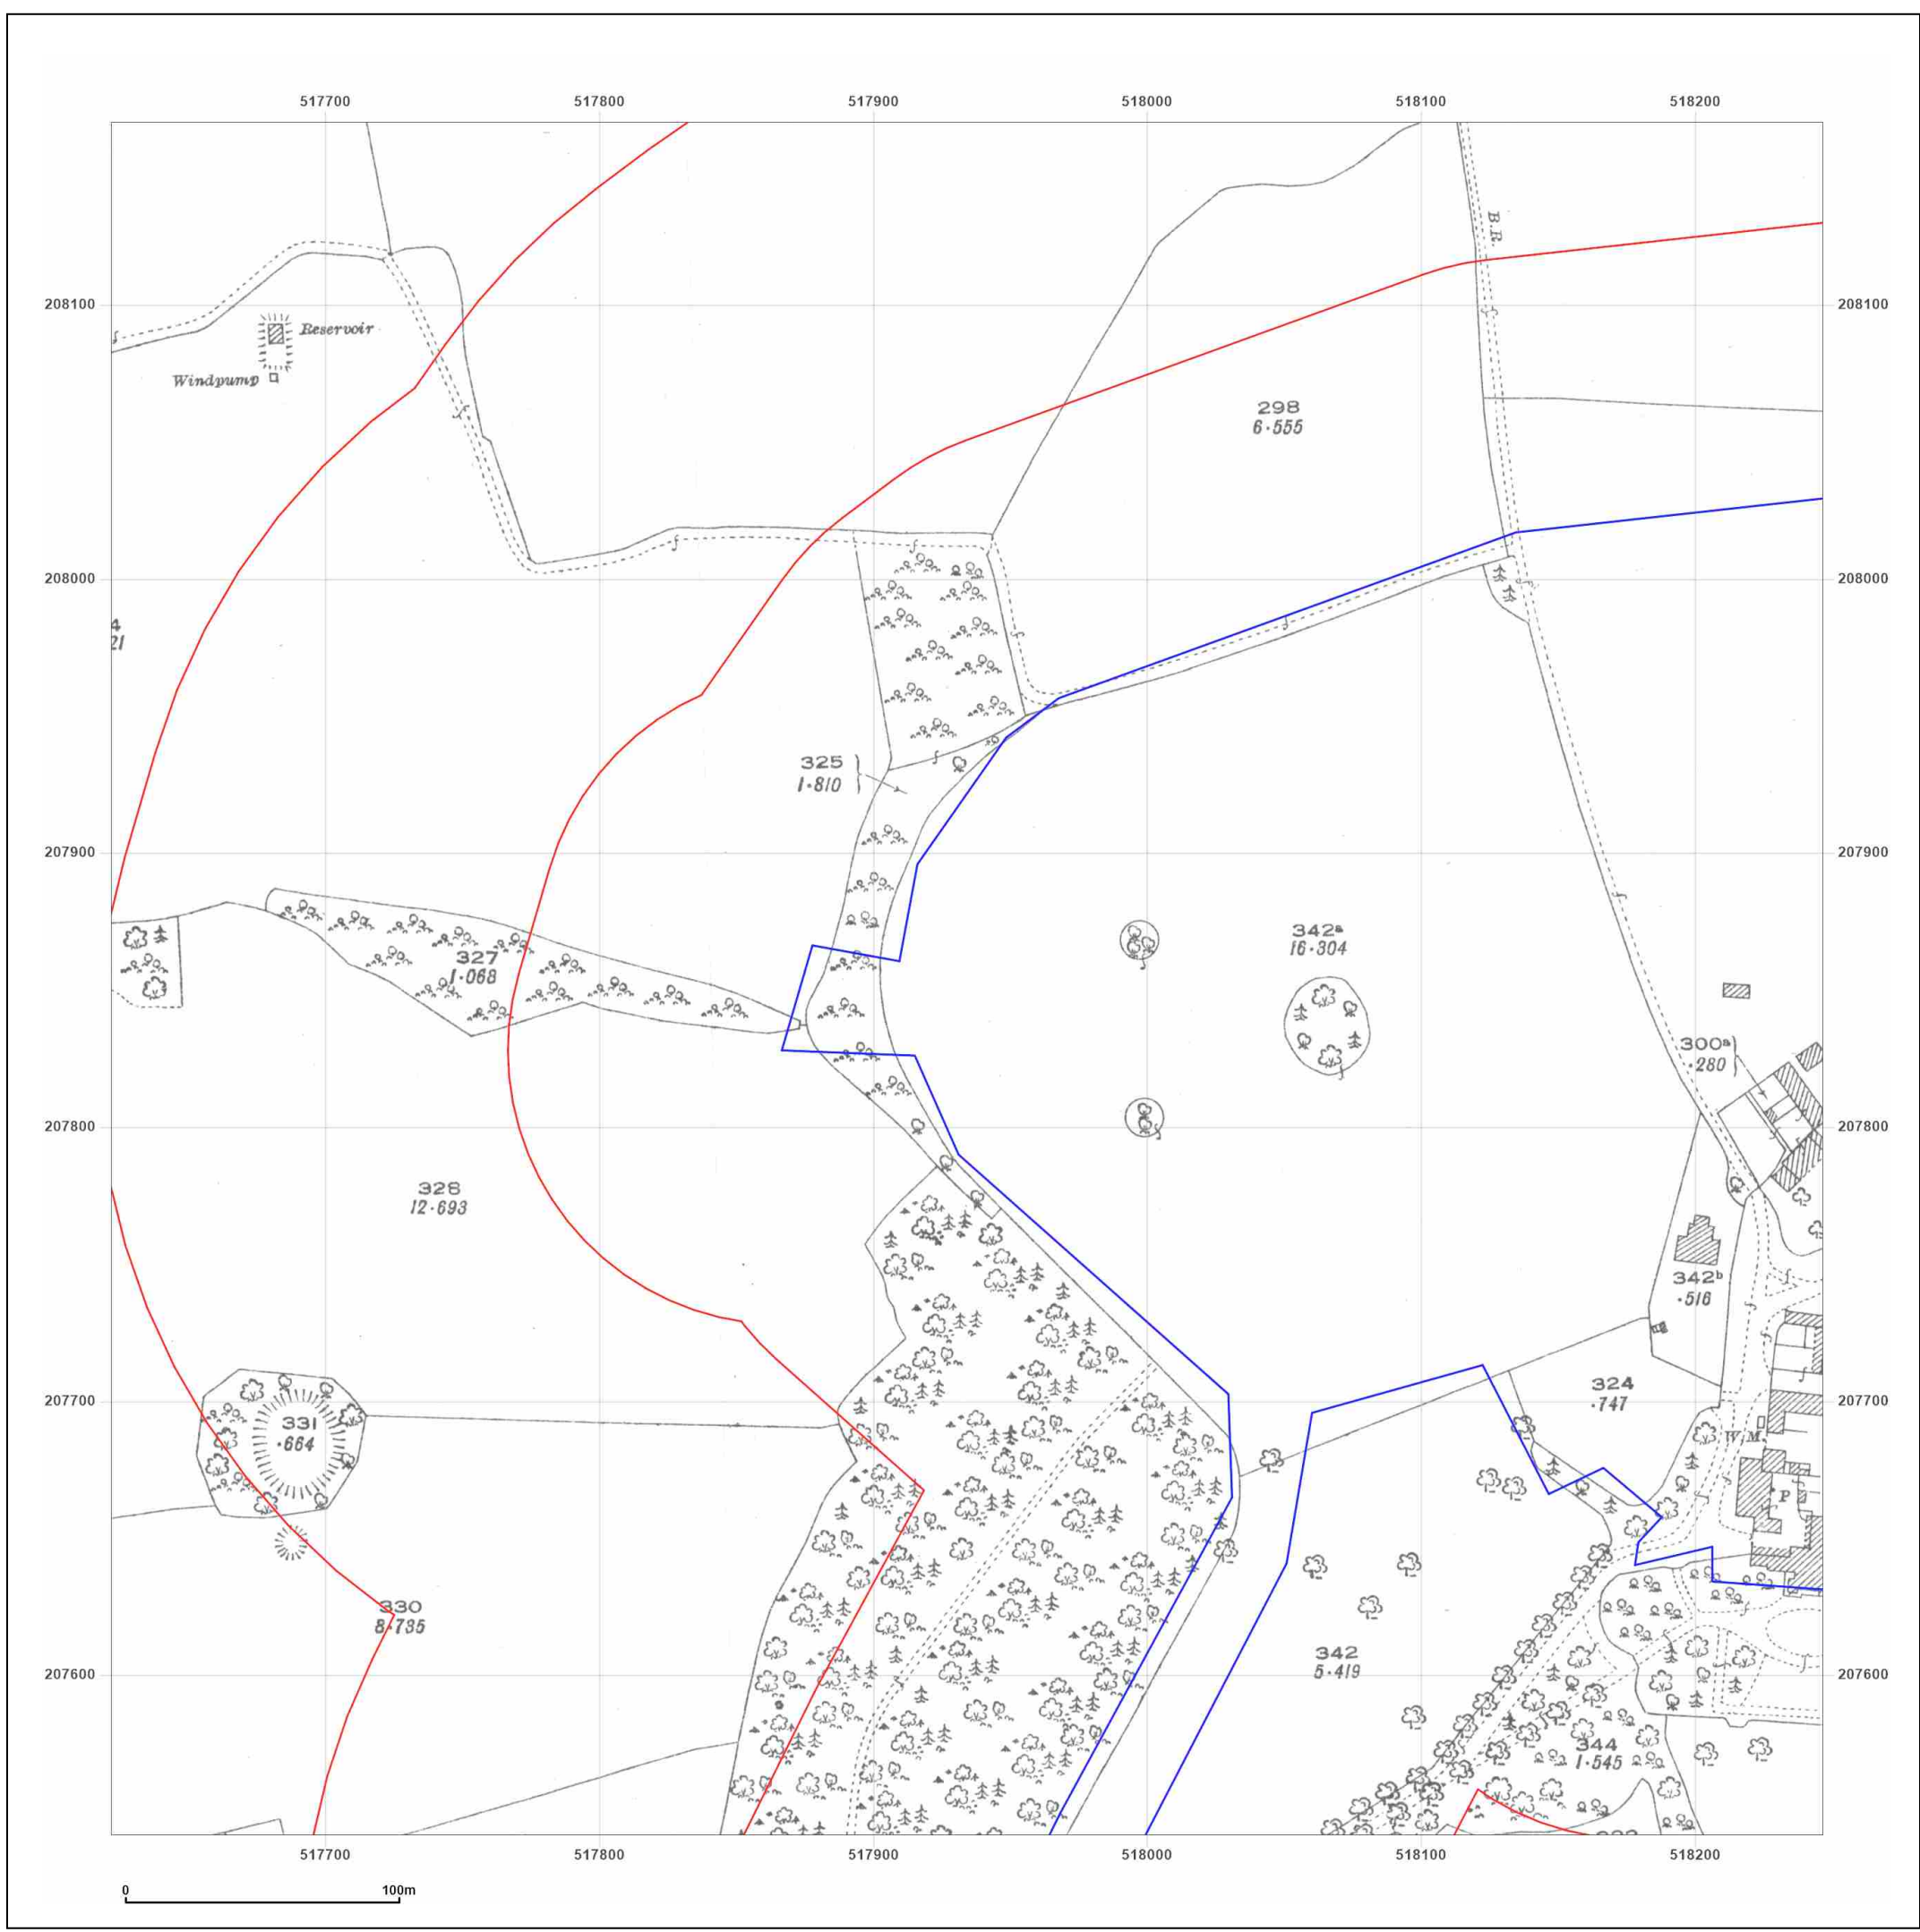

Produced by
Groundsure Insights
T: 08444 159000
E: info@groundsure.com
W: www.groundsure.com

© Crown copyright and database rights 2024 Ordnance Survey 100035207

Production date: 24 September 2025

Map legend available at:
www.groundsure.com/sites/default/files/groundsure_legend.pdf