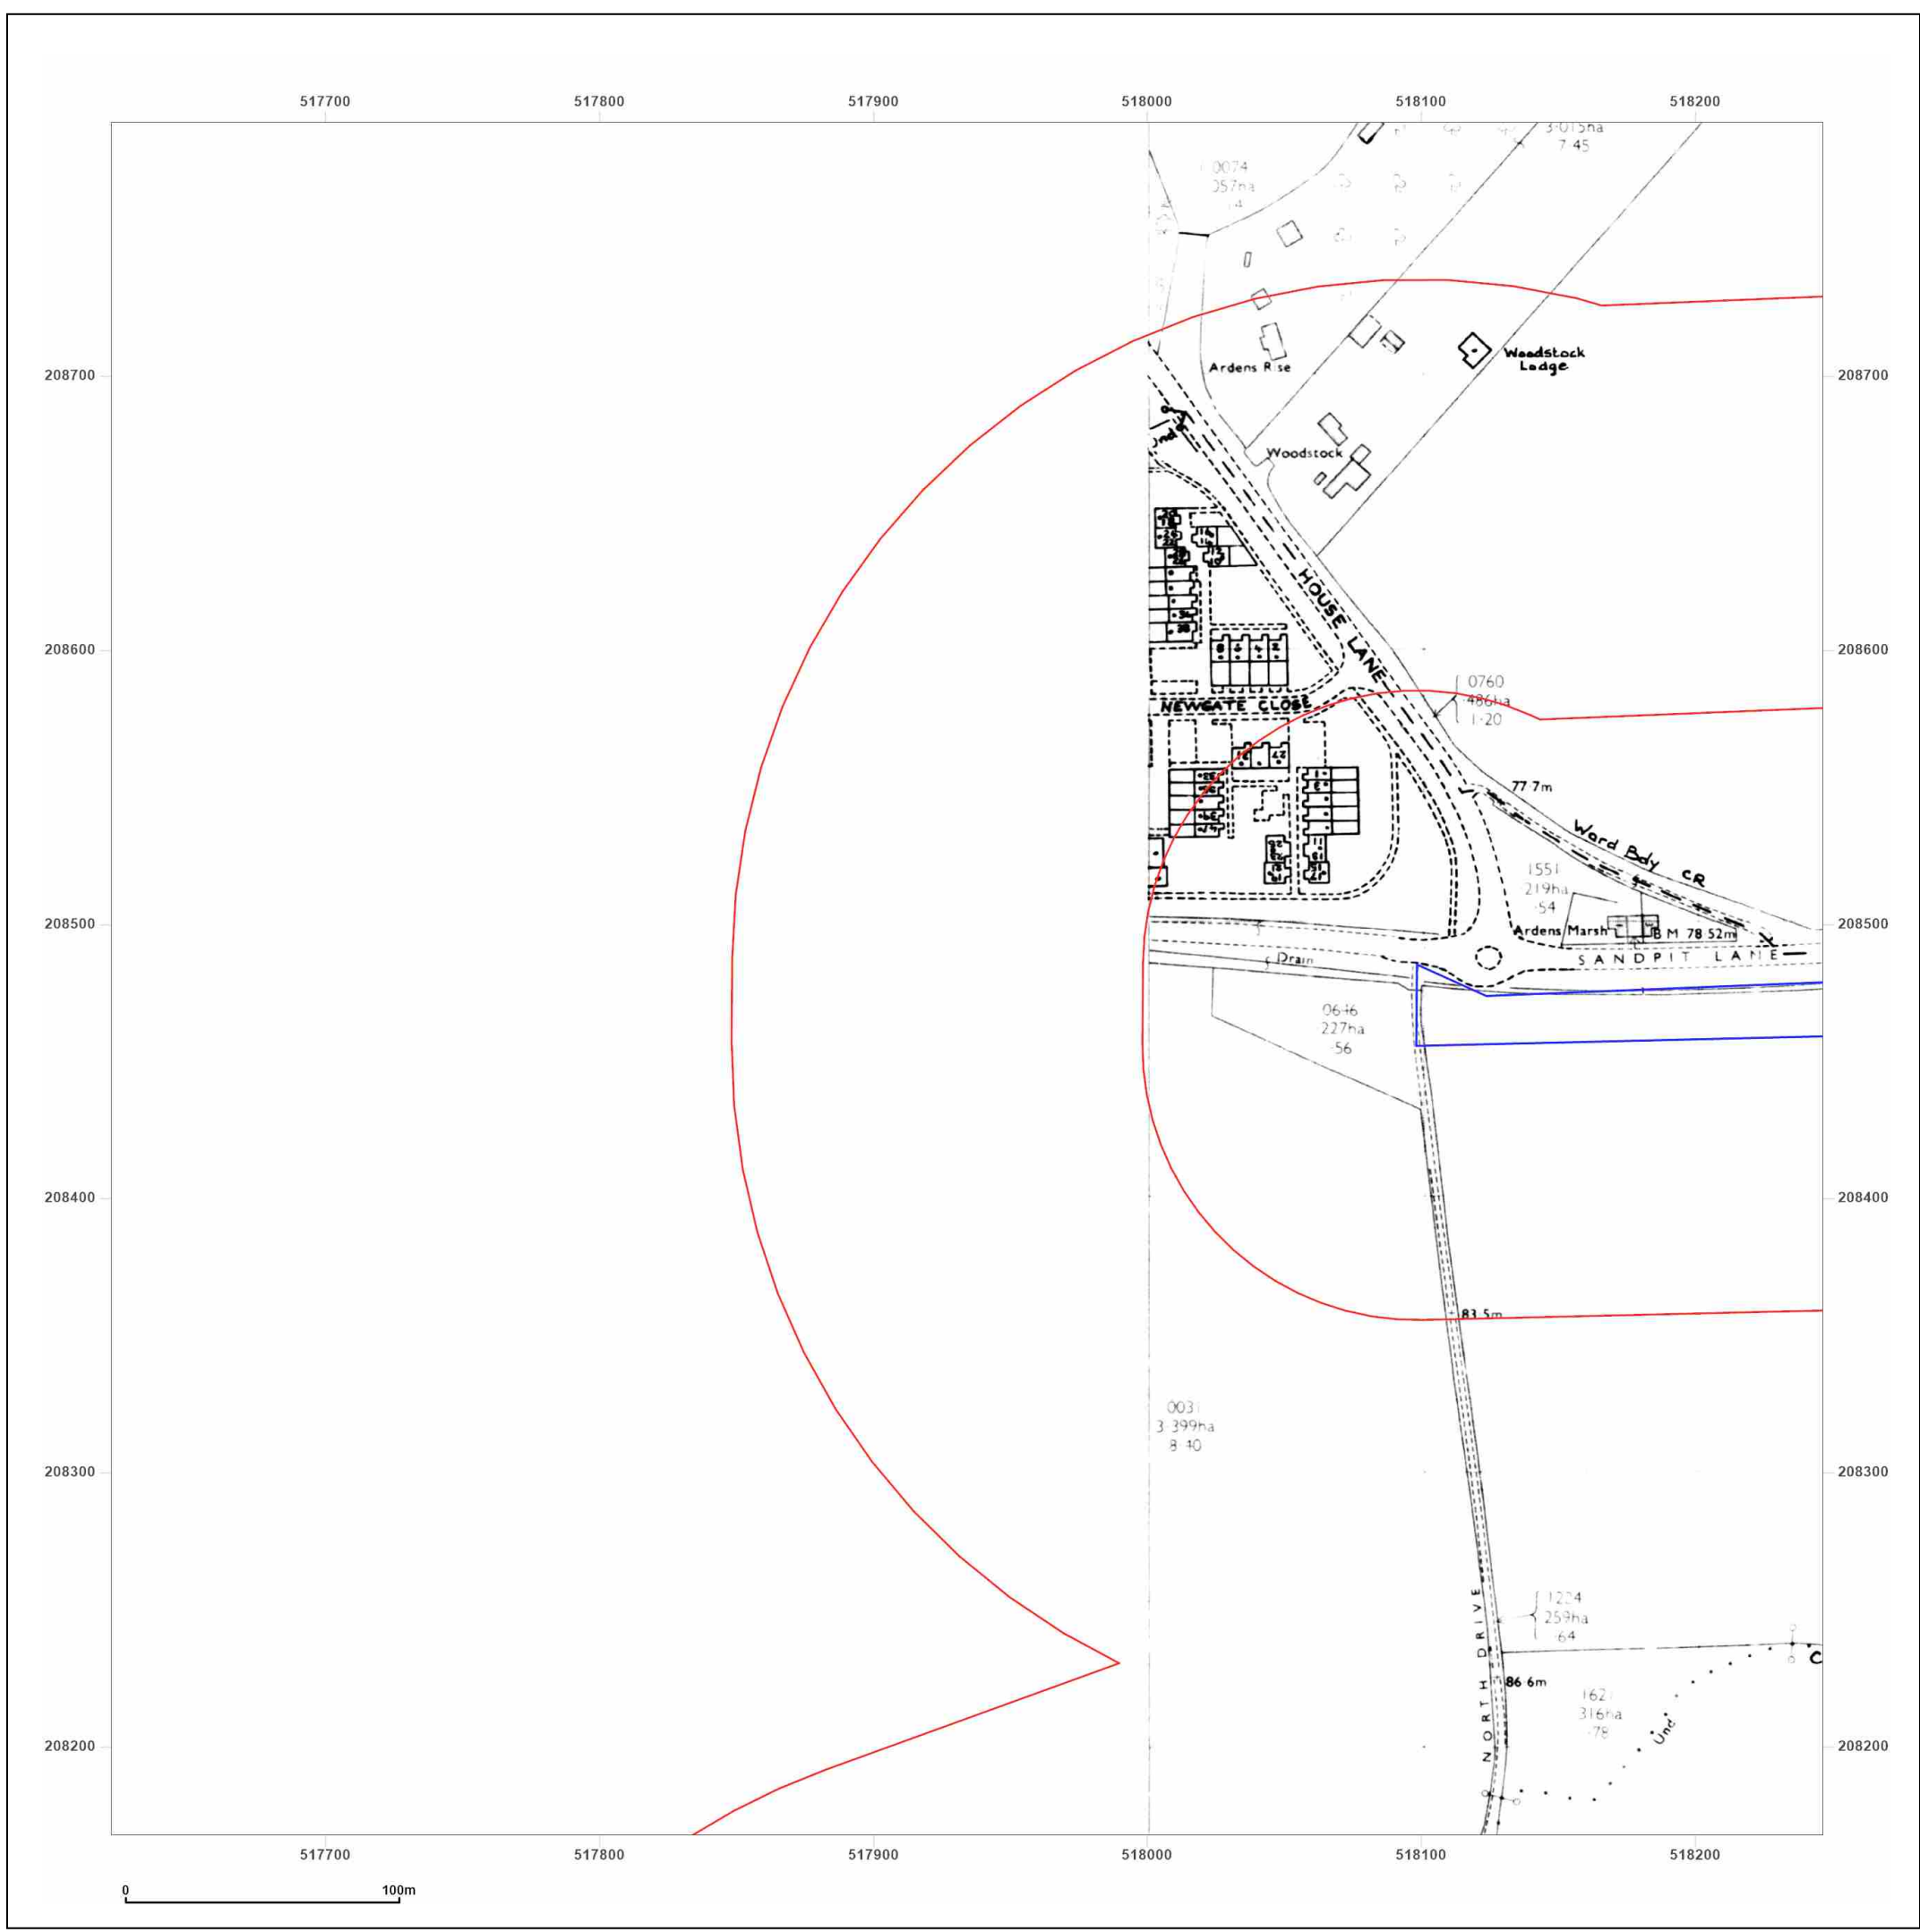

Surveyed N/A
Revised N/A
Edition N/A
Copyright N/A
Levelled N/A

Produced by
Groundsure Insights
T: 08444 159000
E: info@groundsure.com
W: www.groundsure.com

© Crown copyright and database rights 2024 Ordnance Survey 100035207

Production date: 24 September 2025

Map legend available at:
www.groundsure.com/sites/default/files/groundsure_legend.pdf