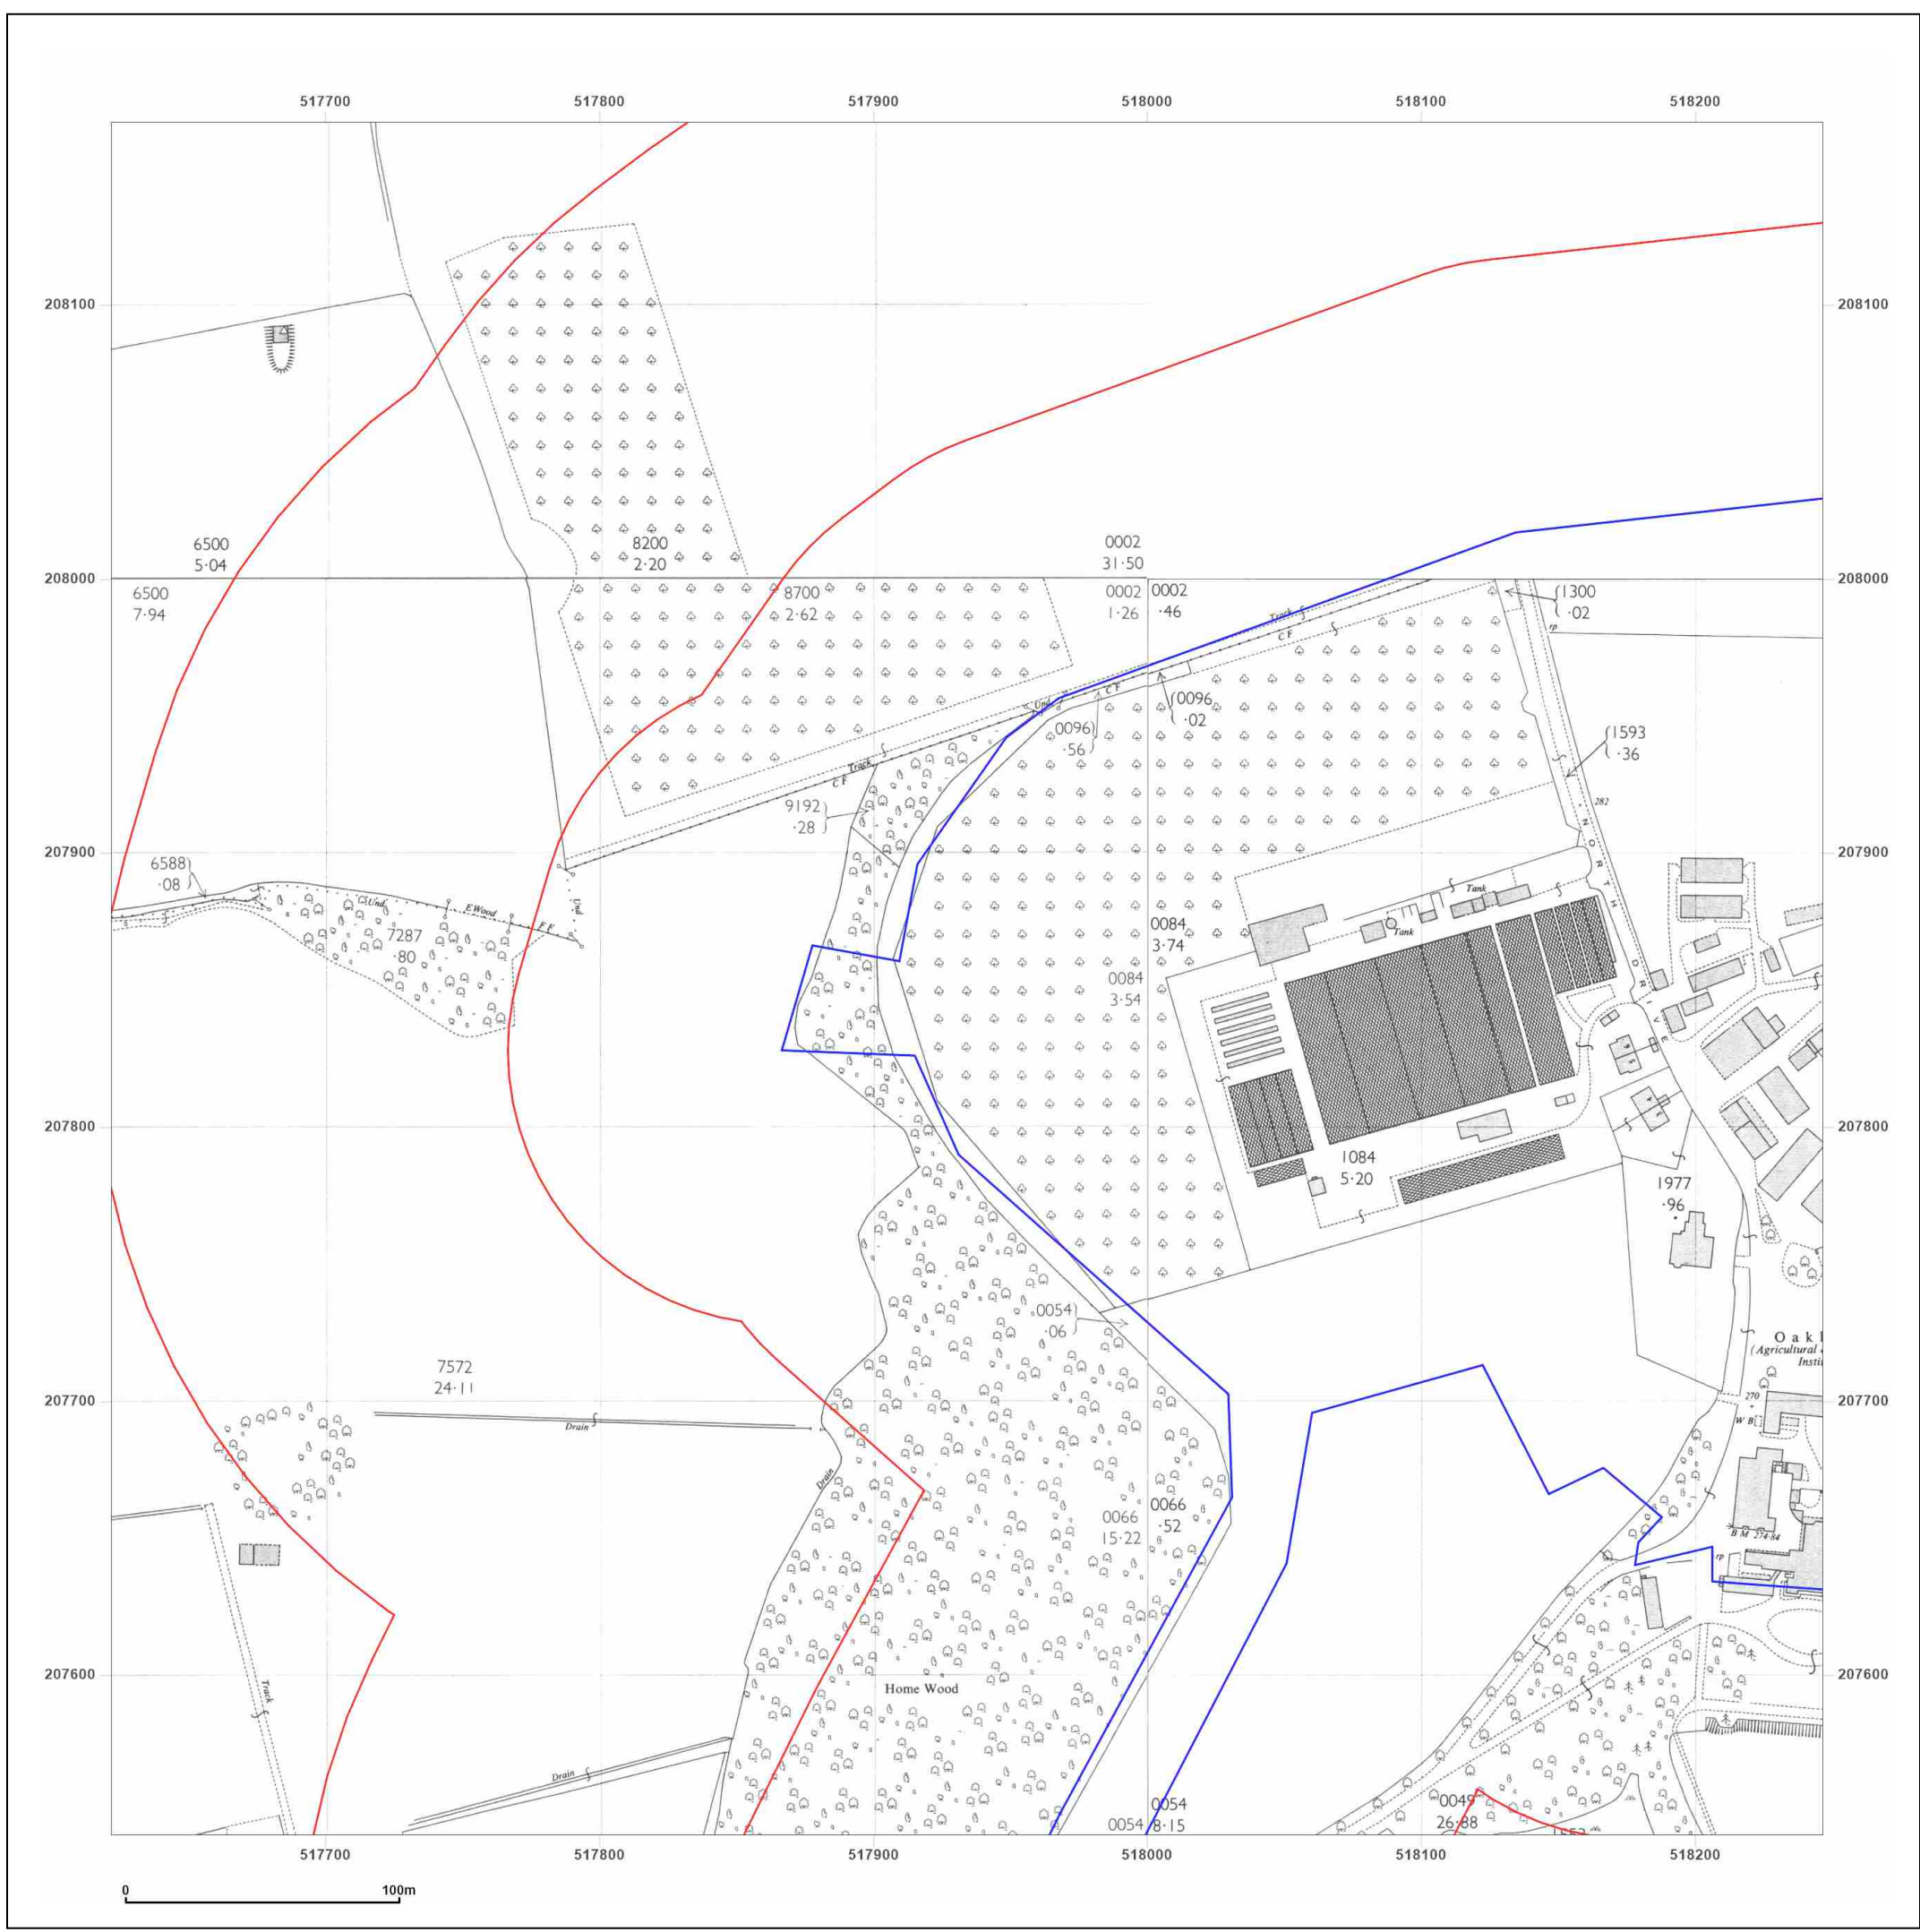

Surveyed 1963
Revised 1963
Edition 1965
Copyright 1965
Levelled 1958

Surveyed 1963
Revised 1963
Edition 1965
Copyright 1965
Levelled 1958

Produced by
Groundsure Insights
T: 08444 159000
E: info@groundsure.com
W: www.groundsure.com

© Crown copyright and database rights 2024 Ordnance Survey 100035207

Production date: 24 September 2025

Map legend available at:
www.groundsure.com/sites/default/files/groundsure_legend.pdf