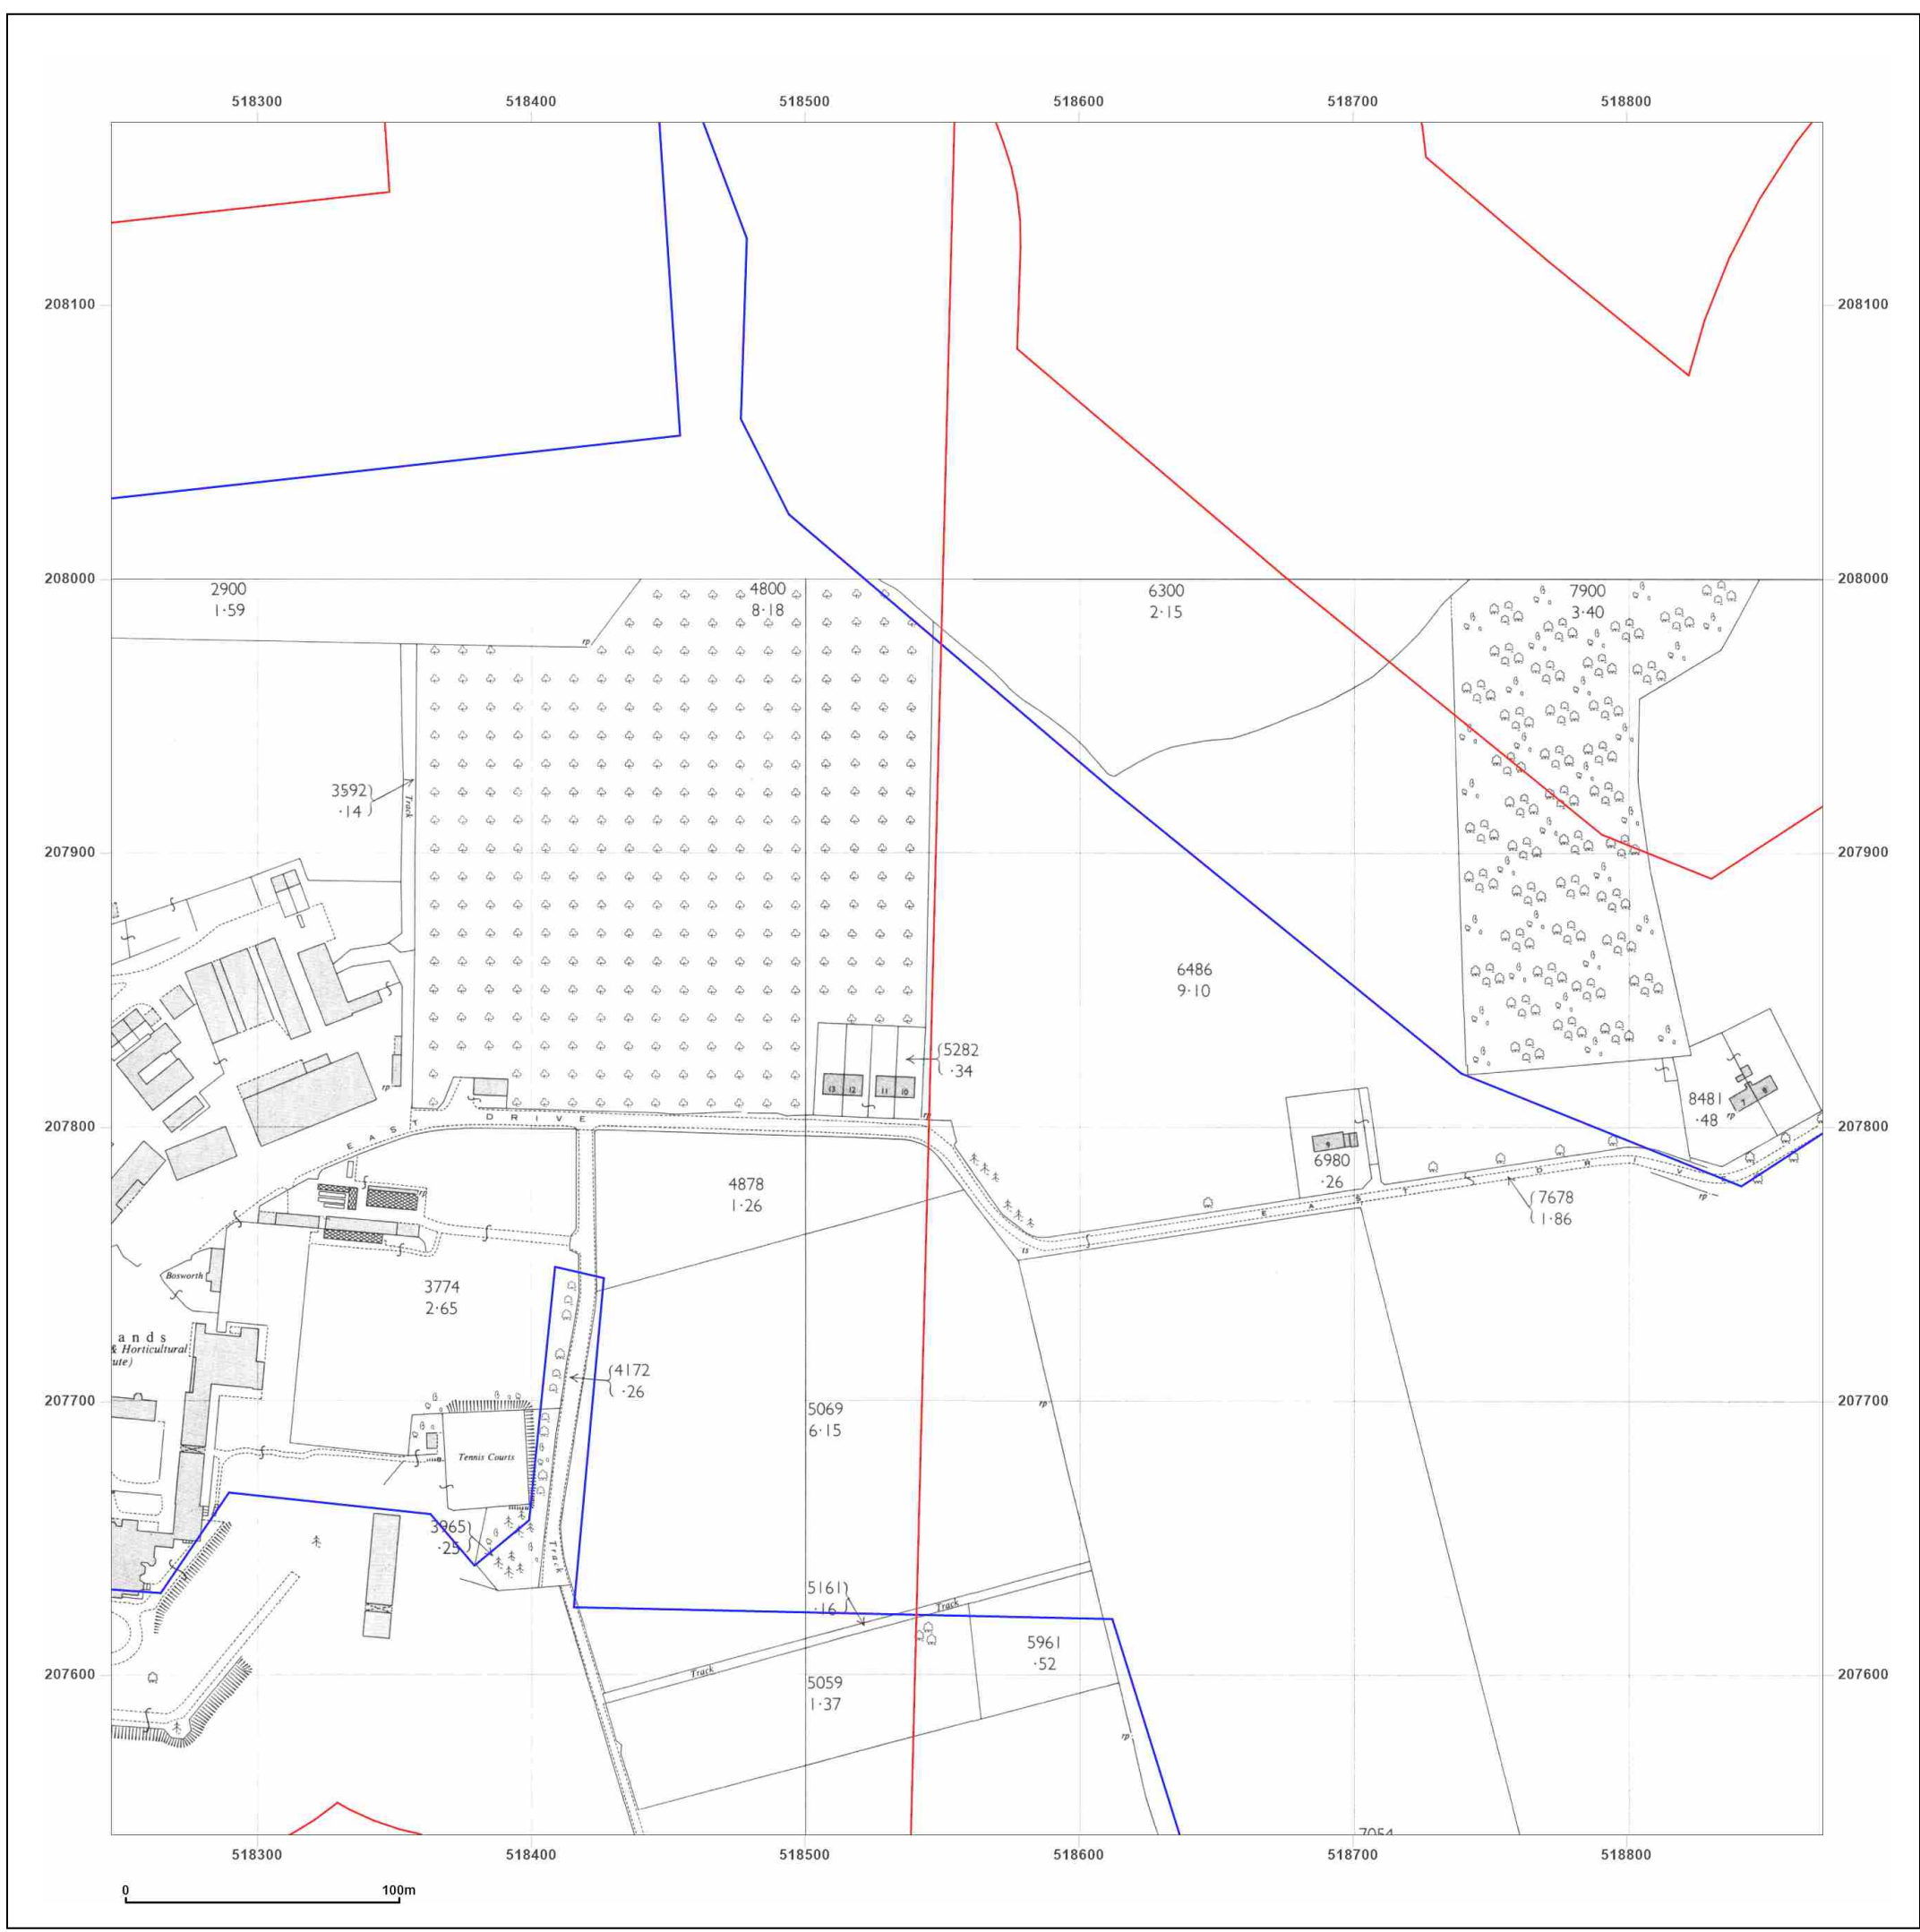

Site Details:
OAKLANDS COLLEGE,
OAKLANDS COLLEGE
SMALLFORD CAMPUS,
HATFIELD ROAD, ST ALBANS,
HERTFORDSHIRE, AL4 0JA

Client Ref: P02166595
Report Ref: GS-RHT-UJD-S5R-5WT_LS_2_2
Grid Ref: 518559, 207854

Map Name: National Grid
Map date: 1965
Scale: 1:2,500
Printed at: 1:2,500

Surveyed 1963
Revised 1963
Edition 1965
Copyright 1965
Levelled 1958

Powered by
Produced by
Groundsure Insights
T: 08444 159000
E: info@groundsure.com
W: www.groundsure.com

© Crown copyright and database rights 2024 Ordnance Survey 100035207

Production date: 24 September 2025

Map legend available at:
www.groundsure.com/sites/default/files/groundsure_legend.pdf