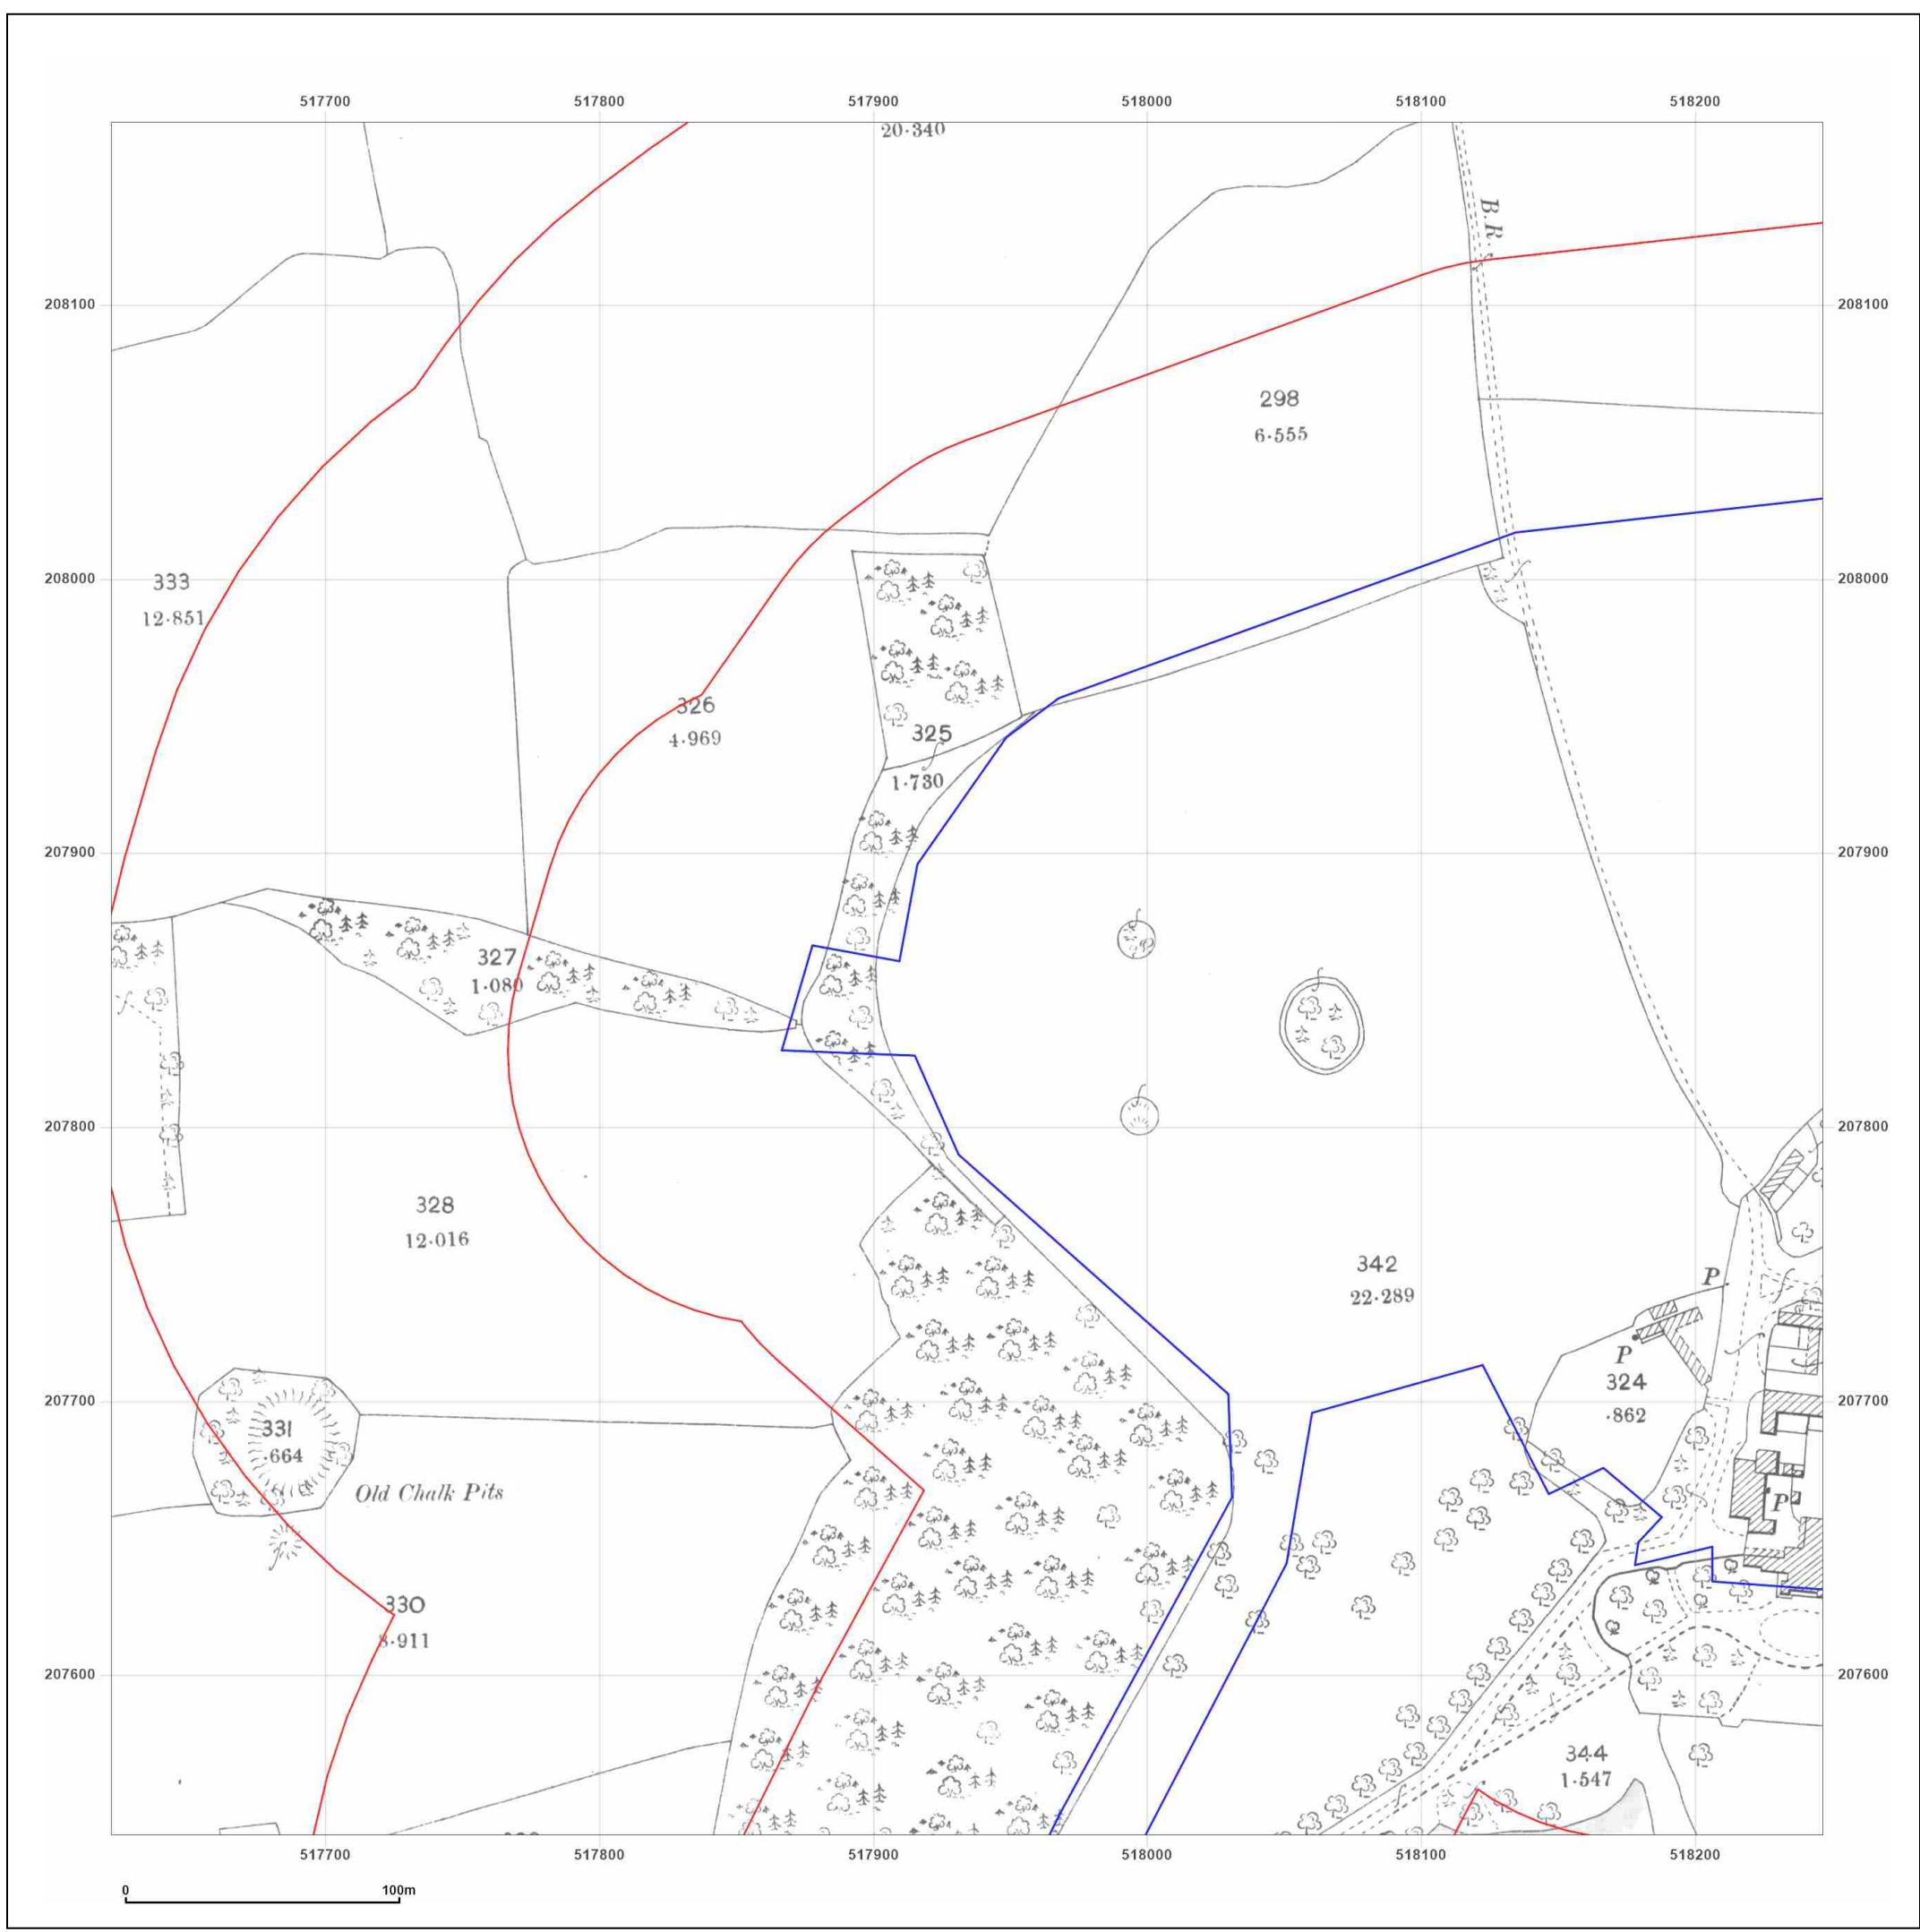

Produced by
Groundsure Insights
T: 08444 159000
E: info@groundsure.com
W: www.groundsure.com

© Crown copyright and database rights 2024 Ordnance Survey 100035207

Production date: 24 September 2025

Map legend available at:
www.groundsure.com/sites/default/files/groundsure_legend.pdf