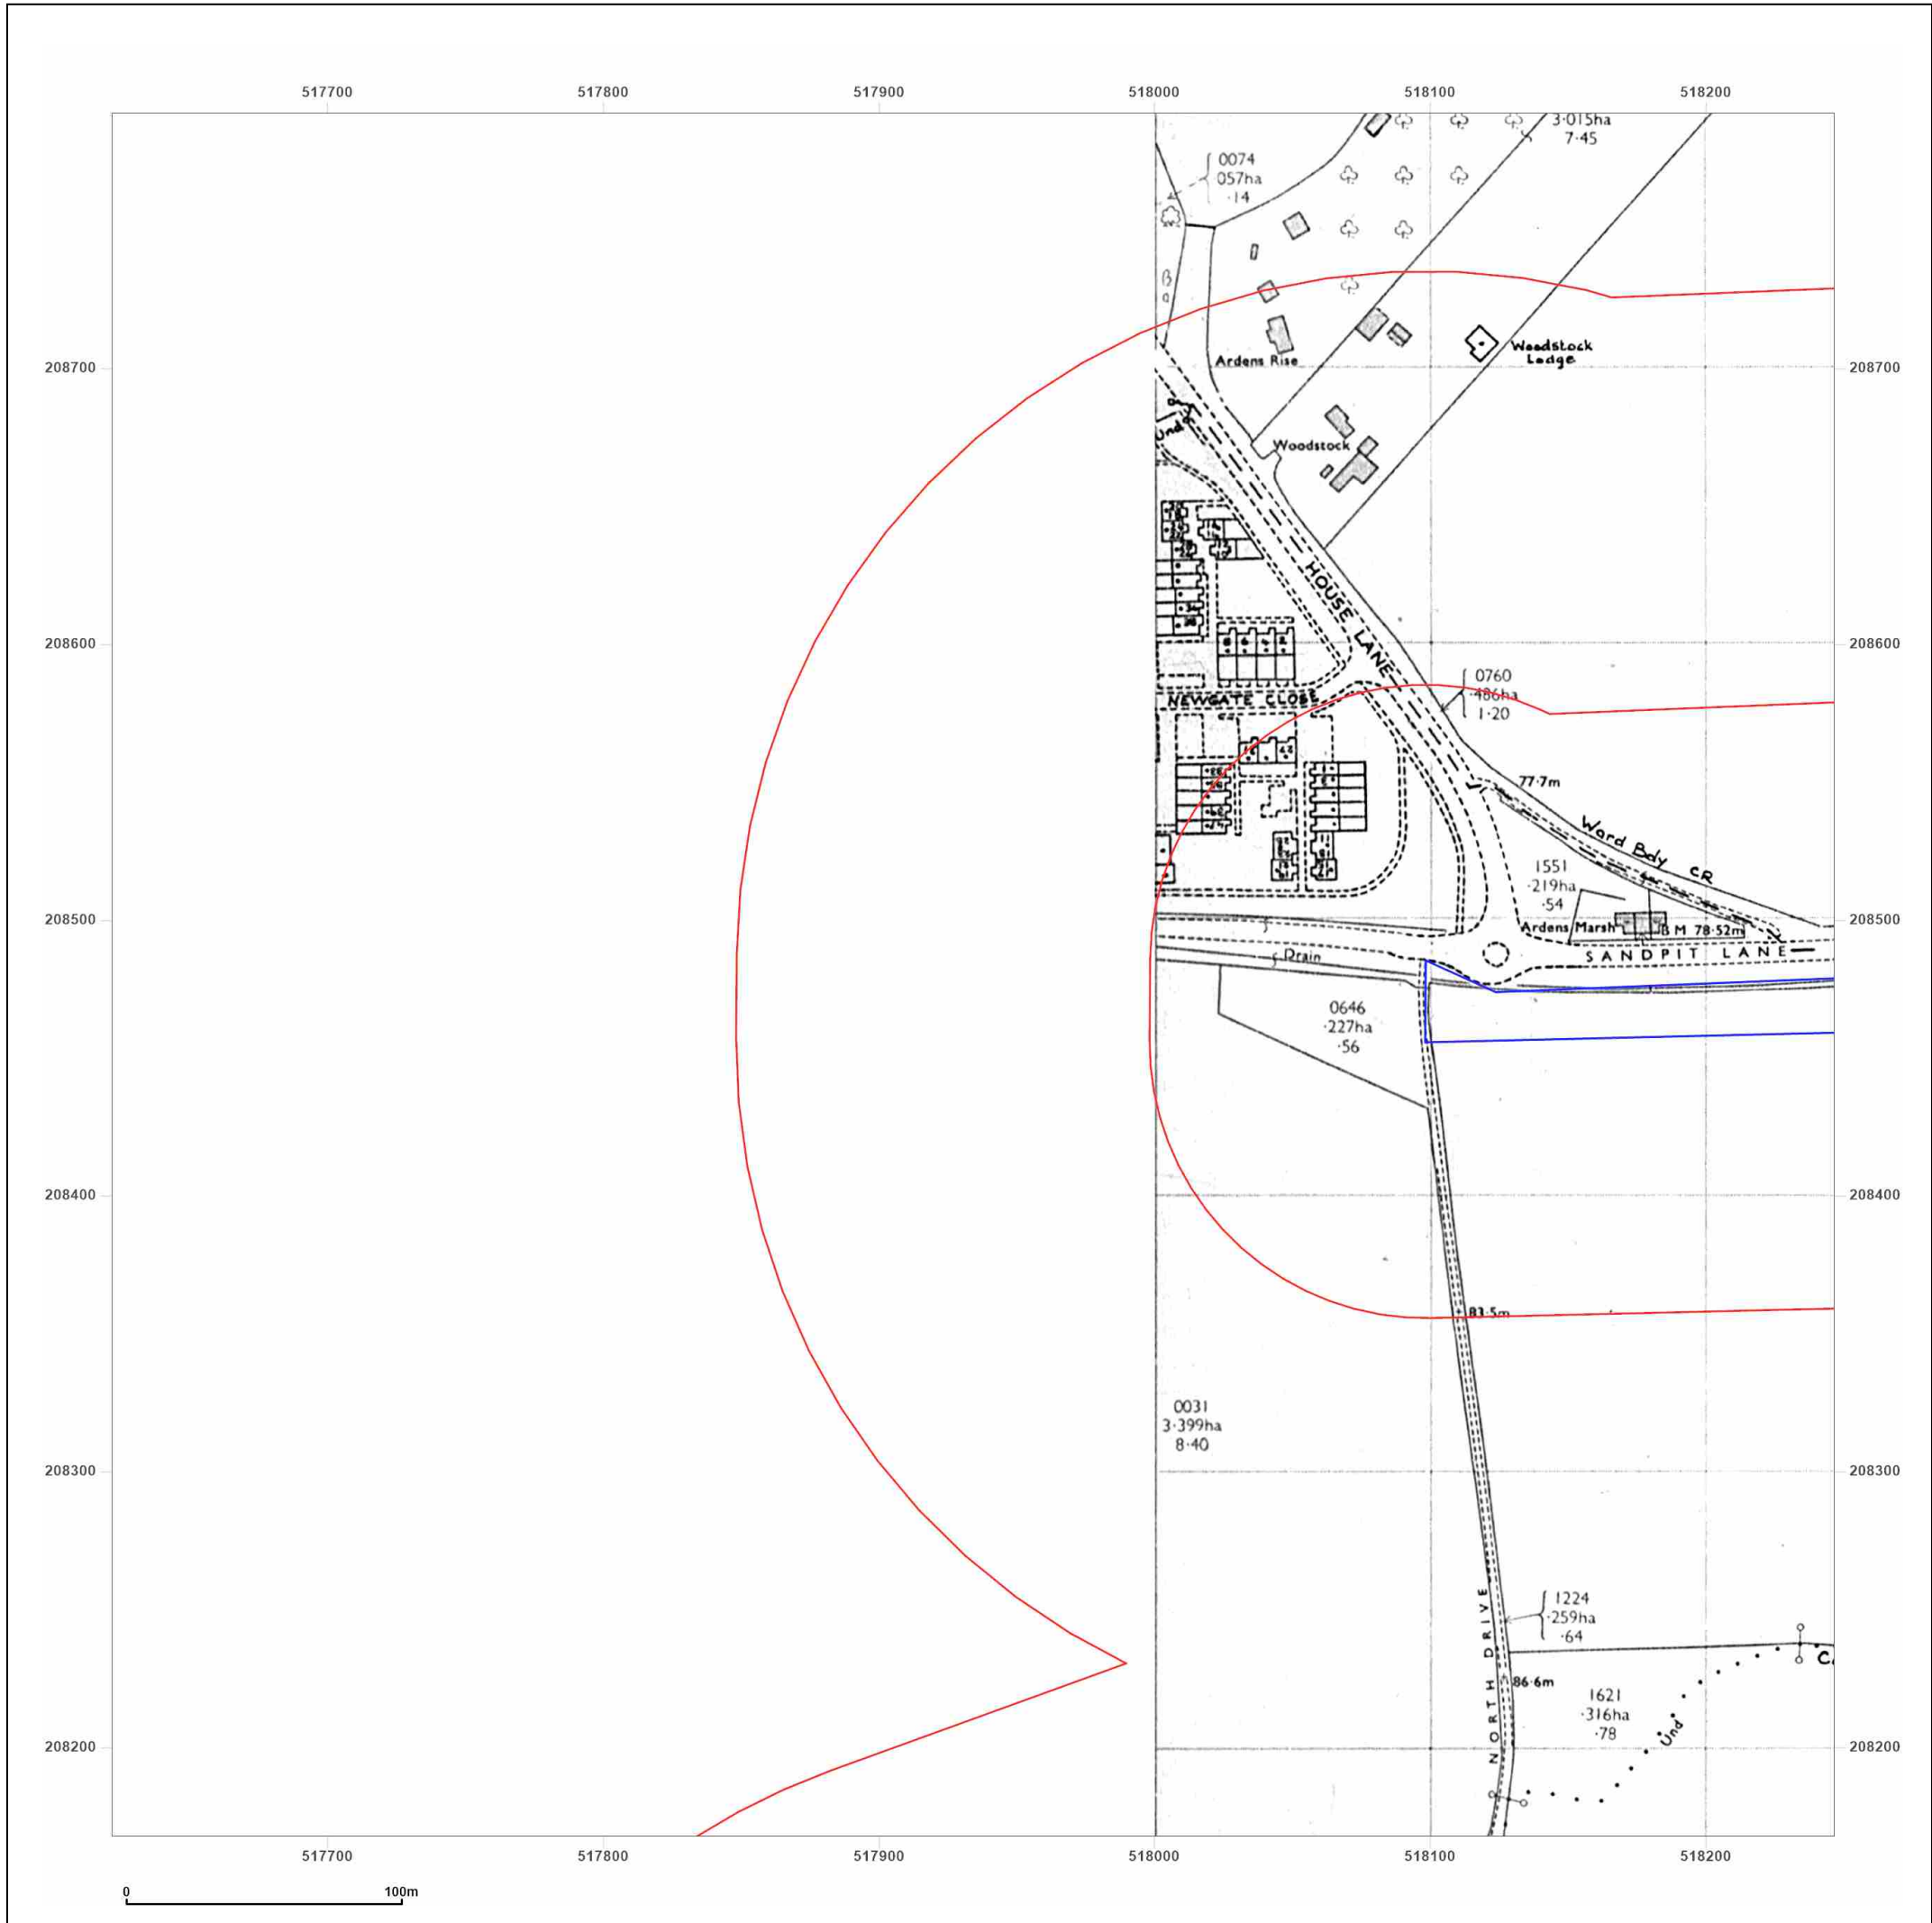

Site Details:
OAKLANDS COLLEGE,
OAKLANDS COLLEGE
SMALLFORD CAMPUS,
HATFIELD ROAD, ST ALBANS,
HERTFORDSHIRE, AL4 0JA

Client Ref: P02166595
Report Ref: GS-RHT-UJD-S5R-5WT_LS_1_3
Grid Ref: 517934, 208480

Map Name: National Grid
Map date: 1958
Scale: 1:2,500
Printed at: 1:2,500

Surveyed N/A
Revised N/A
Edition N/A
Copyright N/A
Levelled 1958

Powered by
Produced by
Groundsure Insights
T: 08444 159000
E: info@groundsure.com
W: www.groundsure.com

© Crown copyright and database rights 2024 Ordnance Survey 100035207

Production date: 24 September 2025

Map legend available at:
www.groundsure.com/sites/default/files/groundsure_legend.pdf