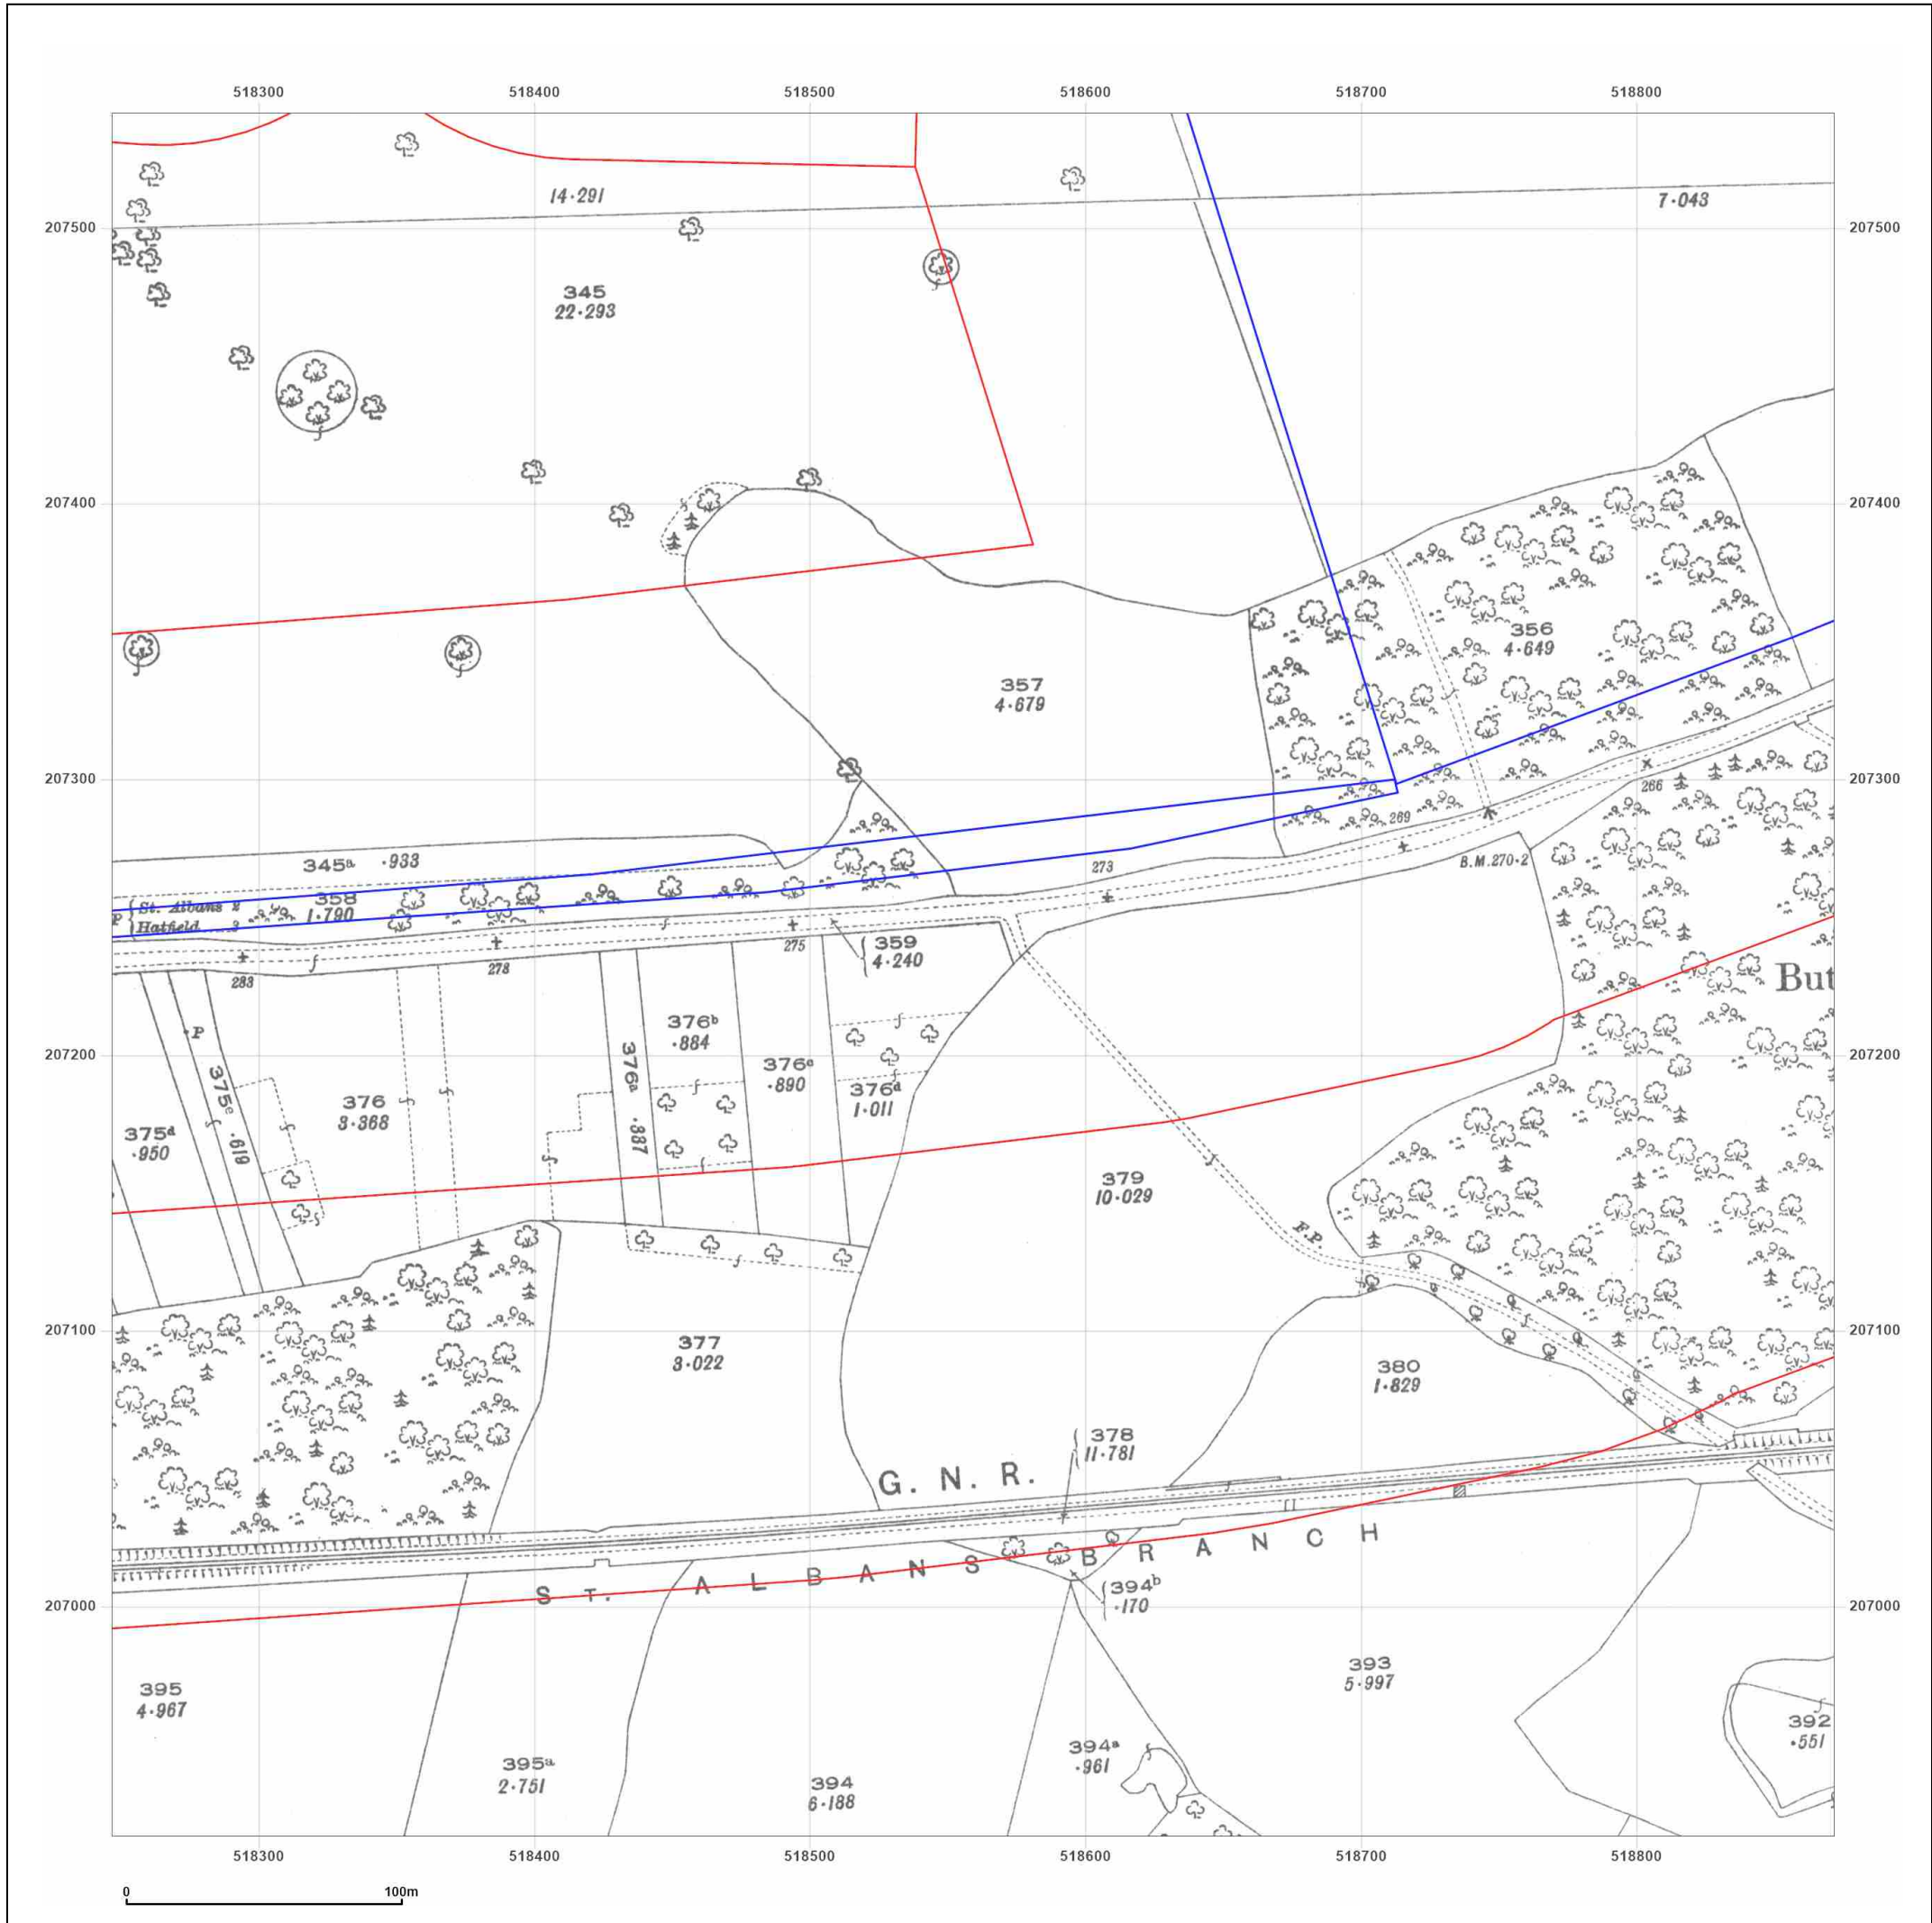

Site Details:
OAKLANDS COLLEGE,
OAKLANDS COLLEGE
SMALLFORD CAMPUS,
HATFIELD ROAD, ST ALBANS,
HERTFORDSHIRE, AL4 0JA

Client Ref: P02166595
Report Ref: GS-RHT-UJD-S5R-5WT_LS_2_1
Grid Ref: 518559, 207229

Map Name: County Series
Map date: 1924
Scale: 1:2,500
Printed at: 1:2,500

Surveyed 1924
Revised 1924
Edition N/A
Copyright N/A
Levelled N/A

Surveyed 1924
Revised 1924
Edition N/A
Copyright N/A
Levelled N/A

Powered by Produced by
Groundsure Insights
T: 08444 159000
E: info@groundsure.com
W: www.groundsure.com

© Crown copyright and database rights 2024 Ordnance Survey 100035207

Production date: 24 September 2025

Map legend available at:
www.groundsure.com/sites/default/files/groundsure_legend.pdf