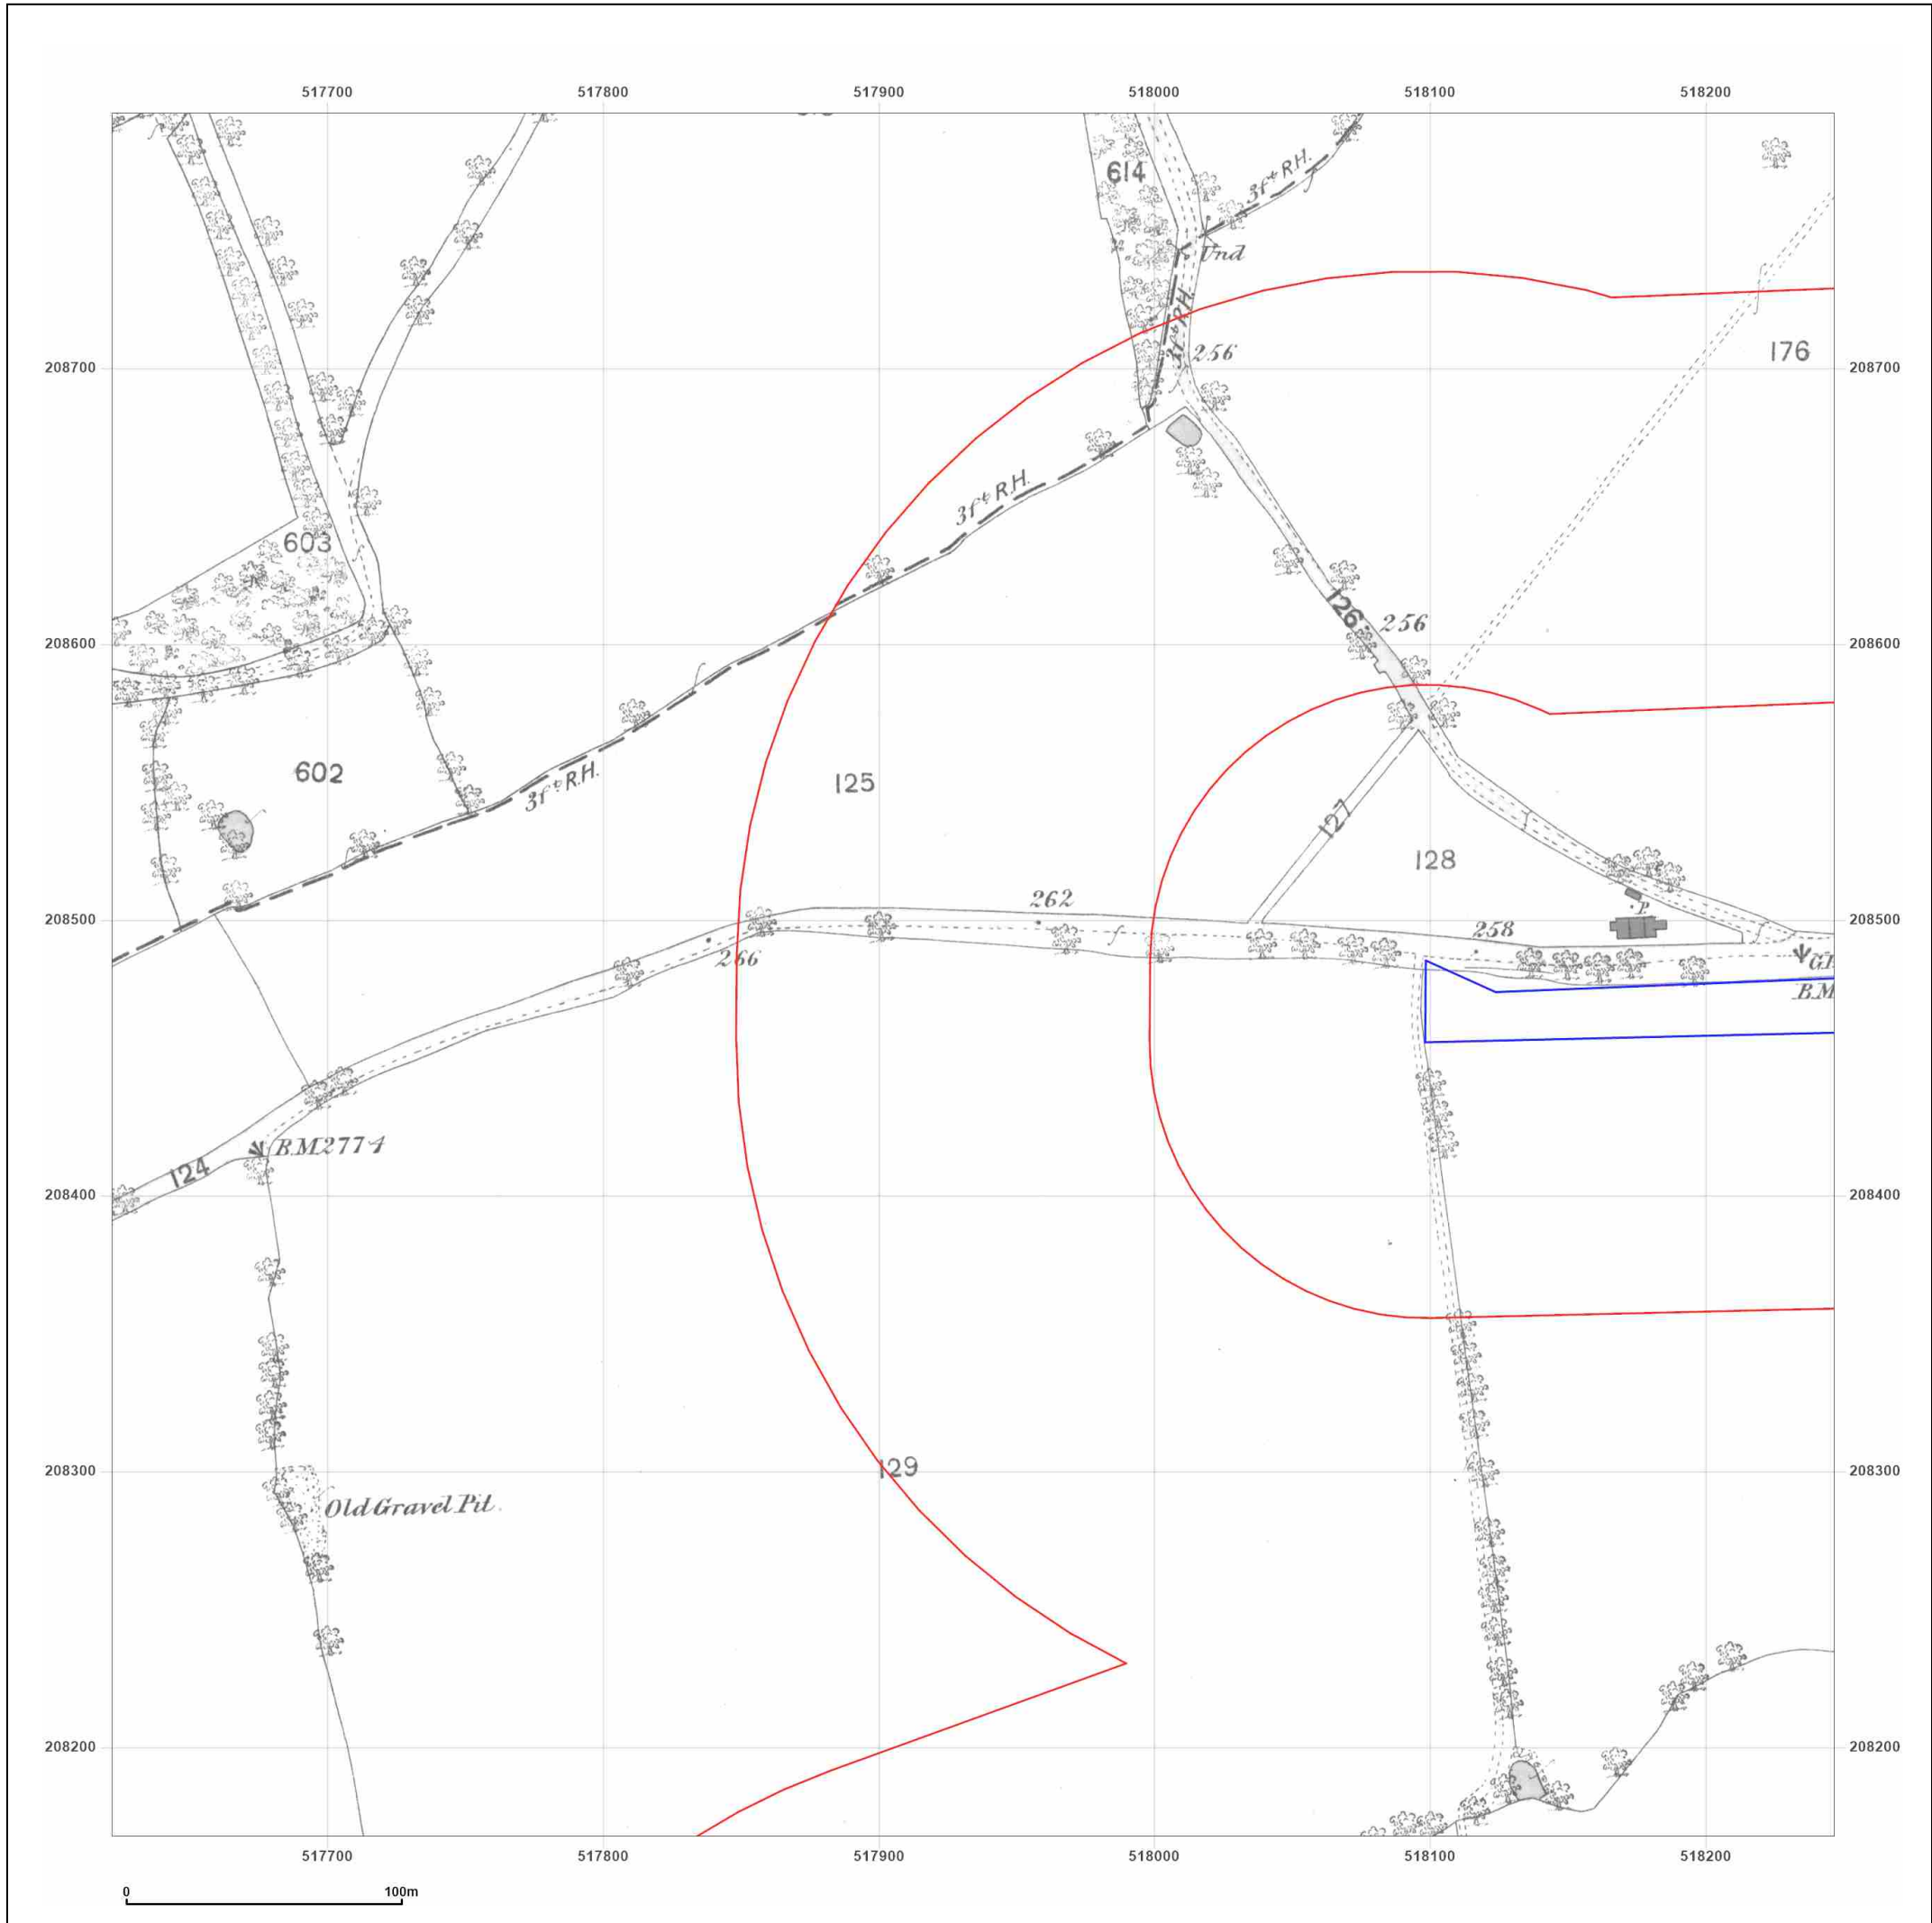

Site Details:
OAKLANDS COLLEGE,
OAKLANDS COLLEGE
SMALLFORD CAMPUS,
HATFIELD ROAD, ST ALBANS,
HERTFORDSHIRE, AL4 0JA

Client Ref: P02166595
Report Ref: GS-RHT-UJD-S5R-5WT_LS_1_3
Grid Ref: 517934, 208480

Map Name: County Series
Map date: 1879
Scale: 1:2,500
Printed at: 1:2,500

Surveyed 1879
Revised 1879
Edition N/A
Copyright N/A
Levelled N/A

Powered by

Produced by
Groundsure Insights
T: 08444 159000
E: info@groundsure.com
W: www.groundsure.com

© Crown copyright and database rights 2024 Ordnance Survey 100035207

Production date: 24 September 2025

Map legend available at:
www.groundsure.com/sites/default/files/groundsure_legend.pdf