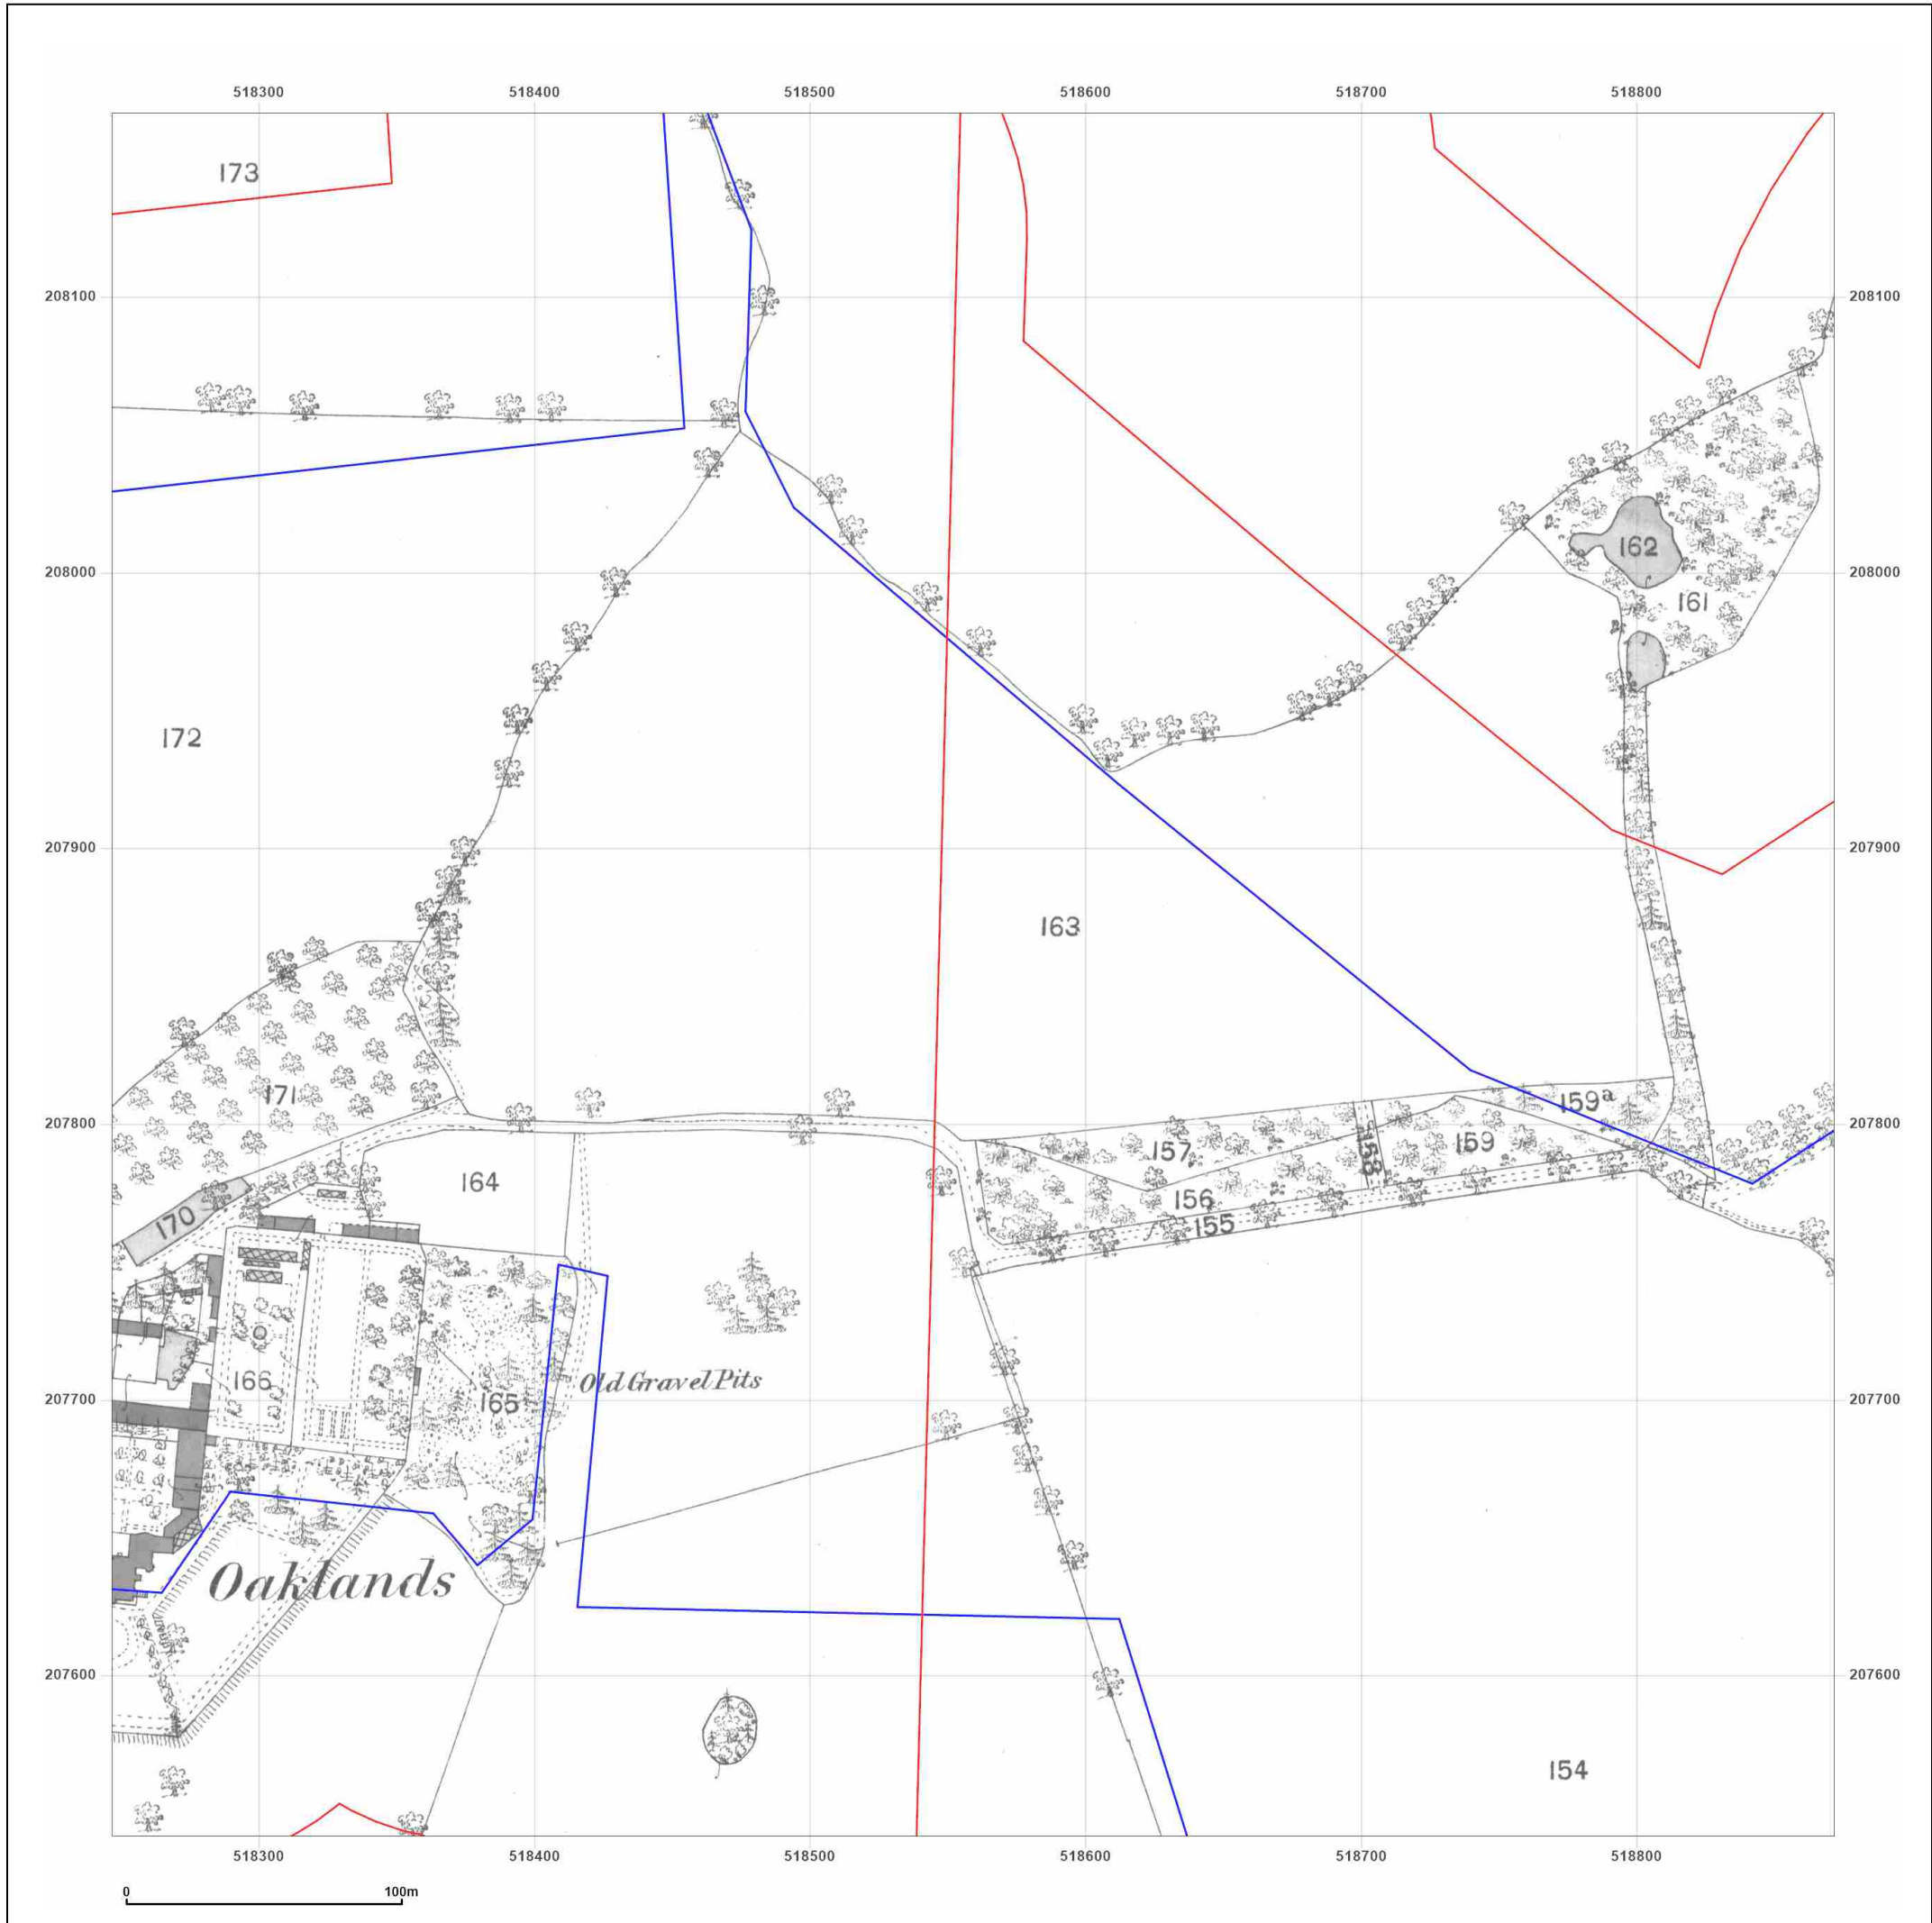

Site Details:

OAKLANDS COLLEGE,
OAKLANDS COLLEGE
SMALLFORD CAMPUS,
HATFIELD ROAD, ST ALBANS,
HERTFORDSHIRE, AL4 0JA

Client Ref: P02166595
Report Ref: GS-RHT-UJD-S5R-5WT_LS_2_2
Grid Ref: 518559, 207854

Map Name: County Series

Map date: 1879

Scale: 1:2,500

Printed at: 1:2,500

Surveyed 1879
Revised 1879
Edition N/A
Copyright N/A
Levelled N/A

Powered by

Produced by
Groundsure Insights
T: 08444 159000
E: info@groundsure.com
W: www.groundsure.com

© Crown copyright and database rights 2024 Ordnance Survey 100035207

Production date: 24 September 2025

Map legend available at:
www.groundsure.com/sites/default/files/groundsure_legend.pdf