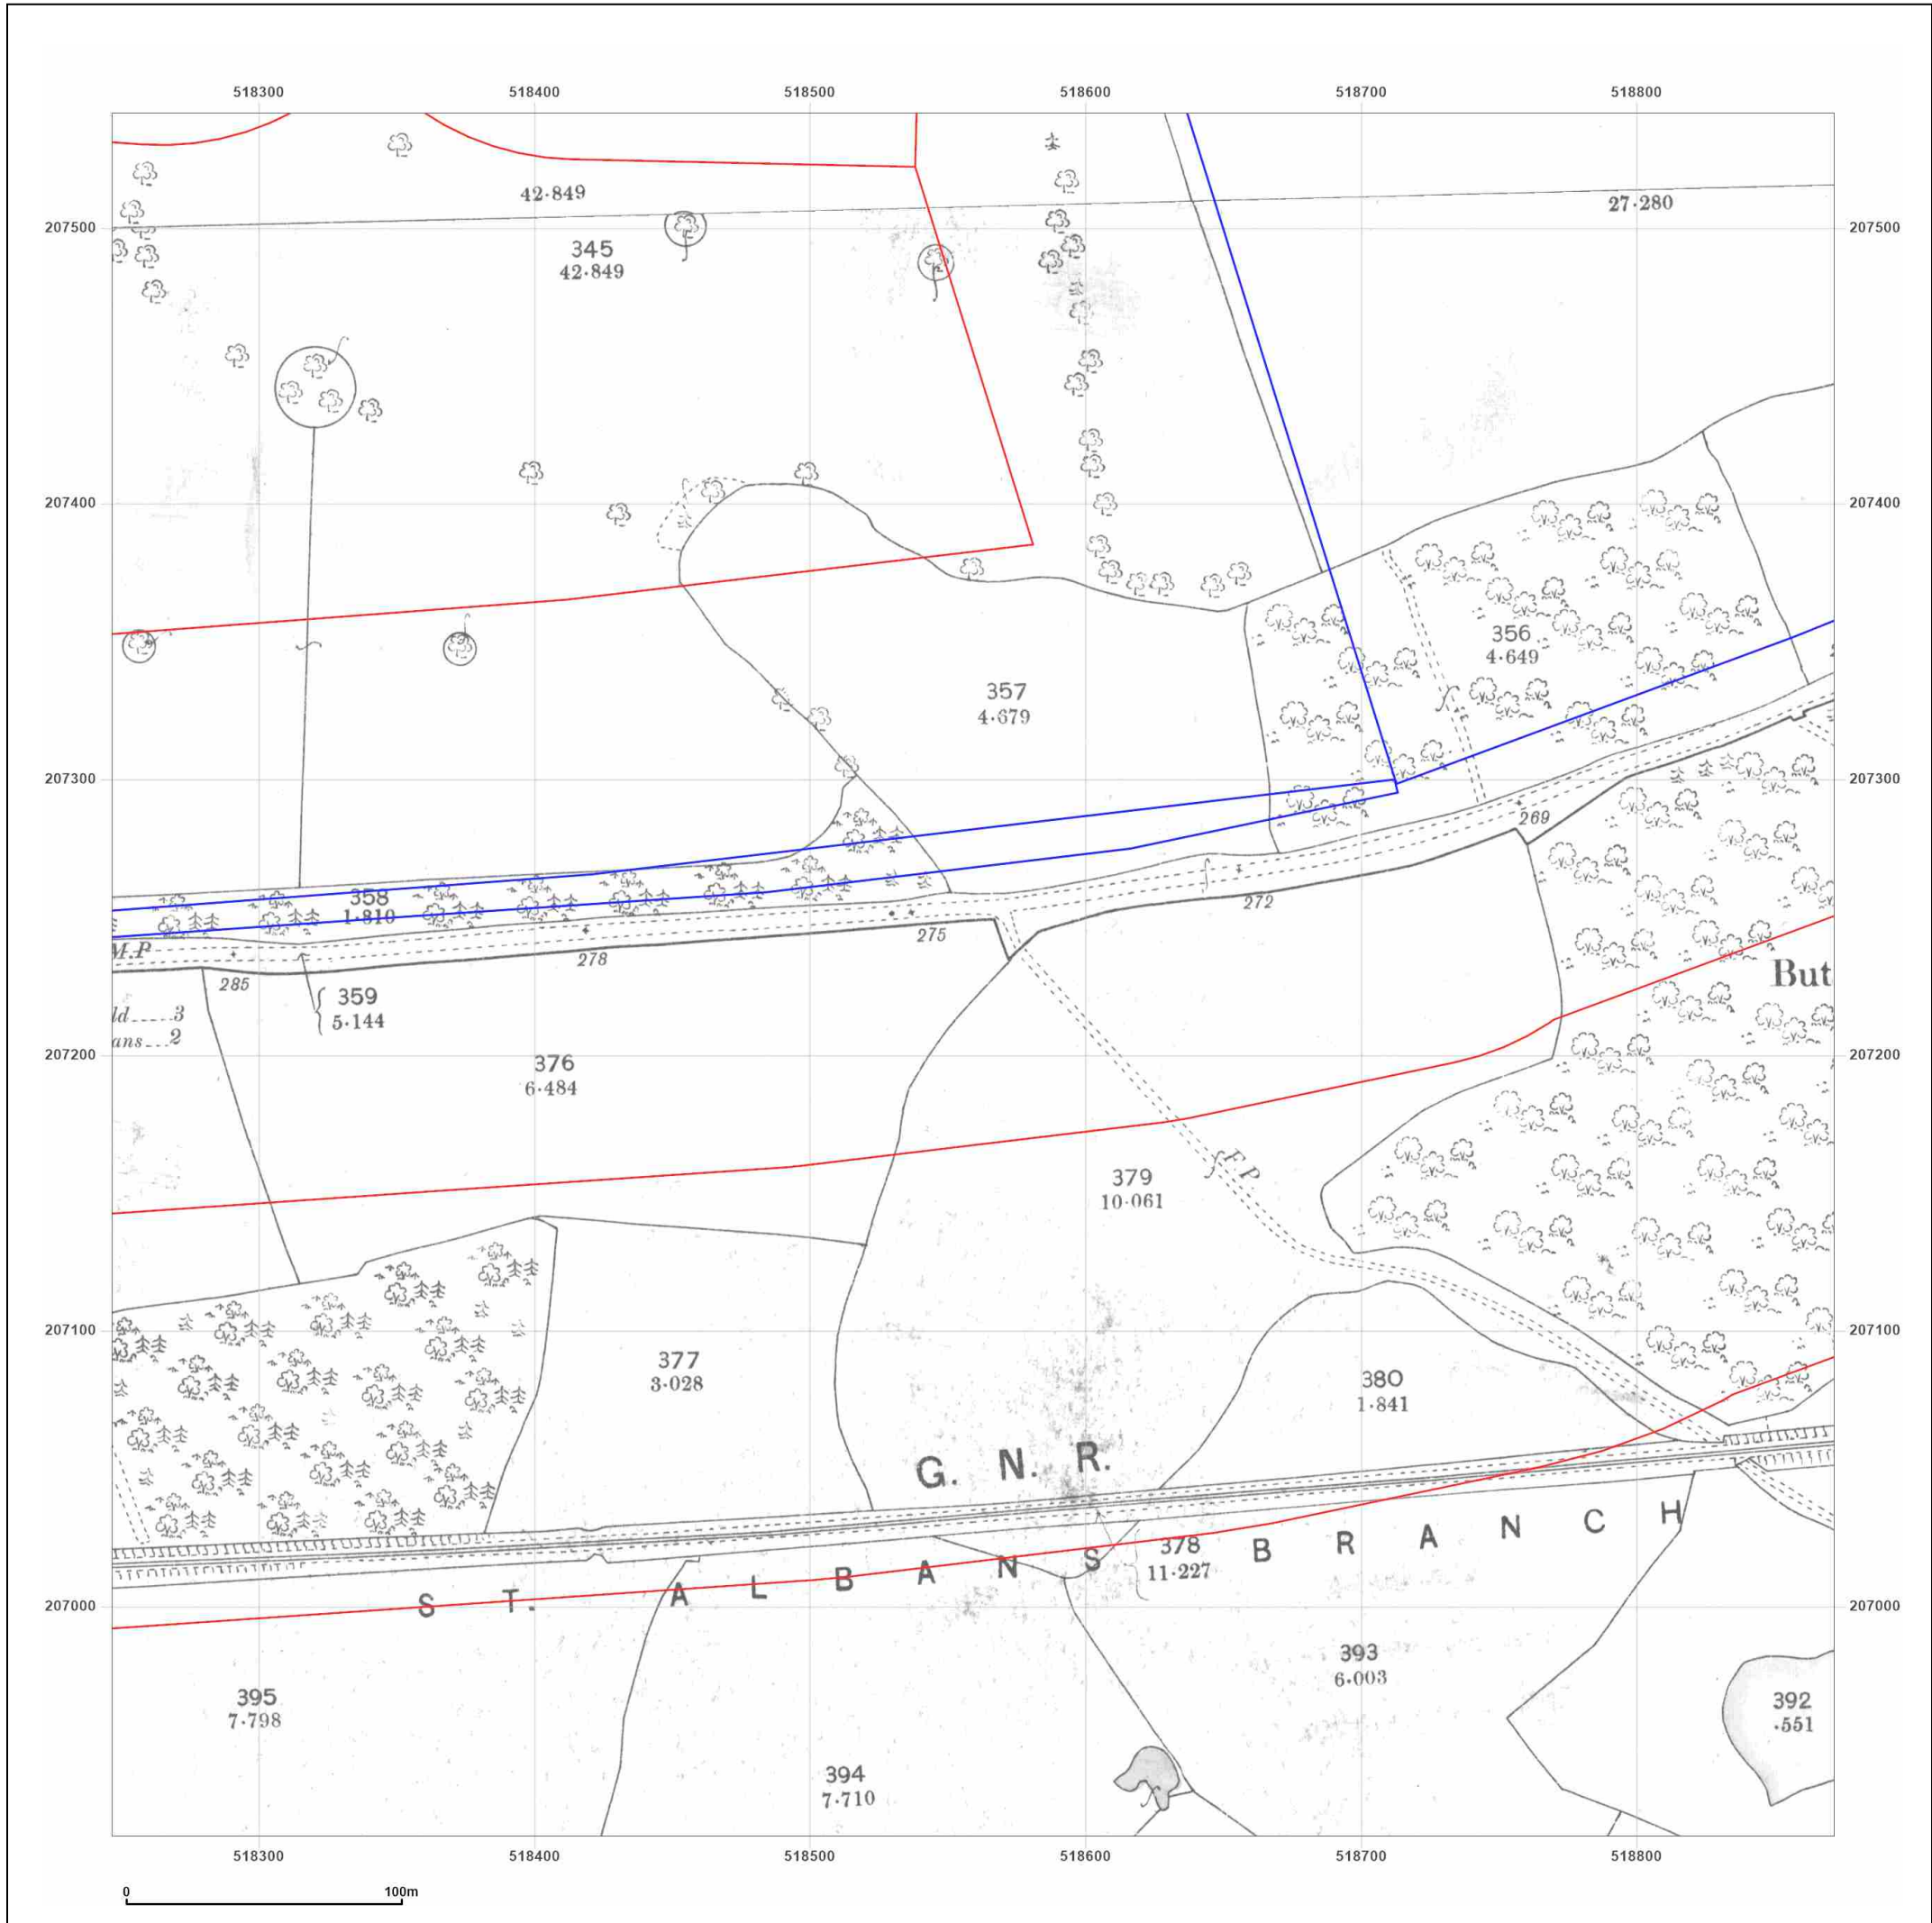

Surveyed 1898
Revised 1898
Edition N/A
Copyright N/A
Levelled N/A

Produced by
Groundsure Insights
T: 08444 159000
E: info@groundsure.com
W: www.groundsure.com

© Crown copyright and database rights 2024 Ordnance Survey 100035207

Production date: 24 September 2025

Map legend available at:
www.groundsure.com/sites/default/files/groundsure_legend.pdf