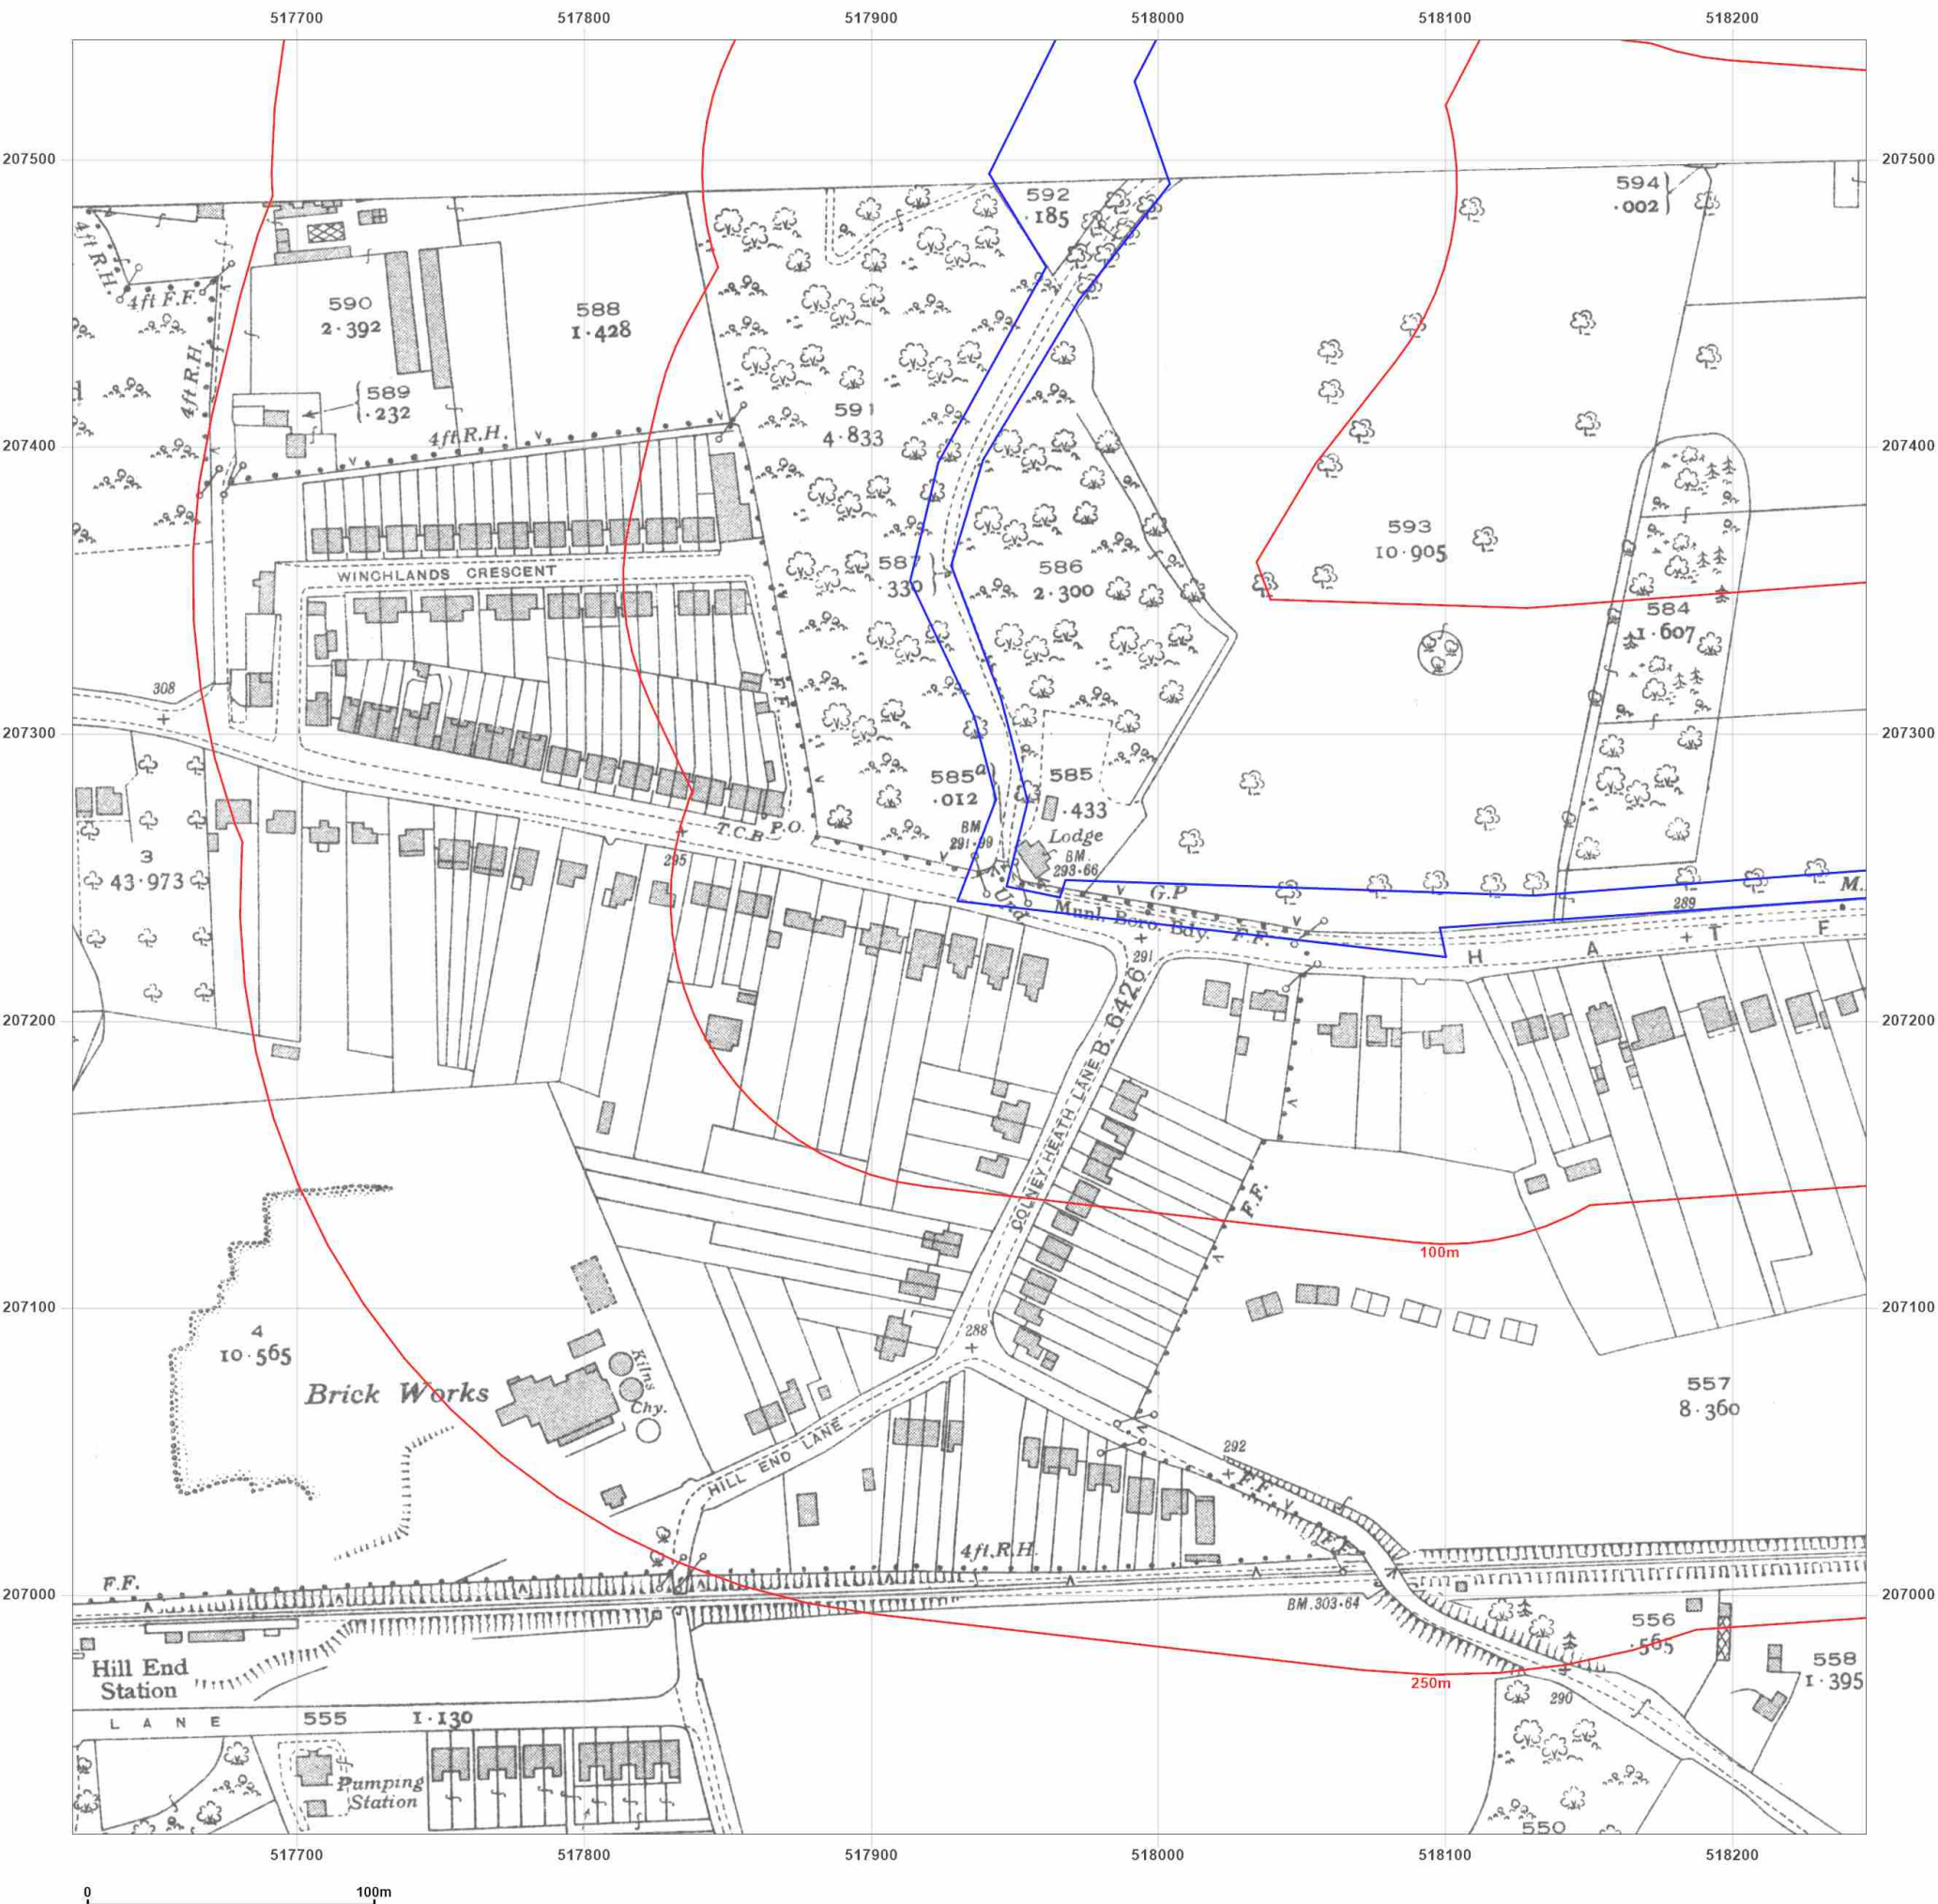

Site Details:

OAKLANDS COLLEGE,
OAKLANDS COLLEGE
SMALLFORD CAMPUS,
HATFIELD ROAD, ST ALBANS,
HERTFORDSHIRE, AL4 0JA

Client Ref: P02166595
Report Ref: GS-RHT-UJD-S5R-5WT_LS_1_1
Grid Ref: 517934, 207229

Map Name: County Series

Map date: 1937

Scale: 1:2,500

Printed at: 1:2,500

Surveyed 1937
Revised 1937
Edition N/A
Copyright N/A
Levelled N/A

Produced by
Groundsure Insights
T: 08444 159000
E: info@groundsure.com
W: www.groundsure.com

© Crown copyright and database rights 2024 Ordnance Survey 100035207

Production date: 24 September 2025

Map legend available at:
www.groundsure.com/sites/default/files/groundsure_legend.pdf