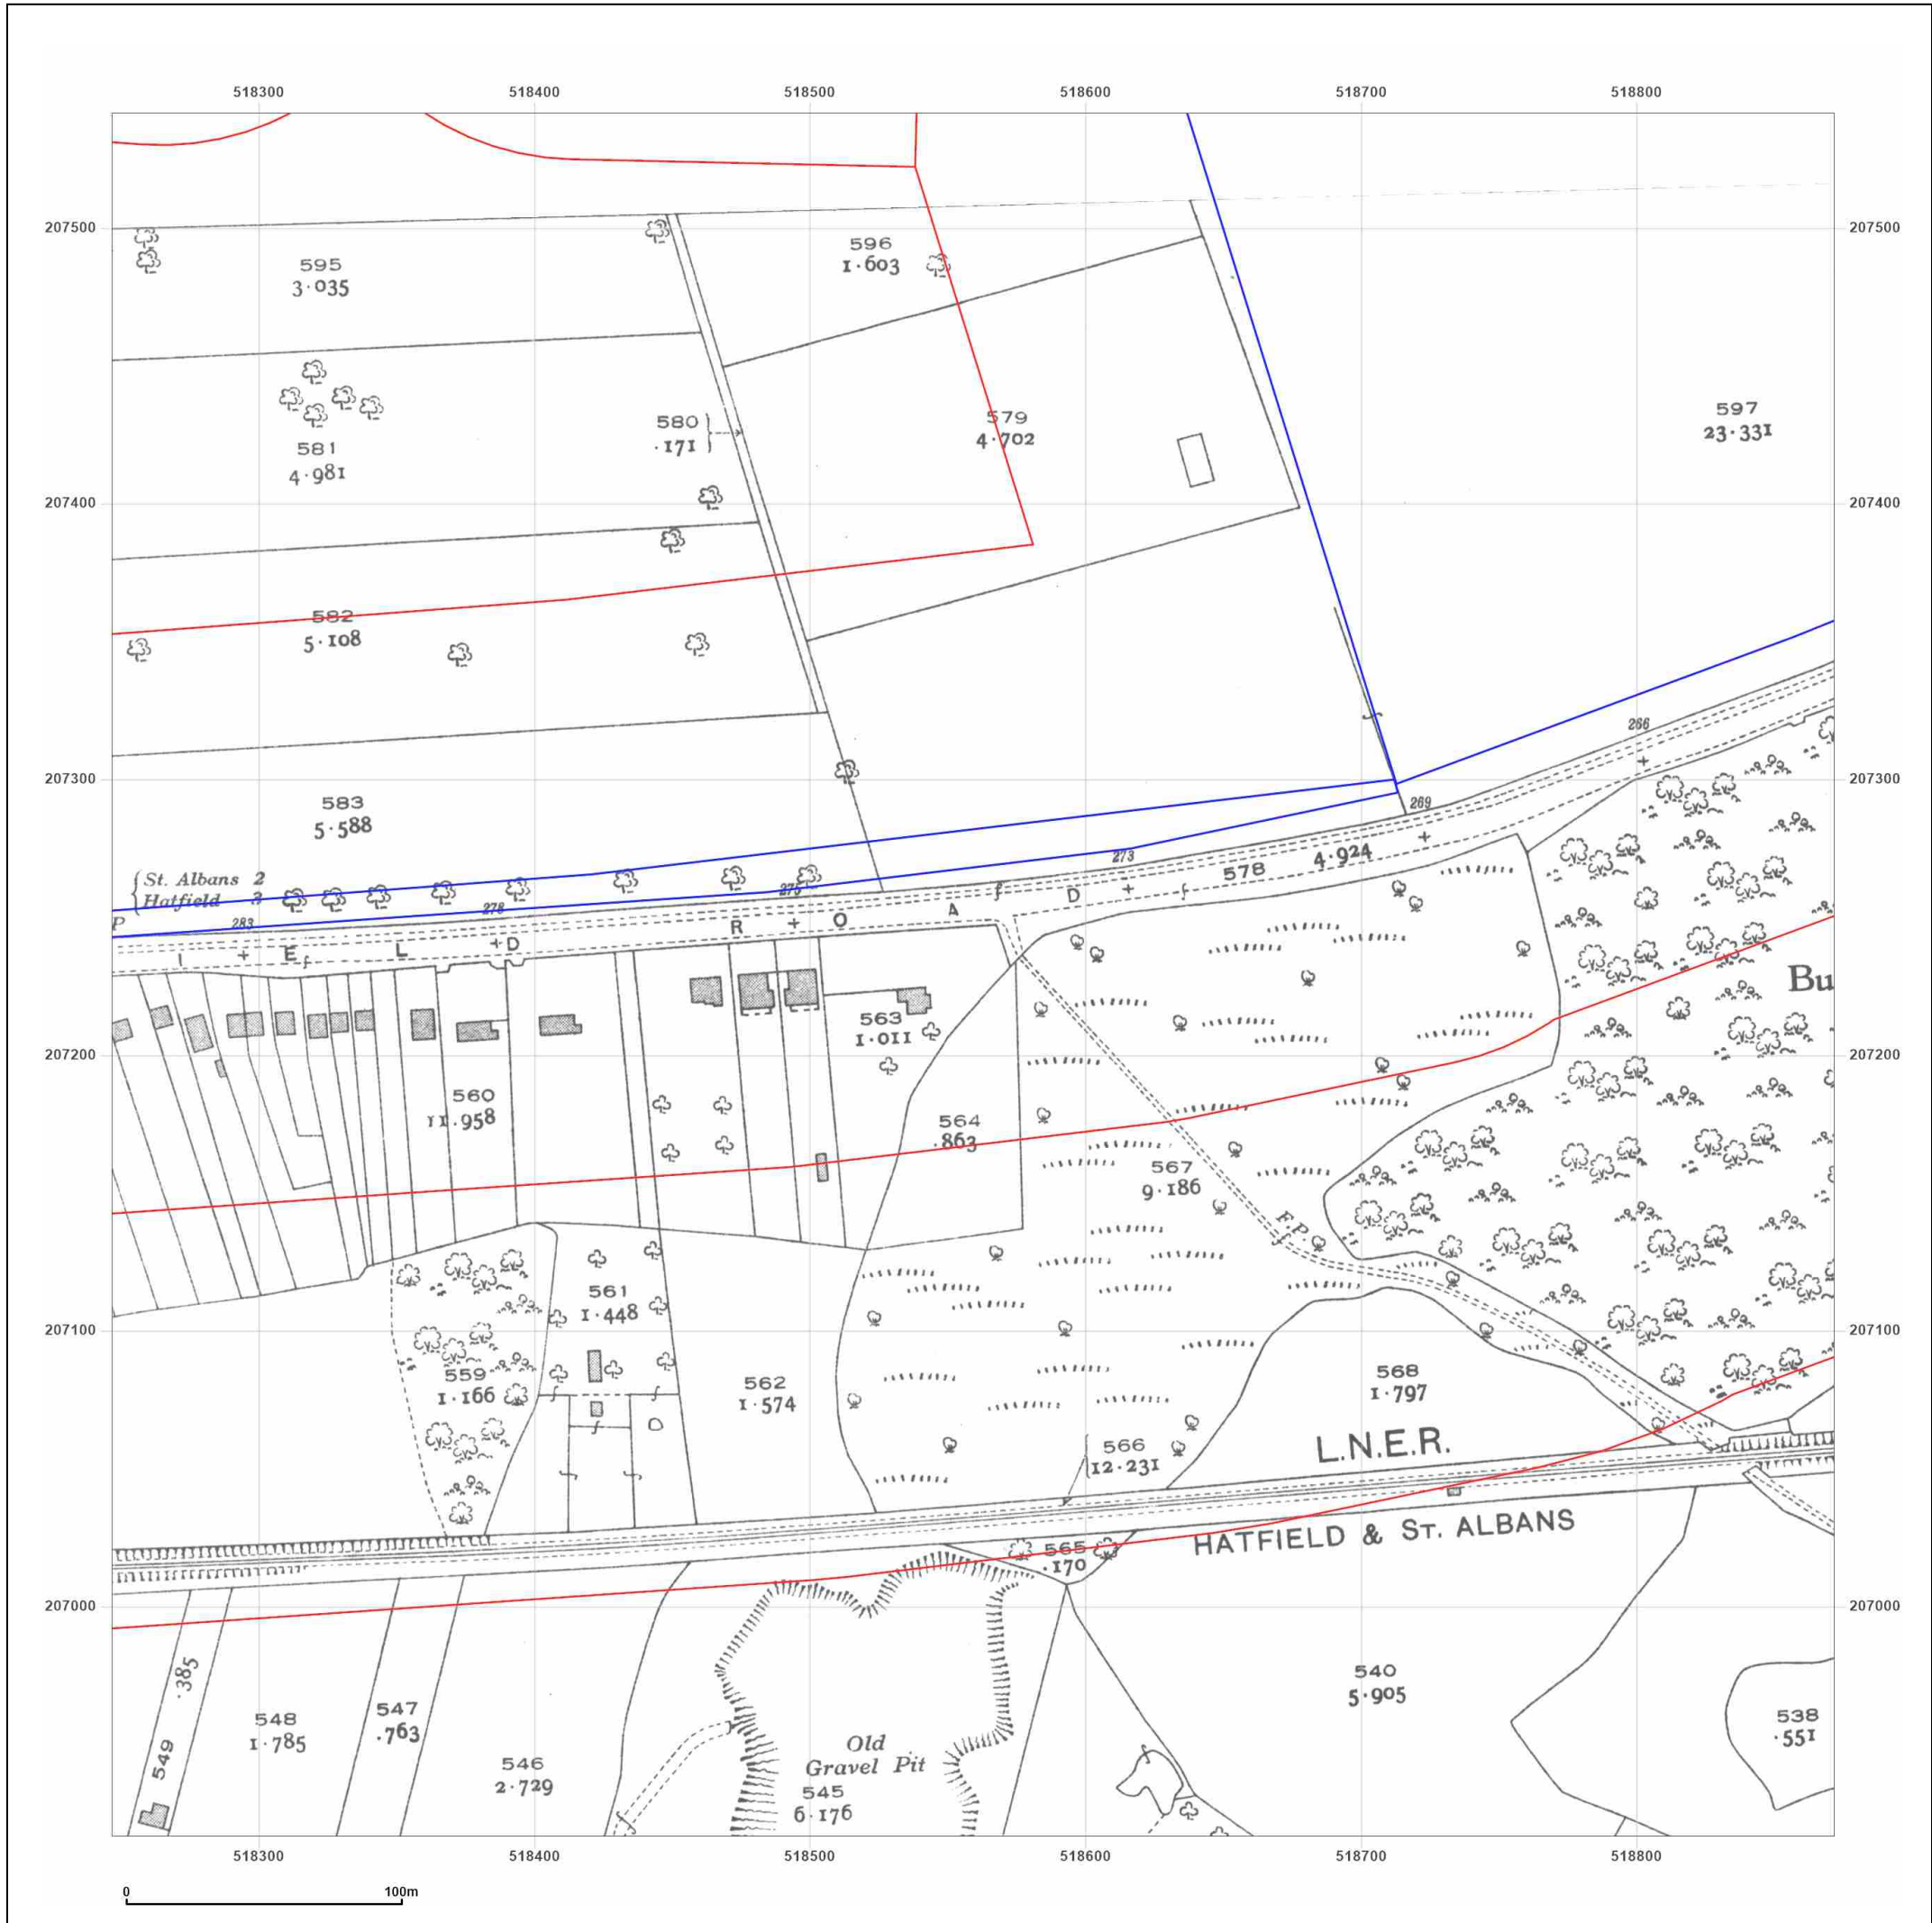

Site Details:
OAKLANDS COLLEGE,
OAKLANDS COLLEGE
SMALLFORD CAMPUS,
HATFIELD ROAD, ST ALBANS,
HERTFORDSHIRE, AL4 0JA

Client Ref: P02166595
Report Ref: GS-RHT-UJD-S5R-5WT_LS_2_1
Grid Ref: 518559, 207229

Map Name: County Series
Map date: 1937
Scale: 1:2,500
Printed at: 1:2,500

Surveyed 1937
Revised 1937
Edition N/A
Copyright N/A
Levelled N/A

Powered by

Produced by
Groundsure Insights
T: 08444 159000
E: info@groundsure.com
W: www.groundsure.com

© Crown copyright and database rights 2024 Ordnance Survey 100035207

Production date: 24 September 2025

Map legend available at:
www.groundsure.com/sites/default/files/groundsure_legend.pdf