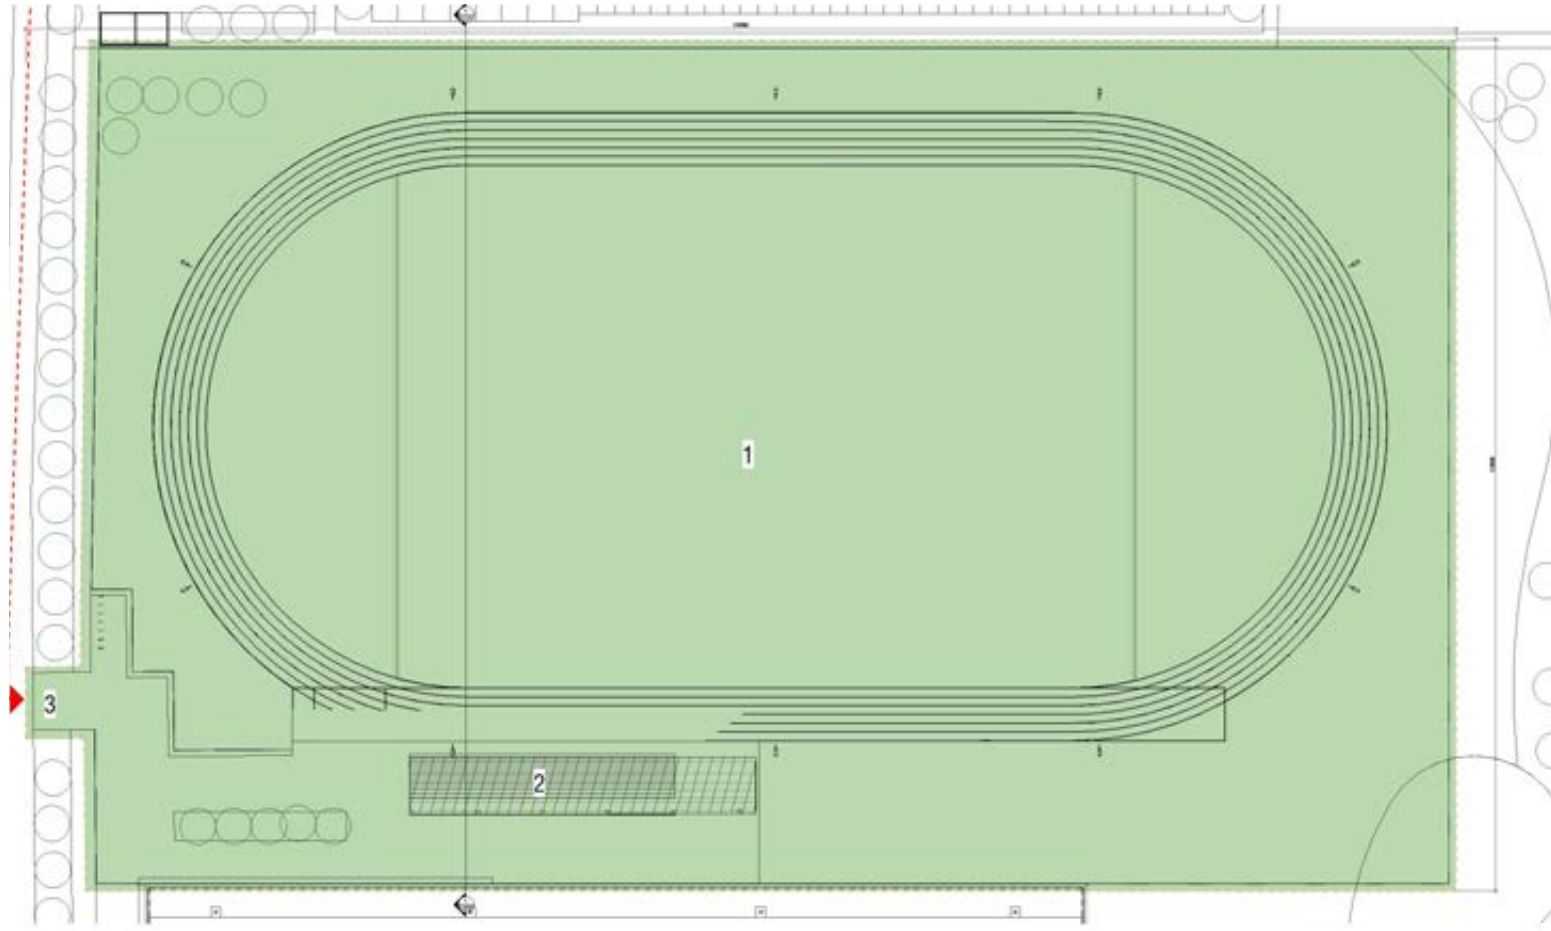

# 21.2.All Weather 4G Pitch

Parameter plan for All weather pitch, Sized for Rugby & Football, including fencing and flood lighting

SITE KEY

# 21.3.Covered Cricket Lanes

Parameter plan for covered cricket lanes

SITE KEY

Covered Cricket Lanes

# 21.4. Cricket Pitch & Pavilion

Parameter plan for cricket pitch and cricket pavilion

# 21.5.Athletics Track

Parameter plan for Athletics track including seating, fencing and flood lights

SITE KEY

Athletics track

Seating Area