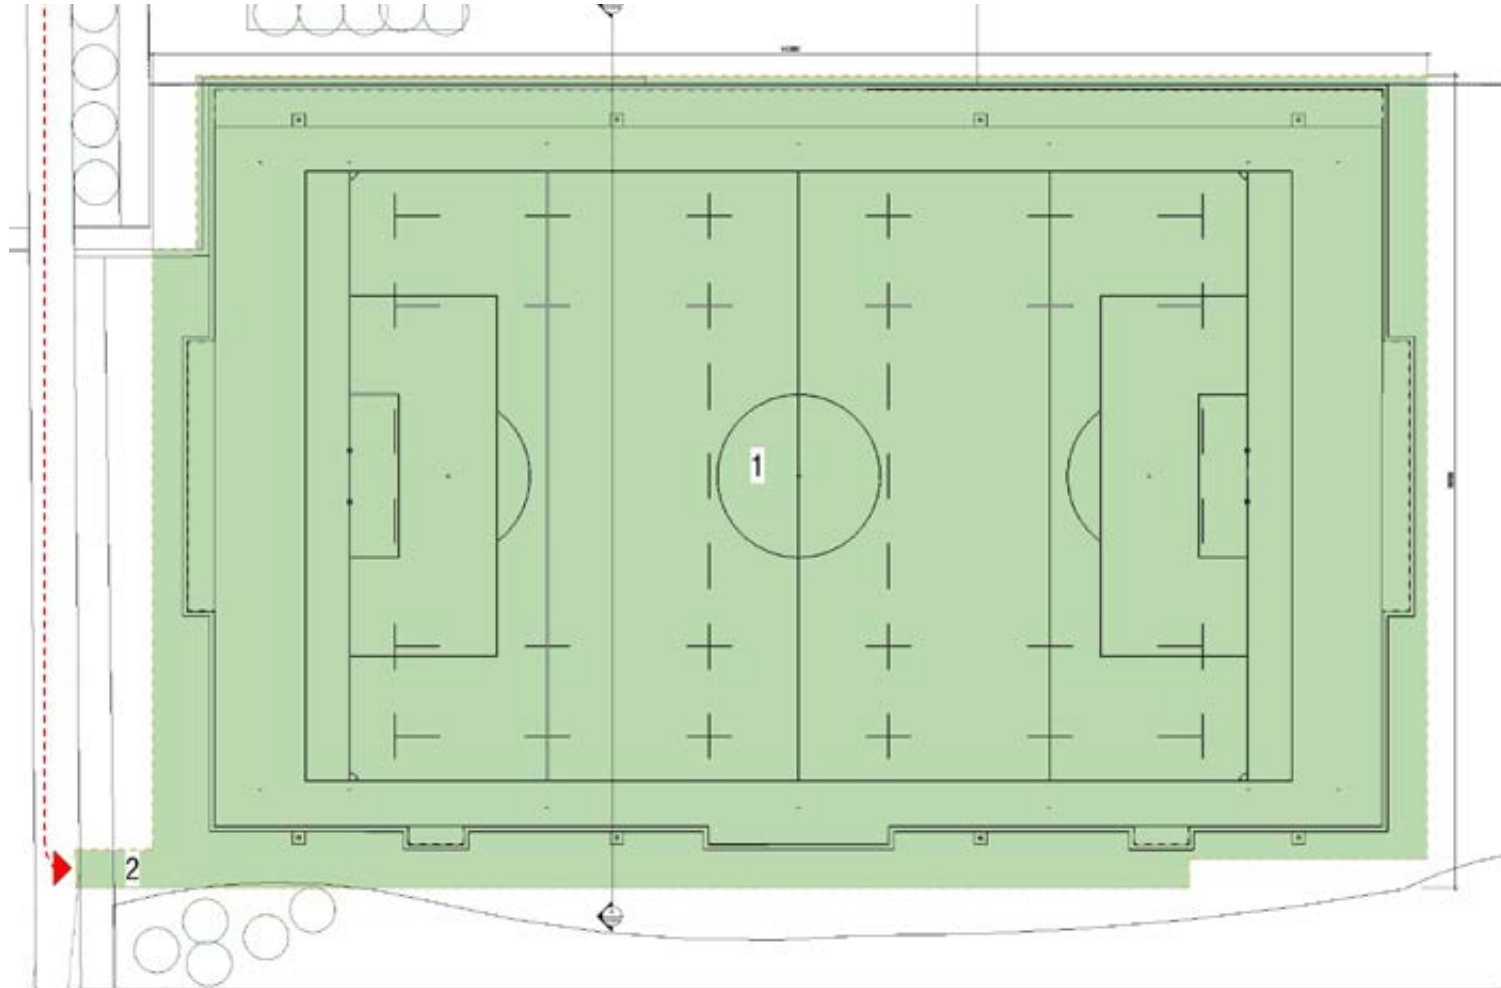

# 21.2.All Weather 4G Pitch

Parameter plan for All weather pitch, Sized for Rugby & Football, including fencing and flood lighting

SITE KEY

# 21.3.Covered Cricket Lanes

Parameter plan for covered cricket lanes

SITE KEY

Covered Cricket Lanes

# 21.4. Cricket Pitch & Pavilion

Parameter plan for cricket pitch and cricket pavilion

# 21.5.Athletics Track

Parameter plan for Athletics track including seating, fencing and flood lights

SITE KEY

Athletics track

Seating Area