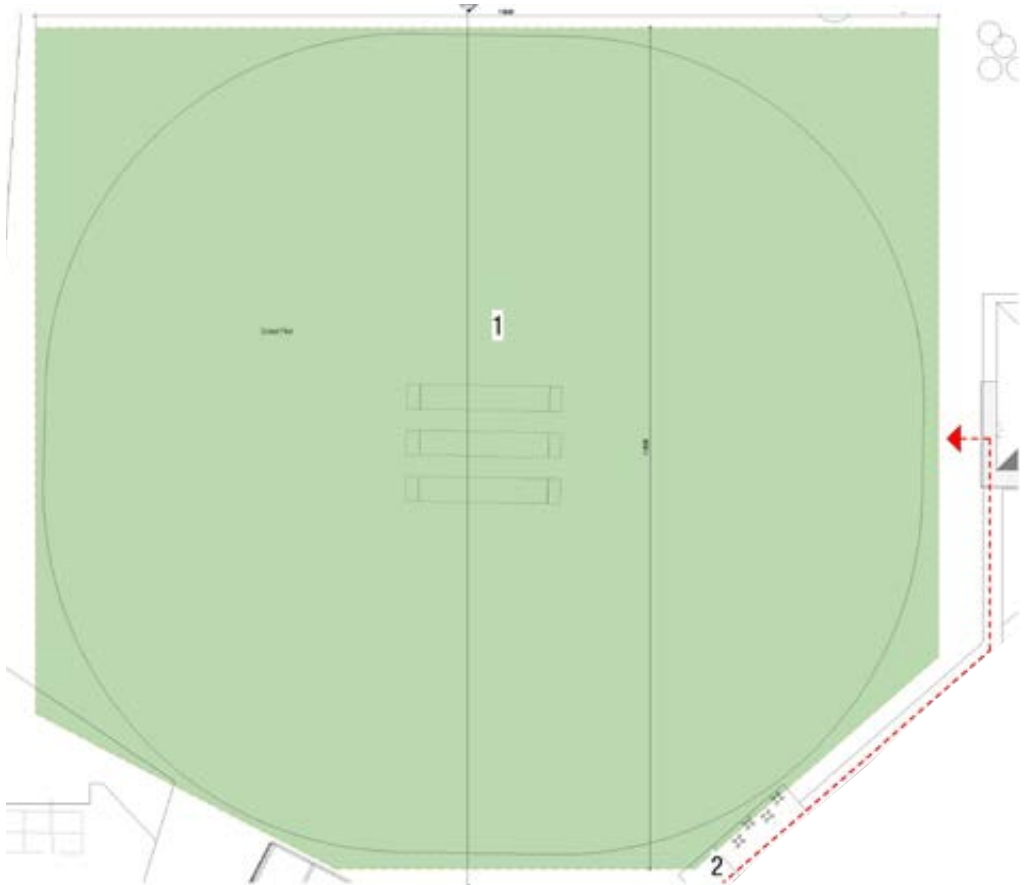

# 21.2.All Weather 4G Pitch

Parameter plan for All weather pitch, Sized for Rugby & Football, including fencing and flood lighting

SITE KEY

# 21.3.Covered Cricket Lanes

Parameter plan for covered cricket lanes

SITE KEY

Covered Cricket Lanes

# 21.4. Cricket Pitch & Pavilion

Parameter plan for cricket pitch and cricket pavilion

# 21.5.Athletics Track

Parameter plan for Athletics track including seating, fencing and flood lights

SITE KEY

Athletics track

Seating Area