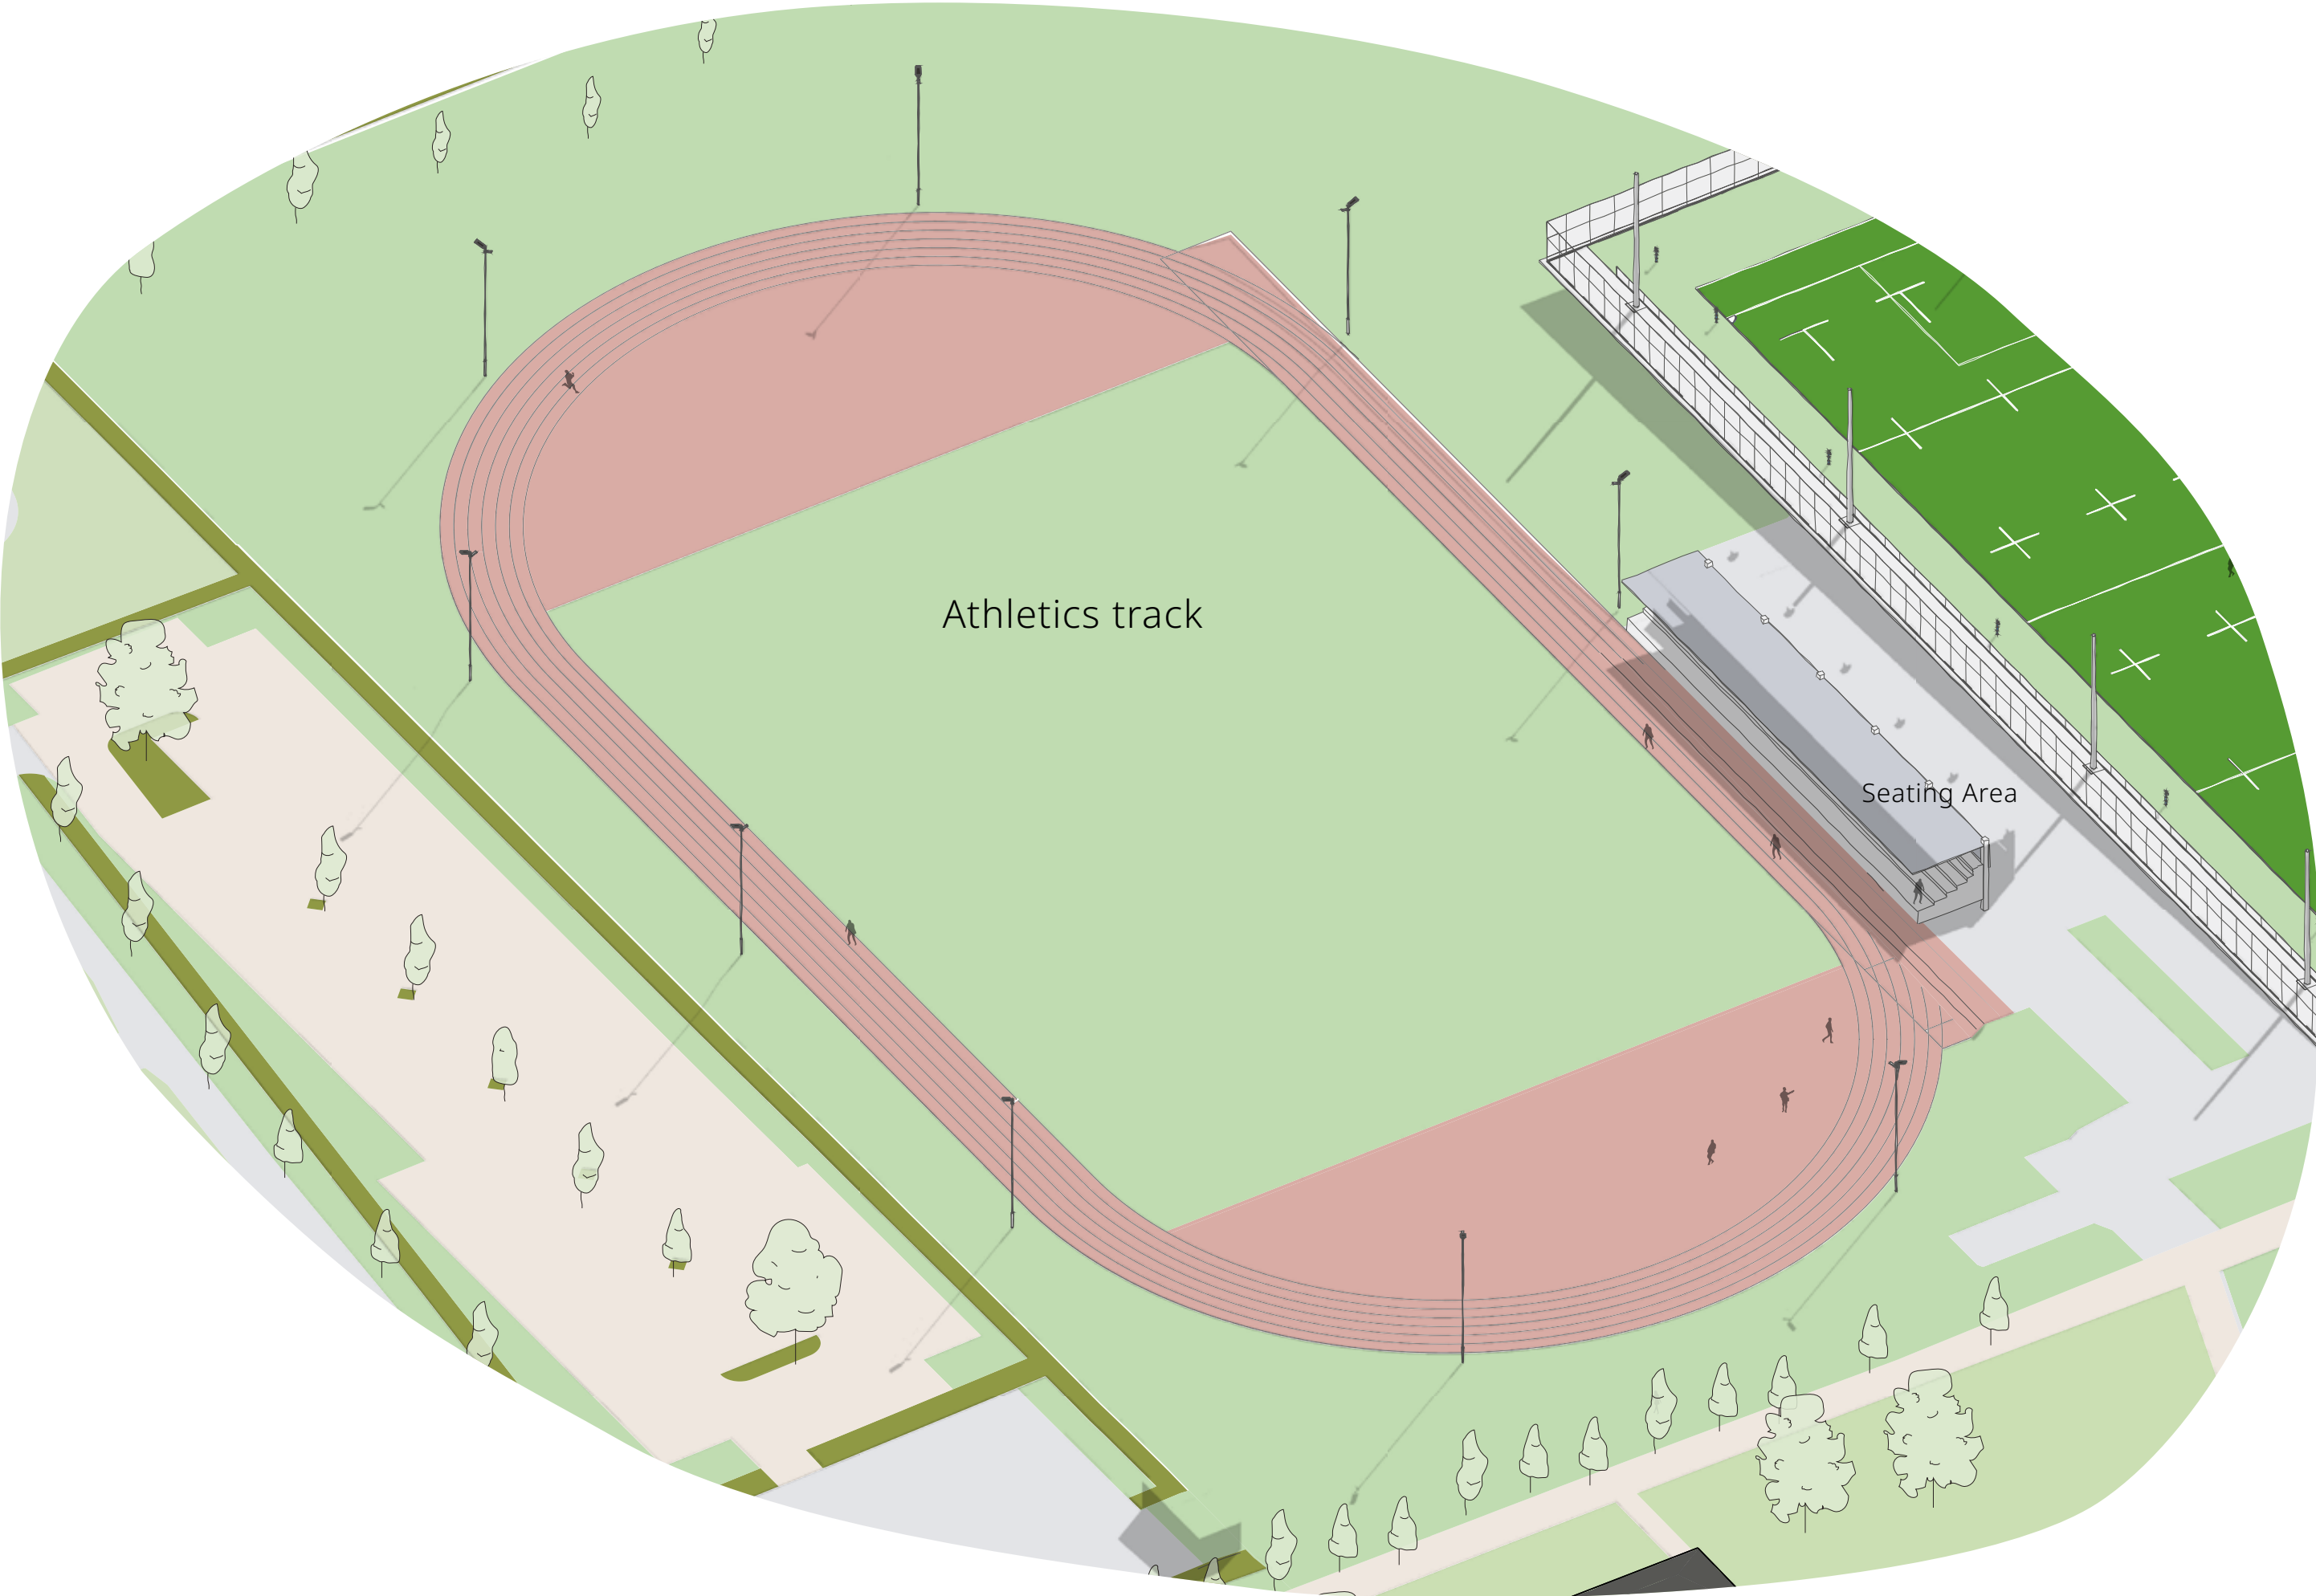

# 21.2.All Weather 4G Pitch

Parameter plan for All weather pitch, Sized for Rugby & Football, including fencing and flood lighting

SITE KEY

# 21.3.Covered Cricket Lanes

Parameter plan for covered cricket lanes

SITE KEY

Covered Cricket Lanes

# 21.4. Cricket Pitch & Pavilion

Parameter plan for cricket pitch and cricket pavilion

# 21.5.Athletics Track

Parameter plan for Athletics track including seating, fencing and flood lights

SITE KEY

Athletics track

Seating Area