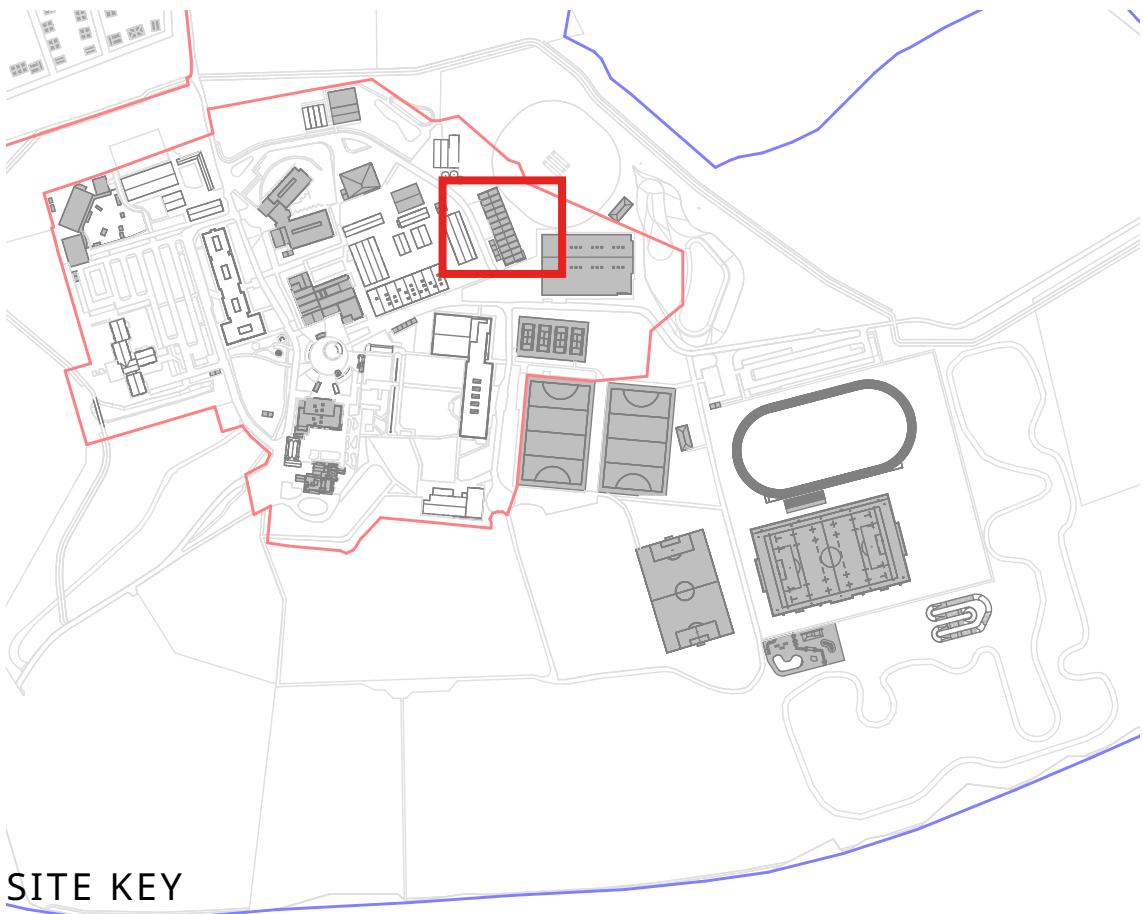

# 21.2.All Weather 4G Pitch

Parameter plan for All weather pitch, Sized for Rugby & Football, including fencing and flood lighting

SITE KEY

# 21.3.Covered Cricket Lanes

Parameter plan for covered cricket lanes

SITE KEY

Covered Cricket Lanes

# 21.4. Cricket Pitch & Pavilion

Parameter plan for cricket pitch and cricket pavilion

# 21.5.Athletics Track

Parameter plan for Athletics track including seating, fencing and flood lights

SITE KEY

Athletics track

Seating Area