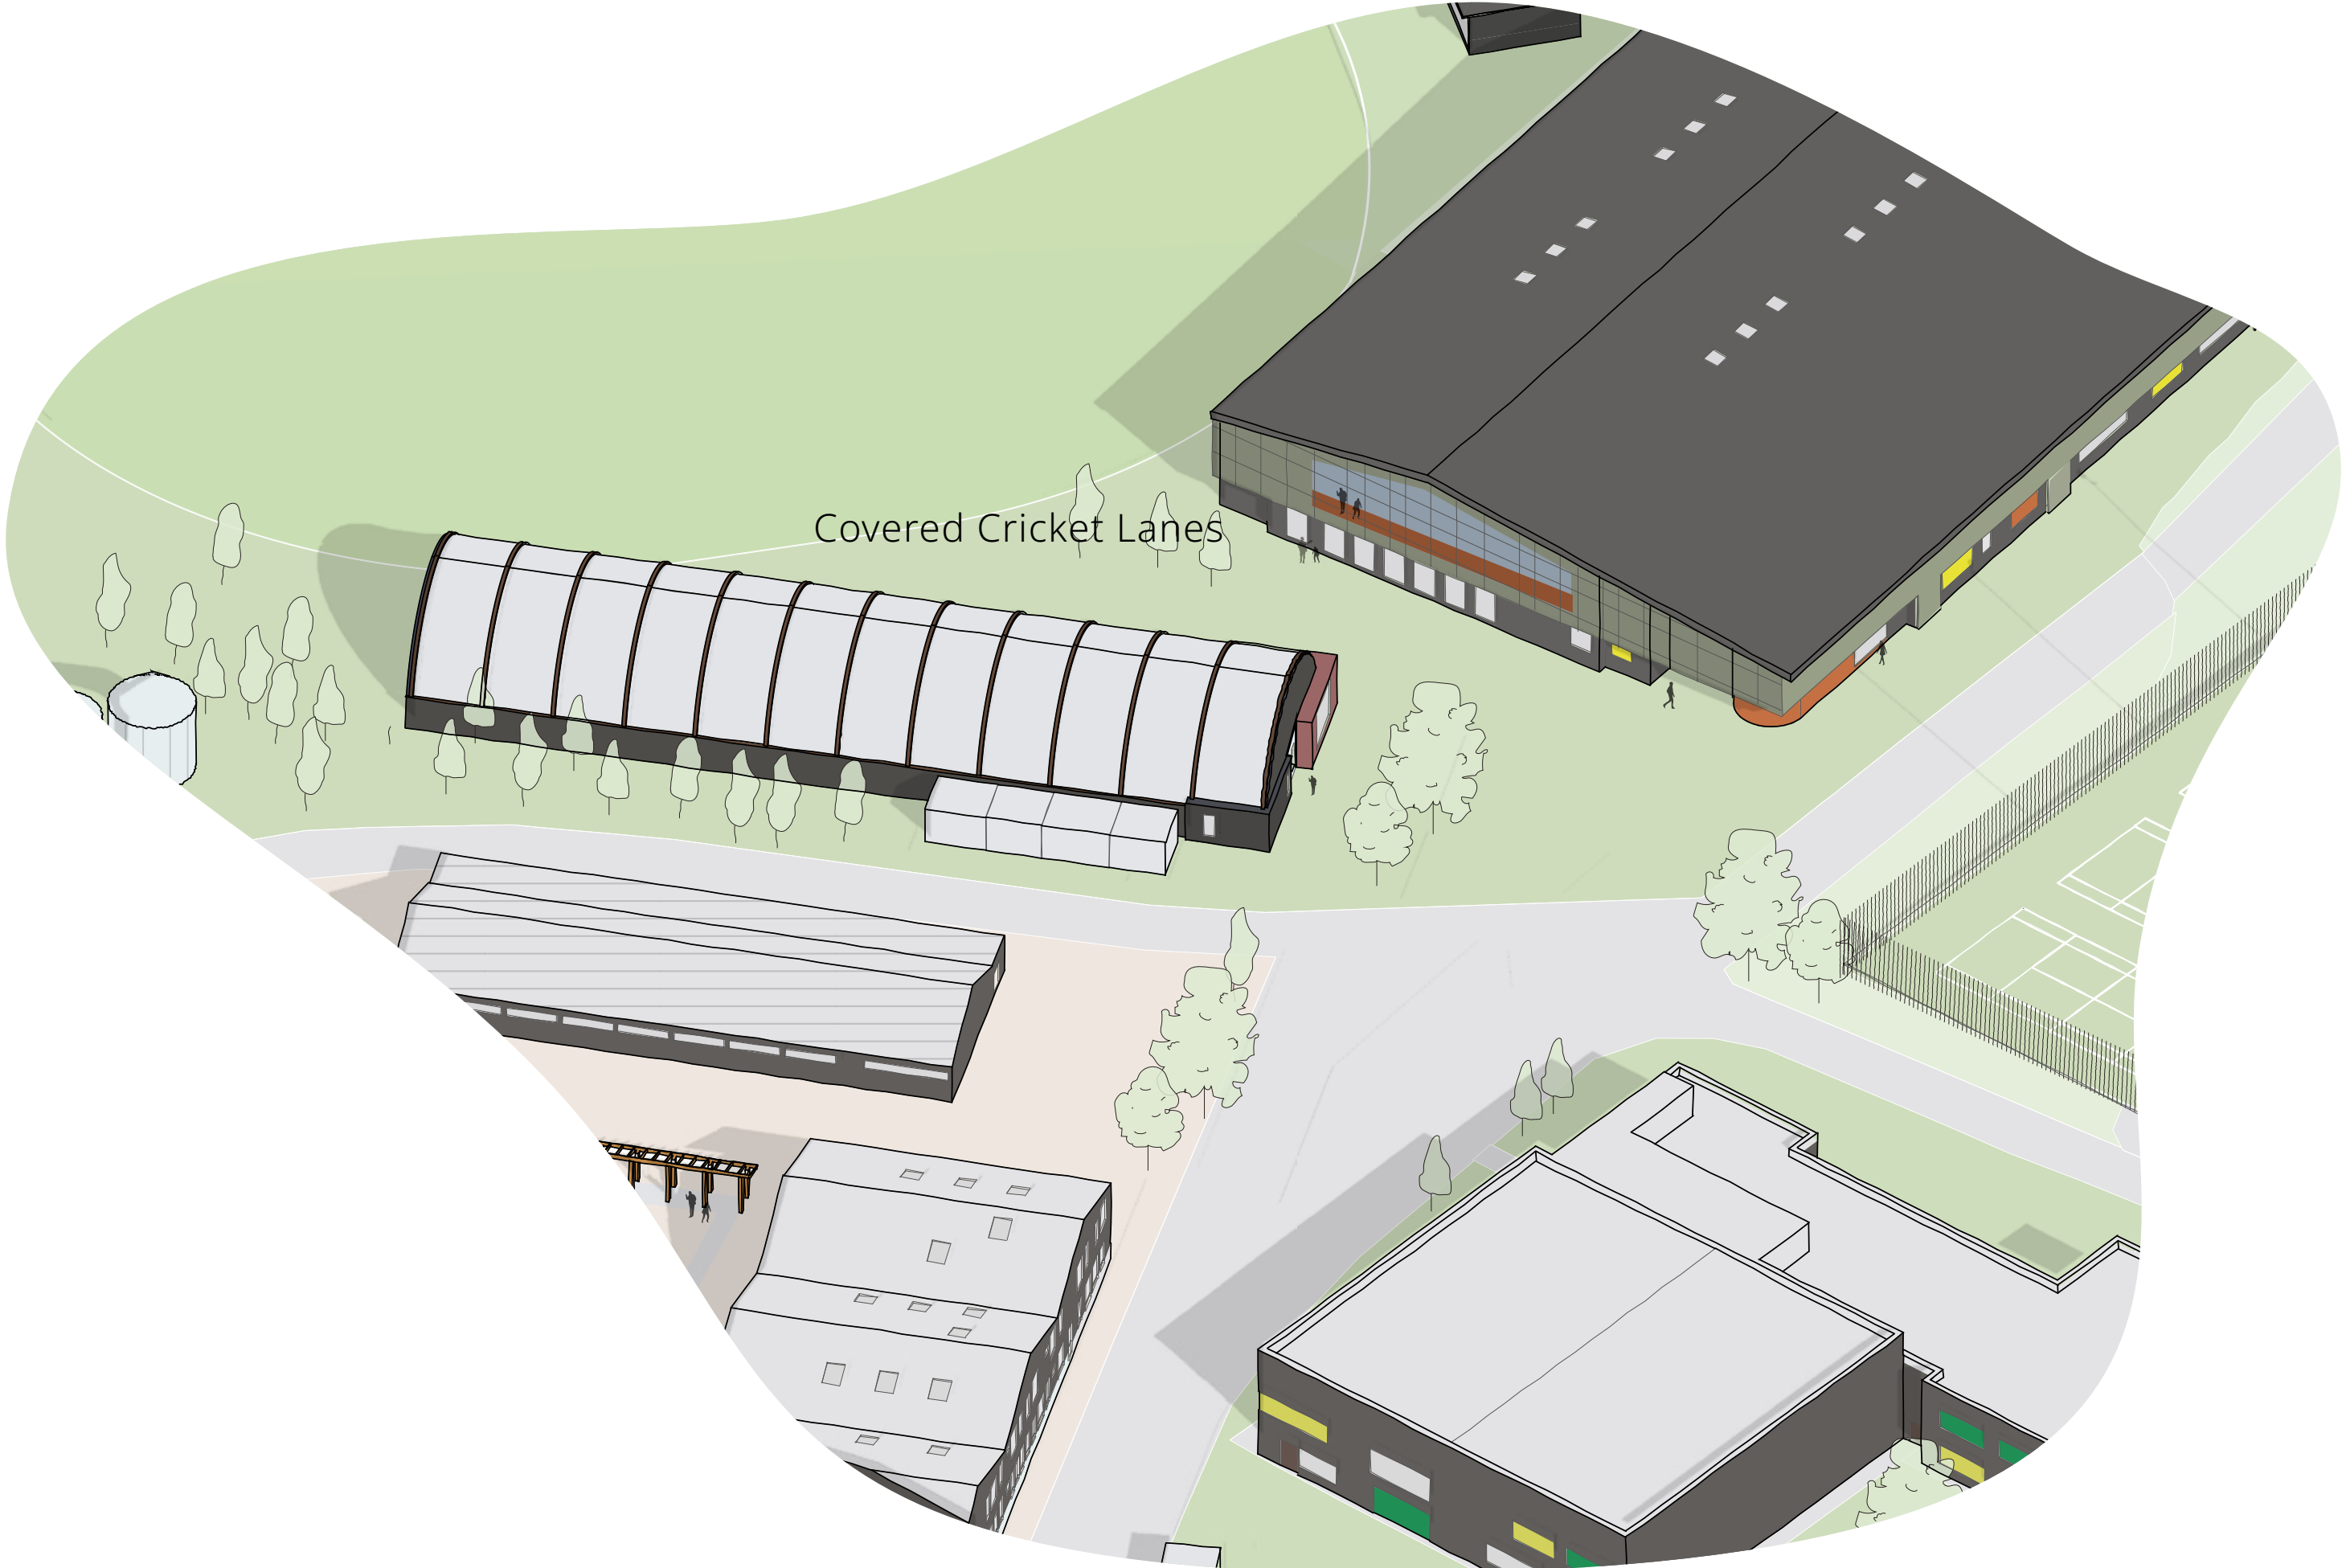

Covered Cricket Lanes