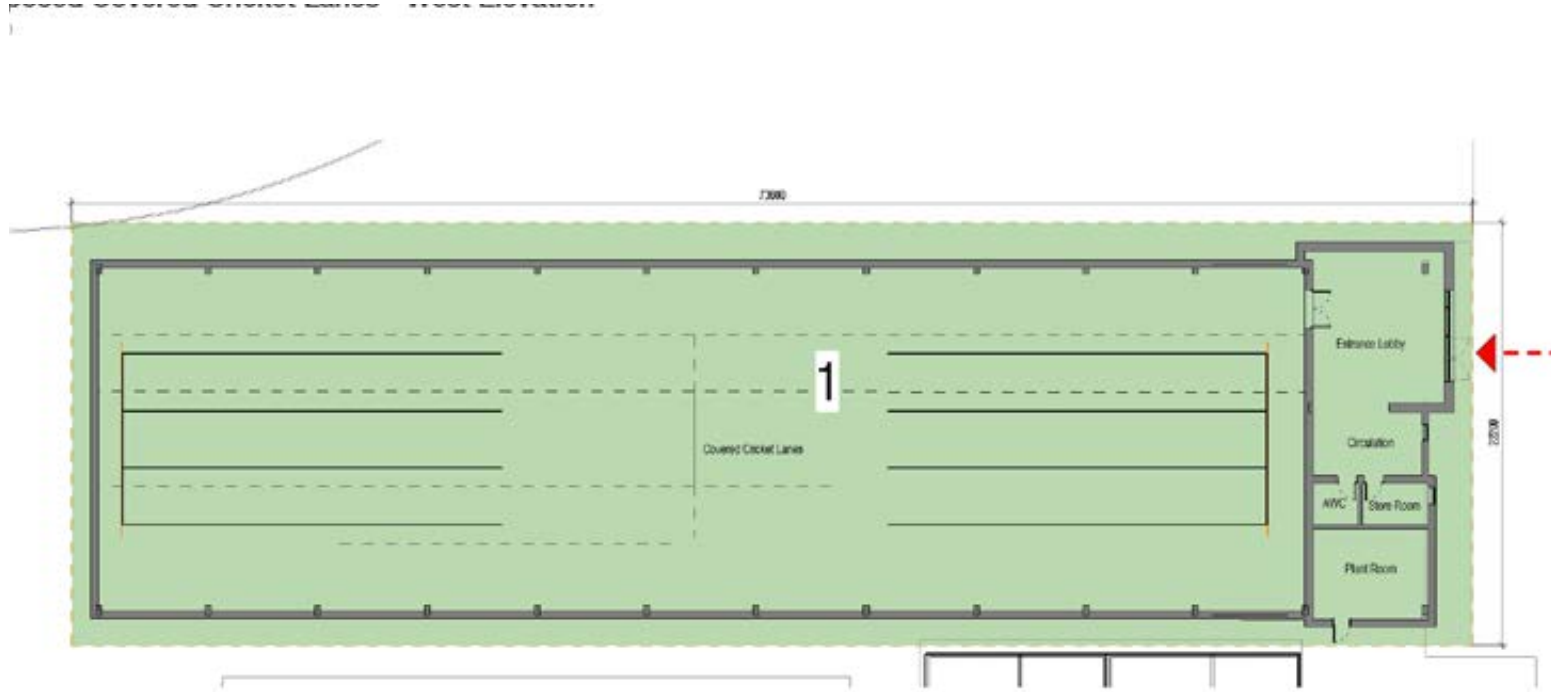

# 21.2.All Weather 4G Pitch

Parameter plan for All weather pitch, Sized for Rugby & Football, including fencing and flood lighting

SITE KEY

# 21.3.Covered Cricket Lanes

Parameter plan for covered cricket lanes

SITE KEY

Covered Cricket Lanes

# 21.5.Athletics Track

Parameter plan for Athletics track including seating, fencing and flood lights

SITE KEY

Athletics track

Seating Area